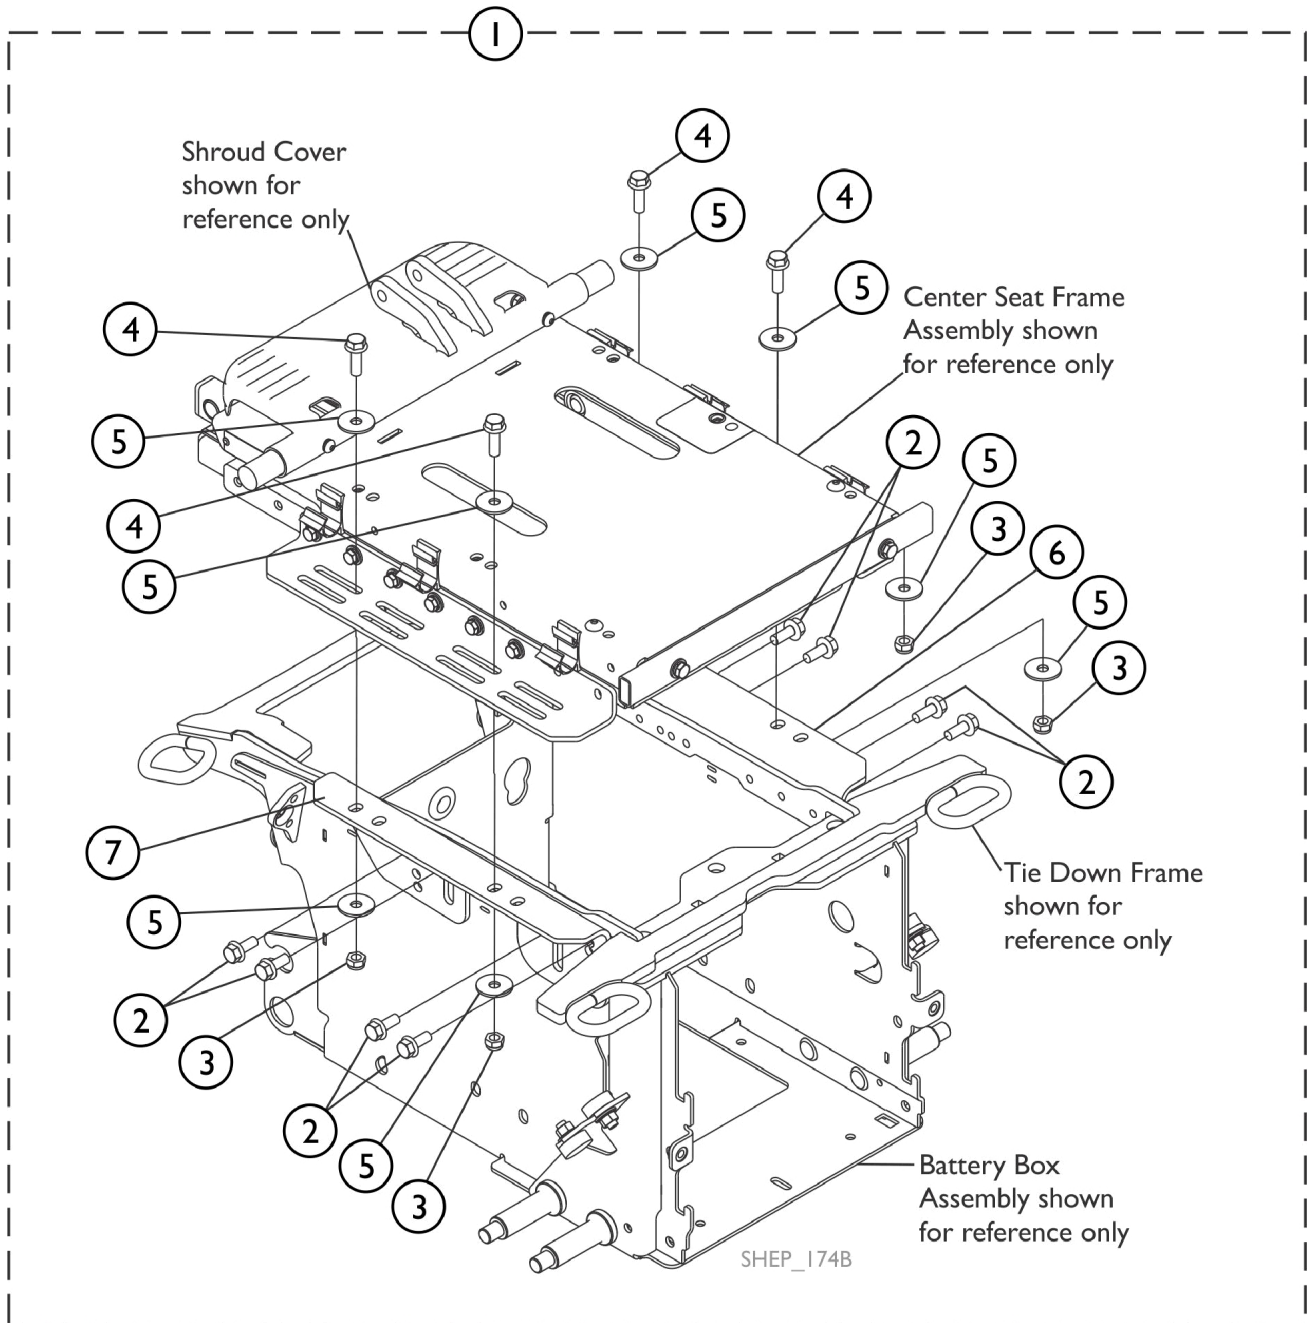

Ultra Low Maxx - S-T-F Interface Brackets, Seat Tilt or Seat Tilt w/ Elevate (ULMT/ ULMTR/AELM)

Ultra Low Maxx - S-T-F Interface Brackets, Seat Tilt or Seat Tilt w/ Elevate (ULMT/ ULMTR/AELM)

Item Number	Note	Part Number	Description	Quantity Per	
				Package	Assembly
1	A	60102627	Kit, Base Mounting Bracket Assembly, w/ TRBKTS (17-1/4", 18-1/4" STF)	1	1
1	A	60102629	Kit, Base Mounting Bracket Assembly, w/ TRBKTS (19-1/4", 20-1/4" STF)	1	1

NOTE: A - Includes items 2-7