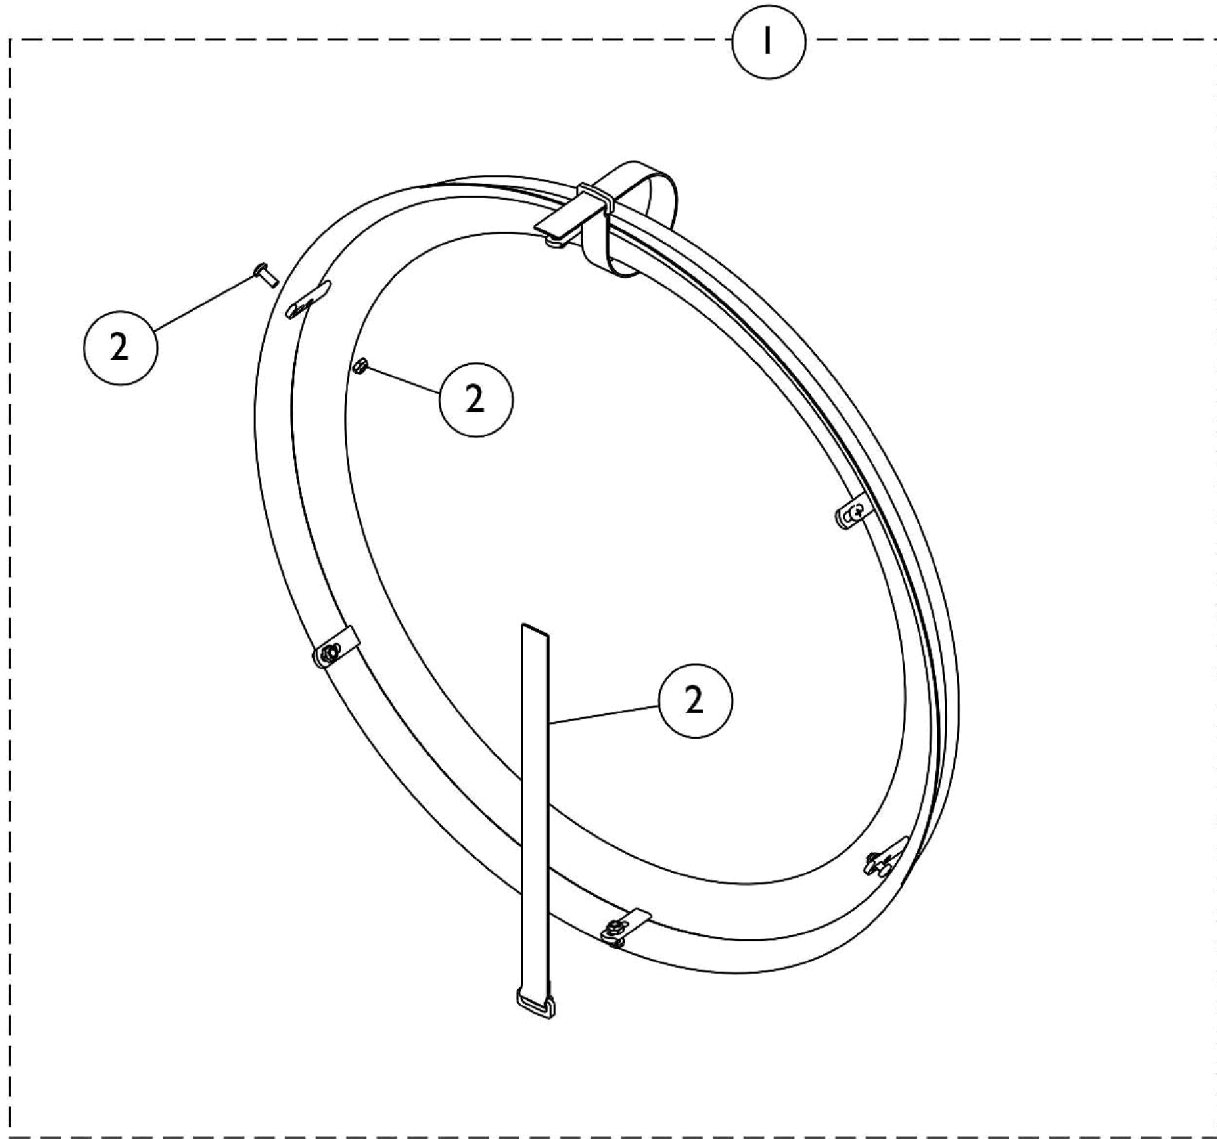

Handrims & Hardware - Natural Fit & Natural Fit LT

6 Point Attaching Wheels (Spoke Wheels)

Handrims & Hardware - Natural Fit & Natural Fit LT

Item Number	Note	Part Number	Description	Quantity Per	
				Package	Assembly
1		See Chart	Item #1 Natural Fit Handrims - 6 pt. Attaching Wheels	1	1
1		See Chart	Item #1 Natural Fit LT Handrims - 6 pt. Attaching Wheels	1	1
2	A	1145679	Kit, Handrim Attaching Hardware - 6 Point	1	1
			Screw, Phillips Pan Head (#10-32 x 1/2")	1	6
			Locknut (#10-32)	1	6
			NLA - Strap, Securing	1	2
	B	1144492	Instruction Sheet, Natural Fit Handrims	1	1
NOTE: A - Includes Screws, Locknuts, and Securing Straps. B - Not Shown					

Handrims & Hardware - Natural Fit & Natural Fit LT

Item #1 Natural Fit Handrims - 6 Point Attaching Wheels (Spoke Wheels)

Handrims sold as 1 each. Includes all Attaching Hardware (item 2) and Instruction Sheet.

Grip Style Natural Fit	24" Wheels	25" Wheels	26" Wheels
Standard	1145546-NLA	1145547	1145548-NLA
Super Grip	1145550-NLA	1145551	1145552

NOTE: The Natural Fit Handrims have 6 points of attachment to mount to a wheel. The 22" Spoke Wheel (CRF22SP) has four points of attachment and cannot accommodate a Natural Fit Handrim.

NOTE: The Natural Fit Handrims have 6 points of attachment to mount to a wheel. The 22" Spoke Wheel (CRF22SP) has four points of attachment and cannot accommodate a Natural Fit Handrim.