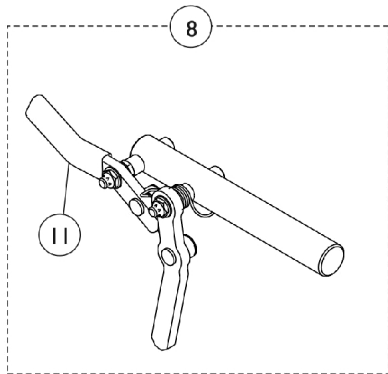

Wheel Locks & Attaching Hardware

Wheel Locks & Attaching Hardware

Item Number	Note	Part Number	Description	Quantity Per	
				Package	Assembly
1	A	1130628	Wheel Lock Assembly, Pull to Lock - Right	1	1
1	A	1130629	Wheel Lock Assembly, Pull to Lock - Left	1	1
2	A	1130630	Wheel Lock Assembly, Push to Lock - Right	1	1
2	A	1130631	Wheel Lock Assembly, Push to Lock - Left	1	1
3	B	1097058-NLA	NLA - Hill Holder Wheel Lock Assembly - Right	1	1
3	B	1097059-NLA	NLA - Hill Holder Wheel Lock Assembly - Left	1	1
4	C	1068210-NLA	Kit, Wheel Lock Attaching Hardware (1" Tubing)	1	1
5			Screw, Allen Head (1/4-20 x 1")	1	2
6			Clamp, Half, Non-Threaded	1	1
7			Clamp, Half, Threaded	1	1
8	B	1093376-NLA	NLA - Wheel Lock Assembly, Undermount - Right	1	1
8	B	1093377-NLA	NLA - Wheel Lock Assembly, Undermount - Left	1	1
9	D	1160548	Clamp Assembly, Wheel Lock	1	1
10		1130584	Package, Cap, Brake Lever End, Black	10	1
11		1127688	Package, Plastic Tip, Black	10	1
12	E	1146498	Handle, Wheel Lock Extension, Black (6") (Pair)	1	1
NOTE: A - 1 each of Item 10 included with wheel lock B - 1 each of Item 11 included with wheel lock C - For use with push, pull and hill holder wheel lock. D - For use with undermount wheel lock. E - Wheel Lock Extension Handle used with item number 1 and 2 only					