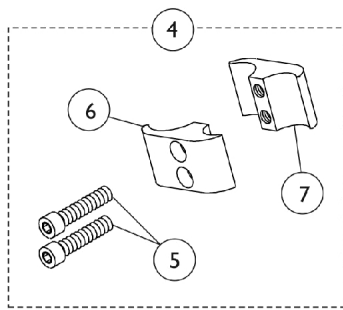

Wheel Locks & Attaching Hardware

Wheel Locks & Attaching Hardware

Item Number	Note	Part Number	Description	Quantity Per	
				Package	Assembly
1	A	1130628	Wheel Lock Assembly, Pull to Lock - Right	1	1
1	A	1130629	Wheel Lock Assembly, Pull to Lock - Left	1	1
2	A	1130630	Wheel Lock Assembly, Push to Lock - Right	1	1
2	A	1130631	Wheel Lock Assembly, Push to Lock - Left	1	1
3	B	1097058-NLA	NLA - Hill Holder Wheel Lock Assembly - Right	1	1
3	B	1097059-NLA	NLA - Hill Holder Wheel Lock Assembly - Left	1	1
4	C	1068210-NLA	Kit, Wheel Lock Attaching Hardware (1" Tubing)	1	1
5			Screw, Allen Head (1/4-20 x 1")	1	2
6			Clamp, Half, Non-Threaded	1	1
7			Clamp, Half, Threaded	1	1
8	B	1093376-NLA	NLA - Wheel Lock Assembly, Undermount - Right	1	1
8	B	1093377-NLA	NLA - Wheel Lock Assembly, Undermount - Left	1	1
9	D	1160548	Clamp Assembly, Wheel Lock	1	1
10		1130584	Package, Cap, Brake Lever End, Black	10	1
11		1127688	Package, Plastic Tip, Black	10	1
12	E	1146498	Handle, Wheel Lock Extension, Black (6") (Pair)	1	1
NOTE: A - 1 each of Item 10 included with wheel lock B - 1 each of Item 11 included with wheel lock C - For use with push, pull and hill holder wheel lock. D - For use with undermount wheel lock. E - Wheel Lock Extension Handle used with item number 1 and 2 only					