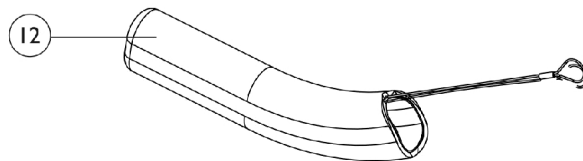

Wheel Locks & Attaching Hardware

Wheel Locks & Attaching Hardware

Item Number	Note	Part Number	Description	Quantity Per	
				Package	Assembly
1	A	1130628	Wheel Lock Assembly, Pull to Lock - Right	1	1
1	A	1130629	Wheel Lock Assembly, Pull to Lock - Left	1	1
2	A	1130630	Wheel Lock Assembly, Push to Lock - Right	1	1
2	A	1130631	Wheel Lock Assembly, Push to Lock - Left	1	1
3	B	1097058-NLA	NLA - Hill Holder Wheel Lock Assembly - Right	1	1
3	B	1097059-NLA	NLA - Hill Holder Wheel Lock Assembly - Left	1	1
4	C	1068210-NLA	Kit, Wheel Lock Attaching Hardware (1" Tubing)	1	1
5			Screw, Allen Head (1/4-20 x 1")	1	2
6			Clamp, Half, Non-Threaded	1	1
7			Clamp, Half, Threaded	1	1
8	B	1093376-NLA	NLA - Wheel Lock Assembly, Undermount - Right	1	1
8	B	1093377-NLA	NLA - Wheel Lock Assembly, Undermount - Left	1	1
9	D	1160548	Clamp Assembly, Wheel Lock	1	1
10		1130584	Package, Cap, Brake Lever End, Black	10	1
11		1127688	Package, Plastic Tip, Black	10	1
12	E	1146498	Handle, Wheel Lock Extension, Black (6") (Pair)	1	1
NOTE: A - 1 each of Item 10 included with wheel lock B - 1 each of Item 11 included with wheel lock C - For use with push, pull and hill holder wheel lock. D - For use with undermount wheel lock. E - Wheel Lock Extension Handle used with item number 1 and 2 only					