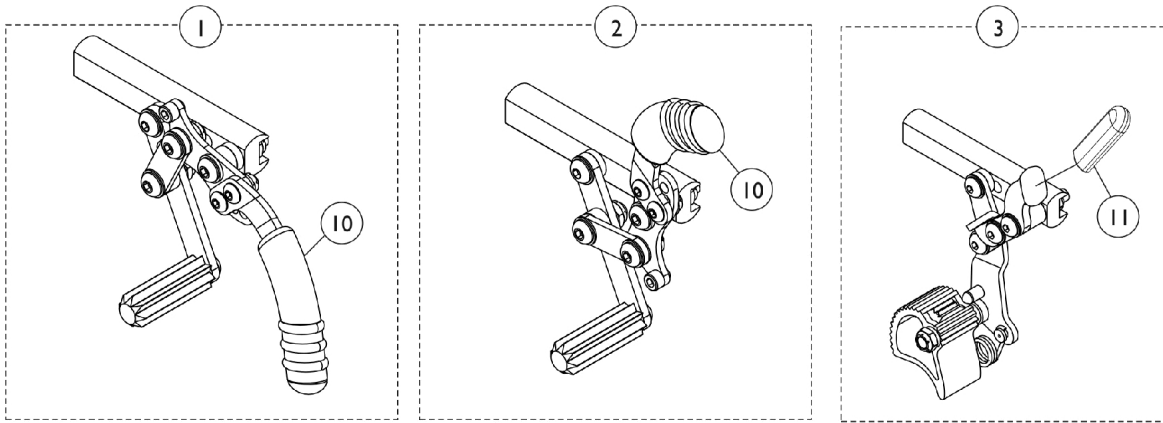

Wheel Locks & Attaching Hardware

Wheel Locks & Attaching Hardware

Item Number	Note	Part Number	Description	Quantity Per	
				Package	Assembly
1	A	1130628	Wheel Lock Assembly, Pull to Lock - Right	1	1
1	A	1130629	Wheel Lock Assembly, Pull to Lock - Left	1	1
2	A	1130630	Wheel Lock Assembly, Push to Lock - Right	1	1
2	A	1130631	Wheel Lock Assembly, Push to Lock - Left	1	1
3	B	1097058-NLA	NLA - Hill Holder Wheel Lock Assembly - Right	1	1
3	B	1097059-NLA	NLA - Hill Holder Wheel Lock Assembly - Left	1	1
4	C	1068210-NLA	Kit, Wheel Lock Attaching Hardware (1" Tubing)	1	1
5			Screw, Allen Head (1/4-20 x 1")	1	2
6			Clamp, Half, Non-Threaded	1	1
7			Clamp, Half, Threaded	1	1
8	B	1093376-NLA	NLA - Wheel Lock Assembly, Undermount - Right	1	1
8	B	1093377-NLA	NLA - Wheel Lock Assembly, Undermount - Left	1	1
9	D	1160548	Clamp Assembly, Wheel Lock	1	1
10		1130584	Package, Cap, Brake Lever End, Black	10	1
11		1127688	Package, Plastic Tip, Black	10	1
12	E	1146498	Handle, Wheel Lock Extension, Black (6") (Pair)	1	1
NOTE: A - 1 each of Item 10 included with wheel lock B - 1 each of Item 11 included with wheel lock C - For use with push, pull and hill holder wheel lock. D - For use with undermount wheel lock. E - Wheel Lock Extension Handle used with item number 1 and 2 only					