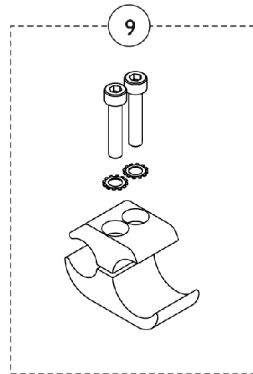

Wheel Locks & Attaching Hardware

Wheel Locks & Attaching Hardware

Item Number	Note	Part Number	Description	Quantity Per	
				Package	Assembly
1	A	1130628	Wheel Lock Assembly, Pull to Lock - Right	1	1
1	A	1130629	Wheel Lock Assembly, Pull to Lock - Left	1	1
2	A	1130630	Wheel Lock Assembly, Push to Lock - Right	1	1
2	A	1130631	Wheel Lock Assembly, Push to Lock - Left	1	1
3	B	1097058-NLA	NLA - Hill Holder Wheel Lock Assembly - Right	1	1
3	B	1097059-NLA	NLA - Hill Holder Wheel Lock Assembly - Left	1	1
4	C	1068210-NLA	Kit, Wheel Lock Attaching Hardware (1" Tubing)	1	1
5			Screw, Allen Head (1/4-20 x 1")	1	2
6			Clamp, Half, Non-Threaded	1	1
7			Clamp, Half, Threaded	1	1
8	B	1093376-NLA	NLA - Wheel Lock Assembly, Undermount - Right	1	1
8	B	1093377-NLA	NLA - Wheel Lock Assembly, Undermount - Left	1	1
9	D	1160548	Clamp Assembly, Wheel Lock	1	1
10		1130584	Package, Cap, Brake Lever End, Black	10	1
11		1127688	Package, Plastic Tip, Black	10	1
12	E	1146498	Handle, Wheel Lock Extension, Black (6") (Pair)	1	1
NOTE: A - 1 each of Item 10 included with wheel lock B - 1 each of Item 11 included with wheel lock C - For use with push, pull and hill holder wheel lock. D - For use with undermount wheel lock. E - Wheel Lock Extension Handle used with item number 1 and 2 only					