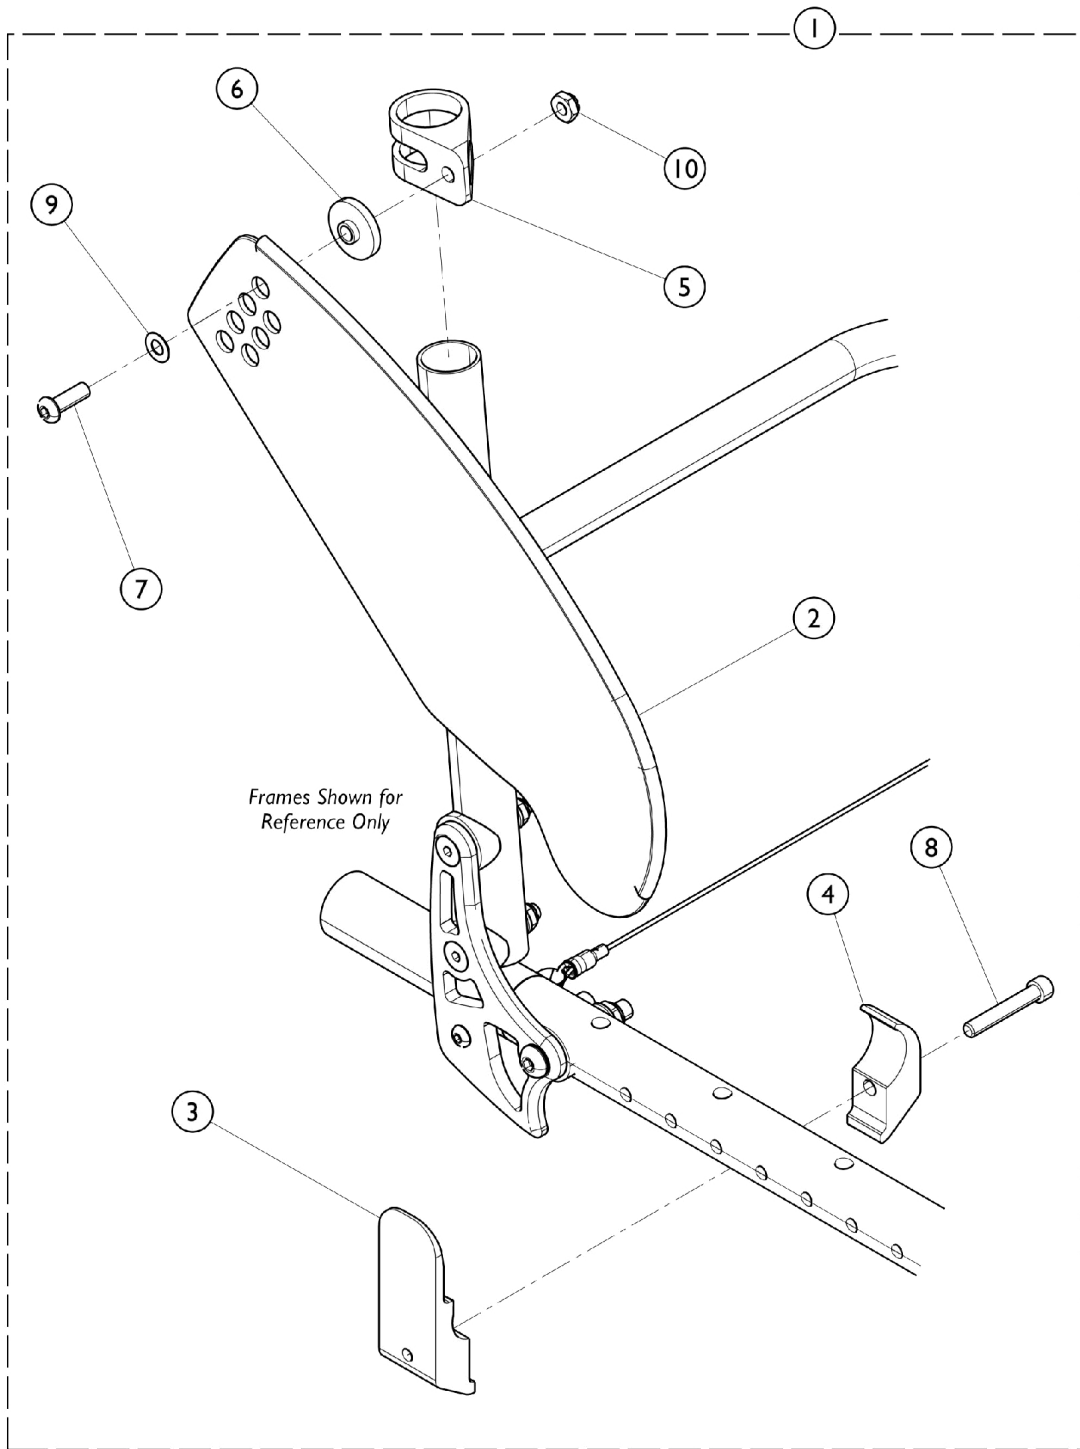

Clothing Guard - Fold In Style Side Guard

Clothing Guard - Fold In Style Side Guard

Item Number	Note	Part Number	Description	Quantity Per	
				Package	Assembly
1	A	1160550-NLA	NLA - Kit, Guard, Side, Folding, Aluminum, Black - Small	1	1
2			NLA - Side Guard w/ Edge Trim Assembly, Folding, Aluminum, Black - Small	1	1
3			NLA - Clamp, Wedge	1	1
4			NLA - Clamp, Wedge	1	1
5			NLA - Bracket, Swing	1	1
6			Spacer (1/4 x 1 x 17/64")	1	1
7			NLA - Screw, Socket, Button Head (1/4-28 x 3/4")	1	1
8			NLA - Screw, Socket Head (1/4-28 x 1-1/2")	1	1
10			Locknut (1/4-28)	1	1
1	A	1160551-NLA	NLA - Kit, Guard, Side, Folding, Aluminum, Black - Large	1	1
2			NLA - Side Guard w/ Edge Trim Assembly, Folding, Aluminum, Black - Large	1	1
3			NLA - Clamp, Wedge	1	1
4			NLA - Clamp, Wedge	1	1
5			NLA - Bracket, Swing	1	1
6			Spacer (1/4 x 1 x 17/64")	1	1
7			NLA - Screw, Socket, Button Head (1/4-28 x 3/4")	1	1
8			NLA - Screw, Socket Head (1/4-28 x 1-1/2")	1	1
10			Locknut (1/4-28)	1	1
1	B	1160543-NLA	NLA - Kit, Guard, Side, Folding, Carbon Fiber, Black - Small	1	1
2			NLA - Side Guard w/ Edge Trim Assembly, Folding, Carbon Fiber, Black - Small	1	1
3			NLA - Clamp, Wedge	1	1
4			NLA - Clamp, Wedge	1	1
5			NLA - Bracket, Swing	1	1
6			Spacer (1/4 x 1 x 17/64")	1	1
7			NLA - Screw, Socket, Button Head (1/4-28 x 3/4")	1	1
8			NLA - Screw, Socket Head (1/4-28 x 1-1/2")	1	1
9			Washer (1/4 x 1/2 x 1/40)	1	1
10			Locknut (1/4-28)	1	1
1	B	1160544-NLA	NLA - Kit, Guard, Side, Folding, Carbon Fiber, Black - Large	1	1
2			NLA - Side Guard w/ Edge Trim Assembly, Folding, Carbon Fiber, Black - Large	1	1
3			NLA - Clamp, Wedge	1	1
4			NLA - Clamp, Wedge	1	1
5			NLA - Bracket, Swing	1	1
6			Spacer (1/4 x 1 x 17/64")	1	1
7			NLA - Screw, Socket, Button Head (1/4-28 x 3/4")	1	1
8			NLA - Screw, Socket Head (1/4-28 x 1-1/2")	1	1
9			Washer (1/4 x 1/2 x 1/40)	1	1
10			Locknut (1/4-28)	1	1

NOTE: A - Includes items 2 - 8, and 10.
 B - Includes items 2 - 10.