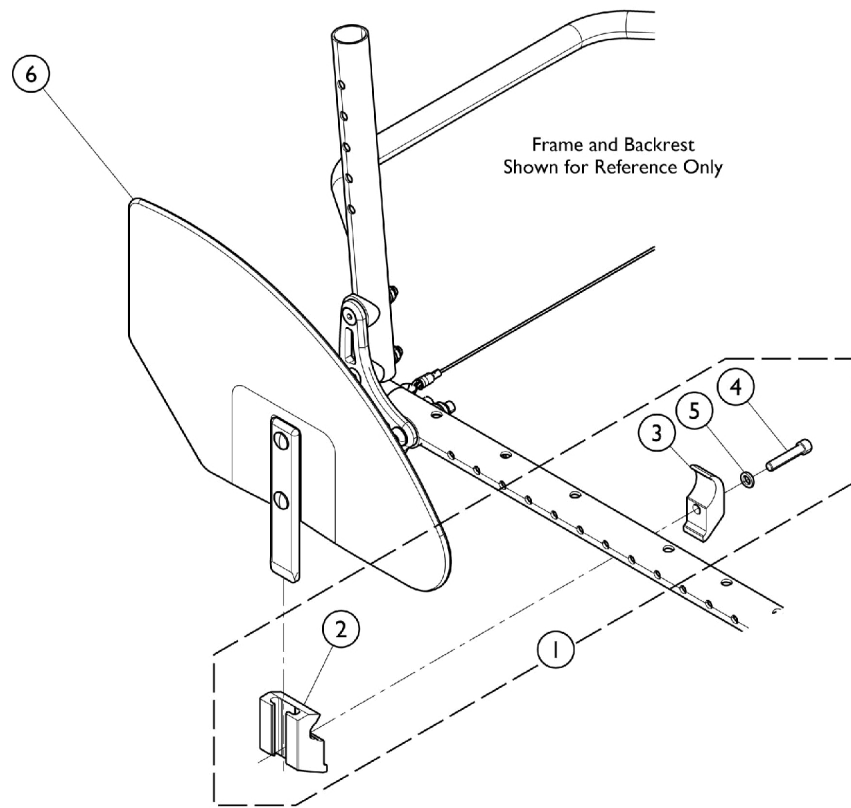

Clothing Guard - Removable Side Guard

Clothing Guard - Removable Side Guard

Item Number	Note	Part Number	Description	Quantity Per	
				Package	Assembly
1	A	1036342	Kit, Side Guard Hardware (Pair)	1	1
2		1032249	Clamp, Half, Threaded	1	2
3		1018692-NLA	NLA - Clamp, Half, Non-Threaded	1	2
4		1003545	Screw, Socket Head (1/4-20 x 1-1/4")	1	2
5		1013971	Washer, Nylon (1/4 x 7/16 x 5/64")	1	2
6		See Chart	Item #6 - Clothing Guard w/o Quad Hole and No Fender	1	1
7		See Chart	Item #7 - Clothing Guard w/ Fender and No Quad Hole	1	1
8		See Chart	Item #8 - Clothing Guard w/ Quad Hole and No Fender	1	1

NOTE: A - Includes items 2 - 5.

Item #6 - Clothing Guard w/o Quad Hole and No Fender

Model	Guard	22 and 24" Wheels	25 and 26" Wheels
CRF19	Right Side	1036346	1036344
CRF19	Left Side	1036347	1036345

Item #7 - Clothing Guard w/ Fender and No Quad Hole

Model	Guard	22 and 24" Wheels	25 and 26" Wheels
CRF79	Right Side	1145643-NLA	1145645-NLA
CRF79	Left Side	1145644-NLA	1145646-NLA

Item #8 - Clothing Guard w/ Quad Hole and No Fender

Model	Guard	22 and 24" Wheels	25 and 26" Wheels
CRF18	Right Side	1036407	1036405
CRF18	Left Side	1036408	1036406