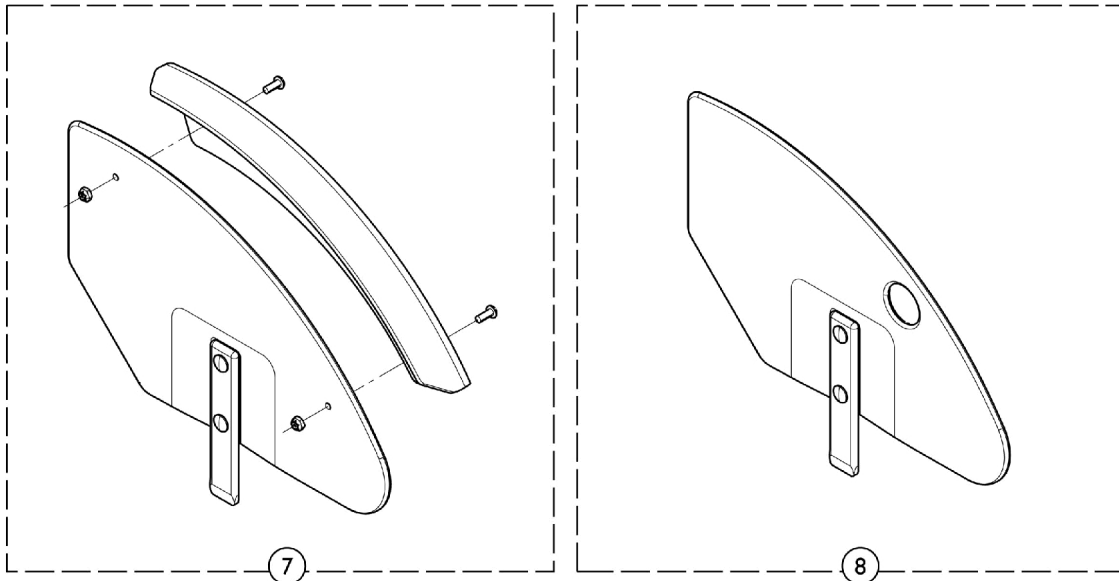

Clothing Guard - Removable Side Guard

Clothing Guard - Removable Side Guard

Item Number	Note	Part Number	Description	Quantity Per	
				Package	Assembly
1	A	1036342	Kit, Side Guard Hardware (Pair)	1	1
2		1032249	Clamp, Half, Threaded	1	2
3		1018692-NLA	NLA - Clamp, Half, Non-Threaded	1	2
4		1003545	Screw, Socket Head (1/4-20 x 1-1/4")	1	2
5		1013971	Washer, Nylon (1/4 x 7/16 x 5/64")	1	2
6		See Chart	Item #6 - Clothing Guard w/o Quad Hole and No Fender	1	1
7		See Chart	Item #7 - Clothing Guard w/ Fender and No Quad Hole	1	1
8		See Chart	Item #8 - Clothing Guard w/ Quad Hole and No Fender	1	1

NOTE: A - Includes items 2 - 5.

Item #6 - Clothing Guard w/o Quad Hole and No Fender

Model	Guard	22 and 24" Wheels	25 and 26" Wheels
CRF19	Right Side	1036346	1036344
CRF19	Left Side	1036347	1036345

Item #7 - Clothing Guard w/ Fender and No Quad Hole