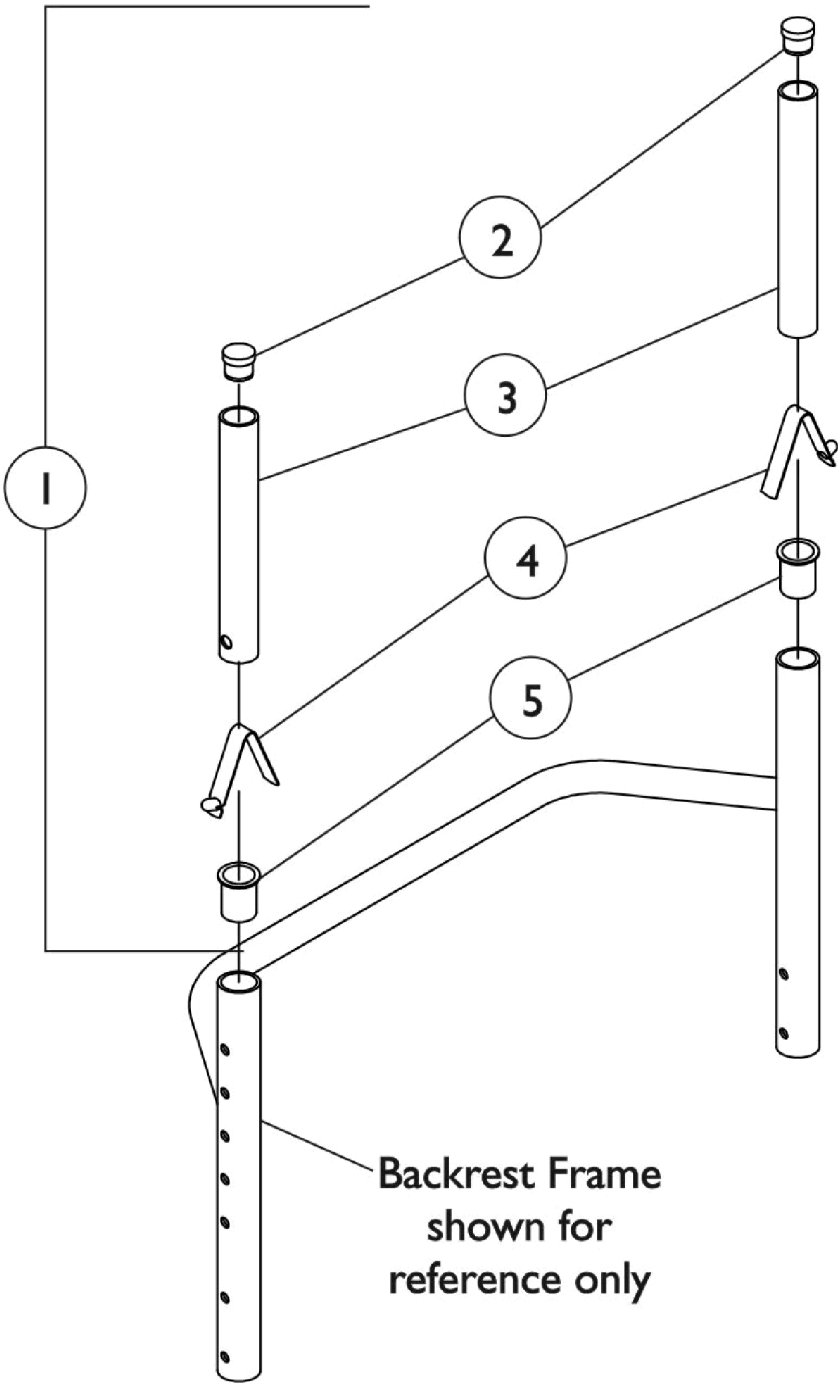

Back Canes w/o Push Handles

(LKDWN-Standard) Lock-Down, Folding Height/Angle Adjustable Back

Back Canes w/o Push Handles (LKDWN-Standard) Lock-Down, Folding Height/Angle Adjustable Back

Item Number	Note	Part Number	Description	Quantity Per	
				Package	Assembly
1	A,B	1170299	NLA - Kit, Back Canes, Adjustable w/o Push Handle Hardware (8 - 11" H)	1	1
2			NLA - Plug Button, Dome, Black (3/4")	1	2
3			NLA - Tube, Insert, Adjustable Back (8 - 11" H)	1	2
4			Spring, Torsion w/ Button	1	2
5			Spacer, Flanged, Black	1	2
1	C,A	1170250	NLA - Kit, Back Canes, Adjustable w/o Push Handle Hardware, (10-14"/16-20" H)	1	1
2			NLA - Plug Button, Dome, Black (3/4")	1	2
3			NLA - Tube, Insert, Adjustable Back (10 - 20" H)	1	2
4			Spring, Torsion w/ Button	1	2
5			Spacer, Flanged, Black	1	2
NOTE: A - Includes items 2 - 5 B - 8-11" High Backs C - 10-14", 12-16", 14-18", and 16-20" High Backs					