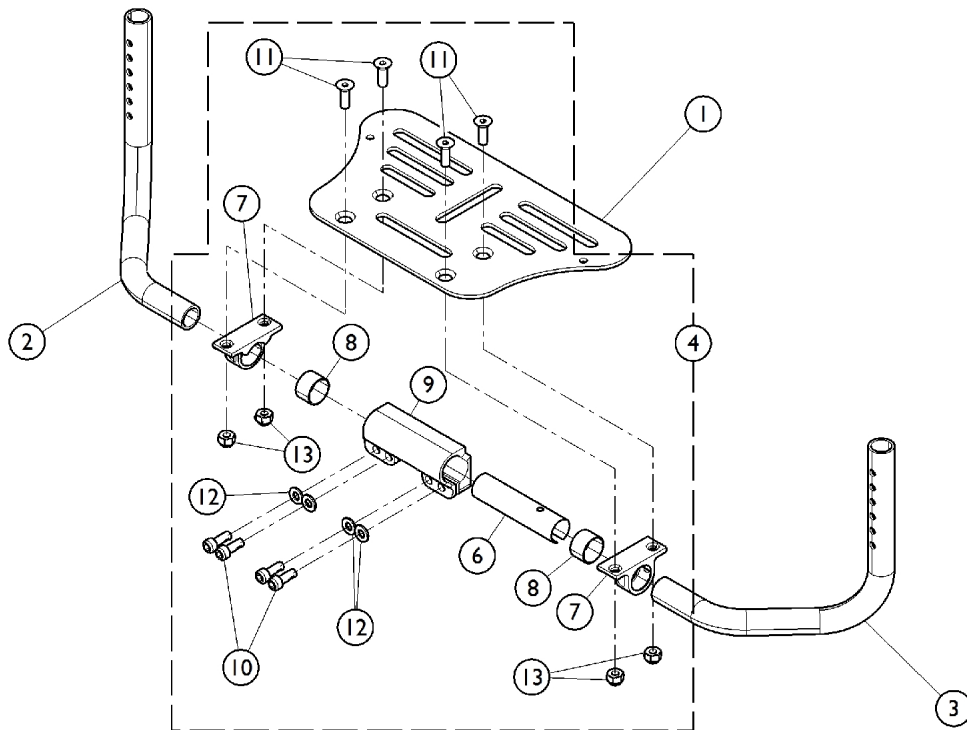

Front Riggings - Footrest and Hardware (FLPFP and FLPFP2)

Front Riggings - Footrest and Hardware (FLPFP and FLPFP2)

Item Number	Note	Part Number	Description	Quantity Per	
				Package	Assembly
1		1184073	Footplate, Small, Black (10")	1	1
1		1184074	Footplate, Large, Black (12")	1	1
2		See Chart	#2. Front Rigging Tubes - Right	1	1
3		See Chart	#3. Front Rigging Tubes - Left	1	1
4	A	1184114	Kit, Hardware, Flip Up Footplate	1	1
6			Sleeve, Spacer, Footrest	1	1
7			Bracket, Flip Up, Footrest	1	2
8			Sleeve, Footrest Bracket	1	2
9			Clamp, Footrest, Flip Up	1	1
10			NLA - Screw, Socket Head (M6 x 1 x 16mm)	1	4
11			Screw, Socket Flat Head (1/4-28 x 3/4")	1	4
12			NLA - Washer, Steel (1/4 x 1/2 x 3/64")	1	4
13			Locknut (1/4-28)	1	4
5	B	1184115	Kit, Hardware, Flip Up Footplate w/ Spacers	1	1
6			Sleeve, Spacer, Footrest	1	1
7			Bracket, Flip Up, Footrest	1	2
8			Sleeve, Footrest Bracket	1	2
9			Clamp, Footrest, Flip Up	1	1
10			NLA - Screw, Socket Head (M6 x 1 x 16mm)	1	4
11			Screw, Socket Flat Head (1/4-28 x 3/4")	1	4
12			NLA - Washer, Steel (1/4 x 1/2 x 3/64")	1	4
13			NLA - Screw, Socket Head, Cap (1/4-28 x 3/4")	1	4
14			Spacer (16/64 x 3/4 x 2")	1	4

NOTE: A - Kit includes items 6 - 13.
B - Kit includes items 6 - 14.

#2. Front Rigging Tubes - Right

Chair Width	Part Number
14" Wide	1184097-NLA
15" Wide	1184099-NLA
16" Wide	1184101-NLA
17" Wide	1184103-NLA
18" Wide	1184105-NLA

#3. Front Rigging Tubes - Left

Chair Width	Part Number
14" Wide	1184098-NLA
15" Wide	1184100-NLA
16" Wide	1184102-NLA

Front Riggings - Footrest and Hardware (FLPFP and FLPFP2)

#3. Front Rigging Tubes - Left

Chair Width	Part Number
17" Wide	1184104-NLA
18" Wide	1184106-NLA