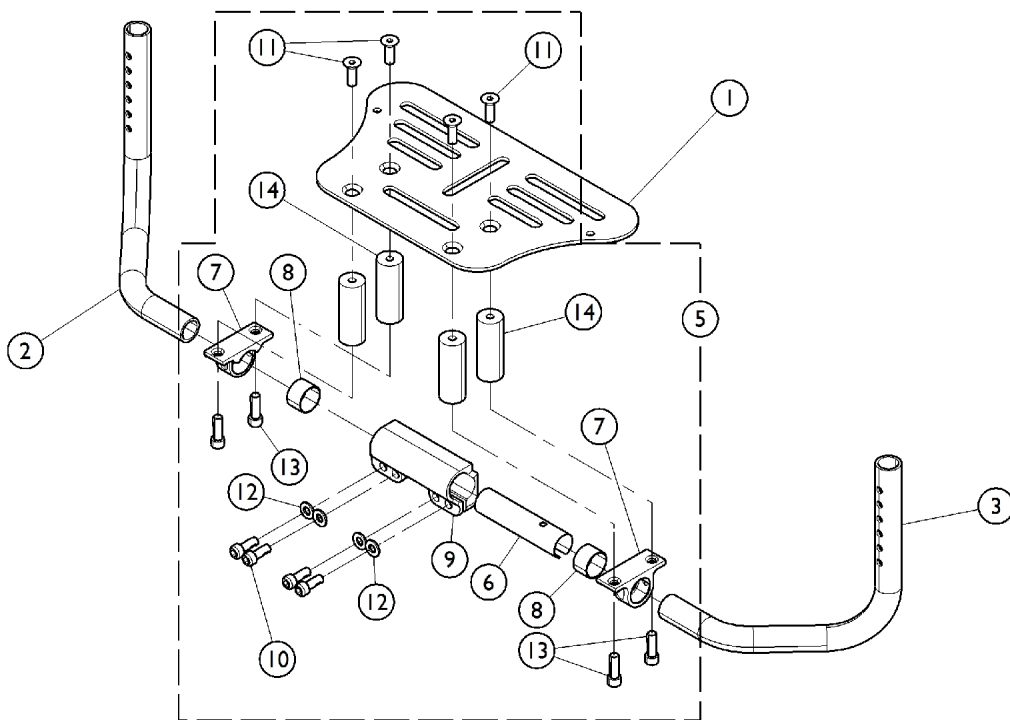

Front Riggings - Footrest and Hardware (FLPFP and FLPFP2)

Front Riggings - Footrest and Hardware (FLPFP and FLPFP2)

Item Number	Note	Part Number	Description	Quantity Per	
				Package	Assembly
1		1184073	Footplate, Small, Black (10")	1	1
1		1184074	Footplate, Large, Black (12")	1	1
2		See Chart	#2. Front Rigging Tubes - Right	1	1
3		See Chart	#3. Front Rigging Tubes - Left	1	1
4	A	1184114	Kit, Hardware, Flip Up Footplate	1	1
6			Sleeve, Spacer, Footrest	1	1
7			Bracket, Flip Up, Footrest	1	2
8			Sleeve, Footrest Bracket	1	2
9			Clamp, Footrest, Flip Up	1	1
10			NLA - Screw, Socket Head (M6 x 1 x 16mm)	1	4
11			Screw, Socket Flat Head (1/4-28 x 3/4")	1	4
12			NLA - Washer, Steel (1/4 x 1/2 x 3/64")	1	4
13			Locknut (1/4-28)	1	4
5	B	1184115	Kit, Hardware, Flip Up Footplate w/ Spacers	1	1
6			Sleeve, Spacer, Footrest	1	1
7			Bracket, Flip Up, Footrest	1	2
8			Sleeve, Footrest Bracket	1	2
9			Clamp, Footrest, Flip Up	1	1
10			NLA - Screw, Socket Head (M6 x 1 x 16mm)	1	4
11			Screw, Socket Flat Head (1/4-28 x 3/4")	1	4
12			NLA - Washer, Steel (1/4 x 1/2 x 3/64")	1	4
13			NLA - Screw, Socket Head, Cap (1/4-28 x 3/4")	1	4
14			Spacer (16/64 x 3/4 x 2")	1	4

NOTE: A - Kit includes items 6 - 13.
B - Kit includes items 6 - 14.

#2. Front Rigging Tubes - Right

Chair Width	Part Number
14" Wide	1184097-NLA
15" Wide	1184099-NLA
16" Wide	1184101-NLA
17" Wide	1184103-NLA
18" Wide	1184105-NLA

#3. Front Rigging Tubes - Left

Chair Width	Part Number
14" Wide	1184098-NLA
15" Wide	1184100-NLA
16" Wide	1184102-NLA

Front Riggings - Footrest and Hardware (FLPFP and FLPFP2)

#3. Front Rigging Tubes - Left

Chair Width	Part Number
17" Wide	1184104-NLA
18" Wide	1184106-NLA