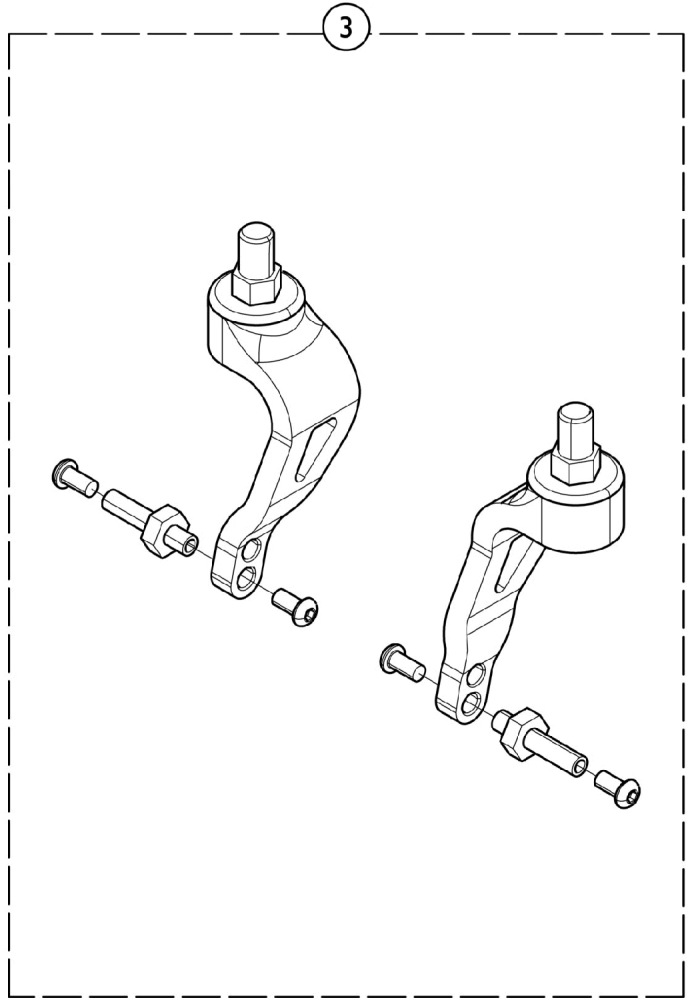

# Forks w/ Hardware - Standard (STD) and Frog Leg (FLOSF)

## Forks w/ Hardware - Standard (STD) and Frog Leg (FLOSF)

Item Number	Note	Part Number	Description	Quantity Per	
				Package	Assembly
1	B	1143329	Fork Assembly w/ Bearings, Black	1	1
1	B	1159778-NLA	NLA - Fork Assembly w/ Bearings, Silver	1	1
1	B	1159775-NLA	NLA - Fork Assembly w/ Bearings, Blue	1	1
1	B	1159777-NLA	NLA - Fork Assembly w/ Bearings, Red	1	1
2		40117X021	Bearing (1/2" I.D. x 1-1/8" O.D.)	1	2
3	A	1153074-NLA	NLA - Kit, Fork Assembly w/ Hardware, Frog Legs, One Sided Fork (Pair)	2	1