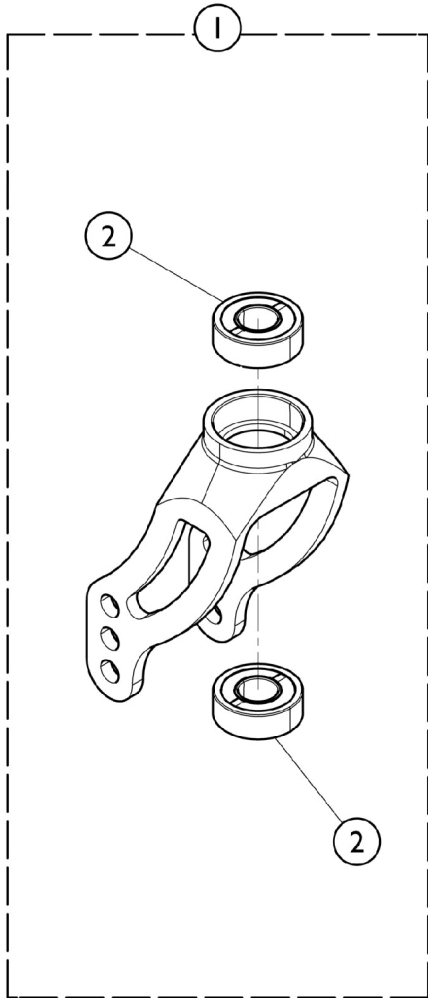

# Forks w/ Hardware - Standard (STD) and Frog Leg (FLOSF)

## Forks w/ Hardware - Standard (STD) and Frog Leg (FLOSF)

Item Number	Note	Part Number	Description	Quantity Per	
				Package	Assembly
1	B	1143329	Fork Assembly w/ Bearings, Black	1	1
1	B	1159778-NLA	NLA - Fork Assembly w/ Bearings, Silver	1	1
1	B	1159775-NLA	NLA - Fork Assembly w/ Bearings, Blue	1	1
1	B	1159777-NLA	NLA - Fork Assembly w/ Bearings, Red	1	1
2		40117X021	Bearing (1/2" I.D. x 1-1/8" O.D.)	1	2
3	A	1153074-NLA	NLA - Kit, Fork Assembly w/ Hardware, Frog Legs, One Sided Fork (Pair)	2	1