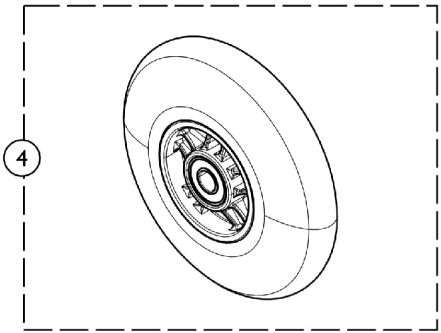

Casters - Front and Mounting Hardware

Casters - Front and Mounting Hardware

Item Number	Note	Part Number	Description	Quantity Per	
				Package	Assembly
1	A	1159772	Kit, Front Wheel Hardware	1	1
			Spacer (5/16 x 7/16)	1	2
			Locknut (5/16-24)	1	1
			Screw, Hex Head (5/16-24 x 2-1/4")	1	1
		See Chart	Caster Styles	1	1
2		1157282-NLA	NLA - Wheel Assembly, Soft Roll (3" x 1-1/2")	1	1
2		1128070	Wheel Assembly, Soft Roll (4" x 1")	1	1
2		1128071	Wheel Assembly, Soft Roll (5" x 1-1/2")	1	1
2		1169260	Wheel Assembly, Composite, Urethane (5" x 1")	1	1
3		1032190-NLA	NLA - Wheel Assembly (3" x 1")	1	1
4		1060910	Wheel Assembly, Composite Urethane, Light Up (4" x 1")	1	1
5		1164317-NLA	NLA - Wheel Assembly, Composite, Urethane (4 x 1")	1	1
5		1164318-NLA	NLA - Wheel Assembly, Composite, Urethane (4 x 1-1/2")	1	1
6		1114142	Wheel Assembly, Semi-Pneumatic, Black (4" x 1")	1	1
7		1164311	Wheel Assembly, Composite, Urethane (5" x 1")	1	1

NOTE: A - Includes Screw, Locknut, and (2) Spacers.

Caster Styles

Caster Style	Size	Tire Type	Part Number
41DC	4 x 1"	Urethane	1164317-NLA
415DC	4 x 1-1/2"	Urethane	1164318-NLA
51DC	5 x 1"	Urethane	1169260
515DC	5 x 1-1/2"	Urethane	1164312
61DC	6 x 1"	Urethane	1164314
615DC	6 x 1-1/2"	Urethane	1164313
CRF654	4"	Semi-Pneumatic	1114142
CRF655	5"	Semi-Pneumatic	1164311
CRFA654	4"	Aluminum Soft Roll	1128070
CRFA655	5"	Aluminum Soft Roll	1128071
CRF844	4"	Lighted	1060910