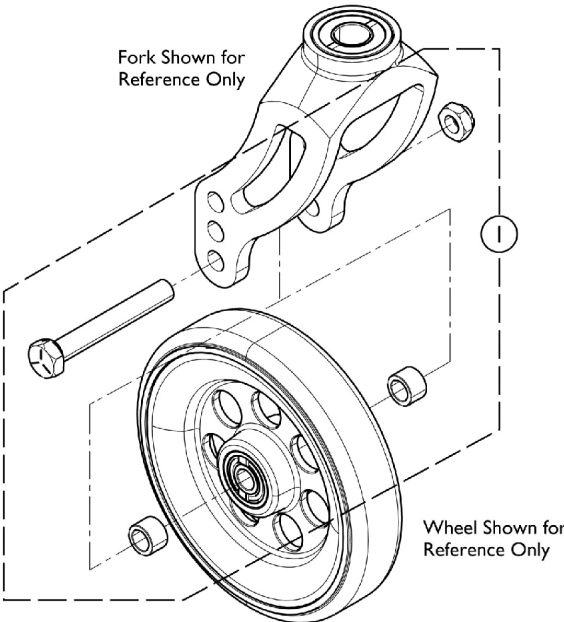

Casters - Front and Mounting Hardware

Casters - Front and Mounting Hardware

Item Number	Note	Part Number	Description	Quantity Per	
				Package	Assembly
1	A	1159772	Kit, Front Wheel Hardware	1	1
			Spacer (5/16 x 7/16)	1	2
			Locknut (5/16-24)	1	1
			Screw, Hex Head (5/16-24 x 2-1/4")	1	1
		See Chart	Caster Styles	1	1
2		1157282-NLA	NLA - Wheel Assembly, Soft Roll (3" x 1-1/2")	1	1
2		1128070	Wheel Assembly, Soft Roll (4" x 1")	1	1
2		1128071	Wheel Assembly, Soft Roll (5" x 1-1/2")	1	1
2		1169260	Wheel Assembly, Composite, Urethane (5" x 1")	1	1
3		1032190-NLA	NLA - Wheel Assembly (3" x 1")	1	1
4		1060910	Wheel Assembly, Composite Urethane, Light Up (4" x 1")	1	1
5		1164317-NLA	NLA - Wheel Assembly, Composite, Urethane (4 x 1")	1	1
5		1164318-NLA	NLA - Wheel Assembly, Composite, Urethane (4 x 1-1/2")	1	1
6		1114142	Wheel Assembly, Semi-Pneumatic, Black (4" x 1")	1	1
7		1164311	Wheel Assembly, Composite, Urethane (5" x 1")	1	1

NOTE: A - Includes Screw, Locknut, and (2) Spacers.

Caster Styles

Caster Style	Size	Tire Type	Part Number
41DC	4 x 1"	Urethane	1164317-NLA
415DC	4 x 1-1/2"	Urethane	1164318-NLA
51DC	5 x 1"	Urethane	1169260
515DC	5 x 1-1/2"	Urethane	1164312
61DC	6 x 1"	Urethane	1164314
615DC	6 x 1-1/2"	Urethane	1164313
CRF654	4"	Semi-Pneumatic	1114142
CRF655	5"	Semi-Pneumatic	1164311
CRFA654	4"	Aluminum Soft Roll	1128070
CRFA655	5"	Aluminum Soft Roll	1128071
CRF844	4"	Lighted	1060910