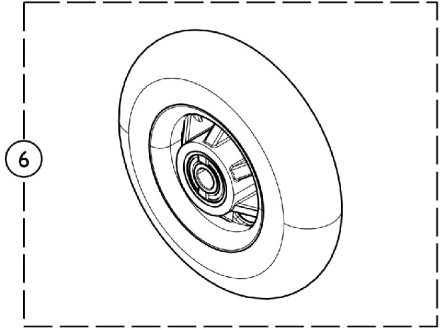

Casters - Front and Mounting Hardware

Casters - Front and Mounting Hardware

Item Number	Note	Part Number	Description	Quantity Per	
				Package	Assembly
1	A	1159772	Kit, Front Wheel Hardware	1	1
			Spacer (5/16 x 7/16)	1	2
			Locknut (5/16-24)	1	1
			Screw, Hex Head (5/16-24 x 2-1/4")	1	1
		See Chart	Caster Styles	1	1
2		1157282-NLA	NLA - Wheel Assembly, Soft Roll (3" x 1-1/2")	1	1
2		1128070	Wheel Assembly, Soft Roll (4" x 1")	1	1
2		1128071	Wheel Assembly, Soft Roll (5" x 1-1/2")	1	1
2		1169260	Wheel Assembly, Composite, Urethane (5" x 1")	1	1
3		1032190-NLA	NLA - Wheel Assembly (3" x 1")	1	1
4		1060910	Wheel Assembly, Composite Urethane, Light Up (4" x 1")	1	1
5		1164317-NLA	NLA - Wheel Assembly, Composite, Urethane (4 x 1")	1	1
5		1164318-NLA	NLA - Wheel Assembly, Composite, Urethane (4 x 1-1/2")	1	1
6		1114142	Wheel Assembly, Semi-Pneumatic, Black (4" x 1")	1	1
7		1164311	Wheel Assembly, Composite, Urethane (5" x 1")	1	1

NOTE: A - Includes Screw, Locknut, and (2) Spacers.

Caster Styles

Caster Style	Size	Tire Type	Part Number
41DC	4 x 1"	Urethane	1164317-NLA
415DC	4 x 1-1/2"	Urethane	1164318-NLA
51DC	5 x 1"	Urethane	1169260
515DC	5 x 1-1/2"	Urethane	1164312
61DC	6 x 1"	Urethane	1164314
615DC	6 x 1-1/2"	Urethane	1164313
CRF654	4"	Semi-Pneumatic	1114142
CRF655	5"	Semi-Pneumatic	1164311
CRFA654	4"	Aluminum Soft Roll	1128070
CRFA655	5"	Aluminum Soft Roll	1128071
CRF844	4"	Lighted	1060910