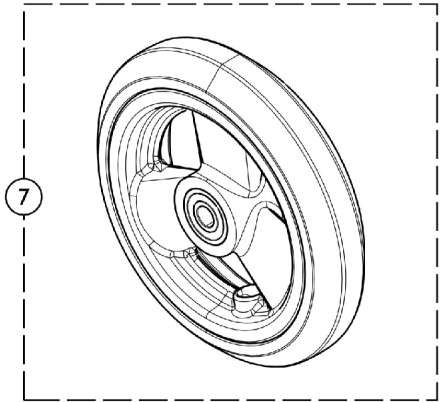

Casters - Front and Mounting Hardware

Casters - Front and Mounting Hardware

Item Number	Note	Part Number	Description	Quantity Per	
				Package	Assembly
1	A	1159772	Kit, Front Wheel Hardware	1	1
			Spacer (5/16 x 7/16)	1	2
			Locknut (5/16-24)	1	1
			Screw, Hex Head (5/16-24 x 2-1/4")	1	1
		See Chart	Caster Styles	1	1
2		1157282-NLA	NLA - Wheel Assembly, Soft Roll (3" x 1-1/2")	1	1
2		1128070	Wheel Assembly, Soft Roll (4" x 1")	1	1
2		1128071	Wheel Assembly, Soft Roll (5" x 1-1/2")	1	1
2		1169260	Wheel Assembly, Composite, Urethane (5" x 1")	1	1
3		1032190-NLA	NLA - Wheel Assembly (3" x 1")	1	1
4		1060910	Wheel Assembly, Composite Urethane, Light Up (4" x 1")	1	1
5		1164317-NLA	NLA - Wheel Assembly, Composite, Urethane (4 x 1")	1	1
5		1164318-NLA	NLA - Wheel Assembly, Composite, Urethane (4 x 1-1/2")	1	1
6		1114142	Wheel Assembly, Semi-Pneumatic, Black (4" x 1")	1	1
7		1164311	Wheel Assembly, Composite, Urethane (5" x 1")	1	1

NOTE: A - Includes Screw, Locknut, and (2) Spacers.

Caster Styles

Caster Style	Size	Tire Type	Part Number
41DC	4 x 1"	Urethane	1164317-NLA
415DC	4 x 1-1/2"	Urethane	1164318-NLA
51DC	5 x 1"	Urethane	1169260
515DC	5 x 1-1/2"	Urethane	1164312
61DC	6 x 1"	Urethane	1164314
615DC	6 x 1-1/2"	Urethane	1164313
CRF654	4"	Semi-Pneumatic	1114142
CRF655	5"	Semi-Pneumatic	1164311
CRFA654	4"	Aluminum Soft Roll	1128070
CRFA655	5"	Aluminum Soft Roll	1128071
CRF844	4"	Lighted	1060910