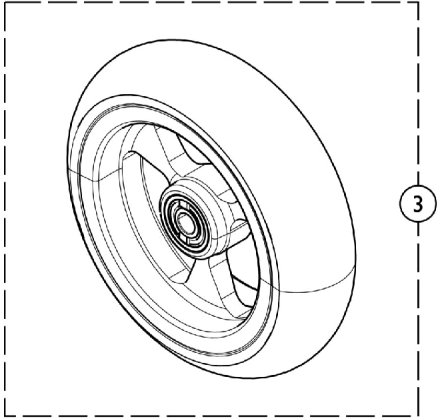

Casters - Front and Mounting Hardware

Casters - Front and Mounting Hardware

Item Number	Note	Part Number	Description	Quantity Per	
				Package	Assembly
1	A	1159772	Kit, Front Wheel Hardware	1	1
			Spacer (5/16 x 7/16)	1	2
			Locknut (5/16-24)	1	1
			Screw, Hex Head (5/16-24 x 2-1/4")	1	1
		See Chart	Caster Styles	1	1
2		1157282-NLA	NLA - Wheel Assembly, Soft Roll (3" x 1-1/2")	1	1
2		1128070	Wheel Assembly, Soft Roll (4" x 1")	1	1
2		1128071	Wheel Assembly, Soft Roll (5" x 1-1/2")	1	1
2		1169260	Wheel Assembly, Composite, Urethane (5" x 1")	1	1
3		1032190-NLA	NLA - Wheel Assembly (3" x 1")	1	1
4		1060910	Wheel Assembly, Composite Urethane, Light Up (4" x 1")	1	1
5		1164317-NLA	NLA - Wheel Assembly, Composite, Urethane (4 x 1")	1	1
5		1164318-NLA	NLA - Wheel Assembly, Composite, Urethane (4 x 1-1/2")	1	1
6		1114142	Wheel Assembly, Semi-Pneumatic, Black (4" x 1")	1	1
7		1164311	Wheel Assembly, Composite, Urethane (5" x 1")	1	1

NOTE: A - Includes Screw, Locknut, and (2) Spacers.

Caster Styles

Caster Style	Size	Tire Type	Part Number
41DC	4 x 1"	Urethane	1164317-NLA
415DC	4 x 1-1/2"	Urethane	1164318-NLA
51DC	5 x 1"	Urethane	1169260
515DC	5 x 1-1/2"	Urethane	1164312
61DC	6 x 1"	Urethane	1164314
615DC	6 x 1-1/2"	Urethane	1164313
CRF654	4"	Semi-Pneumatic	1114142
CRF655	5"	Semi-Pneumatic	1164311
CRFA654	4"	Aluminum Soft Roll	1128070
CRFA655	5"	Aluminum Soft Roll	1128071
CRF844	4"	Lighted	1060910