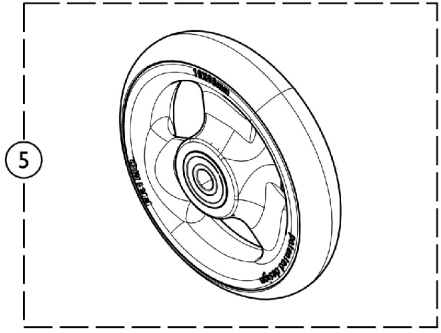

Casters - Front and Mounting Hardware

Casters - Front and Mounting Hardware

Item Number	Note	Part Number	Description	Quantity Per	
				Package	Assembly
1	A	1159772	Kit, Front Wheel Hardware	1	1
			Spacer (5/16 x 7/16)	1	2
			Locknut (5/16-24)	1	1
			Screw, Hex Head (5/16-24 x 2-1/4")	1	1
		See Chart	Caster Styles	1	1
2		1157282-NLA	NLA - Wheel Assembly, Soft Roll (3" x 1-1/2")	1	1
2		1128070	Wheel Assembly, Soft Roll (4" x 1")	1	1
2		1128071	Wheel Assembly, Soft Roll (5" x 1-1/2")	1	1
2		1169260	Wheel Assembly, Composite, Urethane (5" x 1")	1	1
3		1032190-NLA	NLA - Wheel Assembly (3" x 1")	1	1
4		1060910	Wheel Assembly, Composite Urethane, Light Up (4" x 1")	1	1
5		1164317-NLA	NLA - Wheel Assembly, Composite, Urethane (4 x 1")	1	1
5		1164318-NLA	NLA - Wheel Assembly, Composite, Urethane (4 x 1-1/2")	1	1
6		1114142	Wheel Assembly, Semi-Pneumatic, Black (4" x 1")	1	1
7		1164311	Wheel Assembly, Composite, Urethane (5" x 1")	1	1

NOTE: A - Includes Screw, Locknut, and (2) Spacers.

Caster Styles

Caster Style	Size	Tire Type	Part Number
41DC	4 x 1"	Urethane	1164317-NLA
415DC	4 x 1-1/2"	Urethane	1164318-NLA
51DC	5 x 1"	Urethane	1169260
515DC	5 x 1-1/2"	Urethane	1164312
61DC	6 x 1"	Urethane	1164314
615DC	6 x 1-1/2"	Urethane	1164313
CRF654	4"	Semi-Pneumatic	1114142
CRF655	5"	Semi-Pneumatic	1164311
CRFA654	4"	Aluminum Soft Roll	1128070
CRFA655	5"	Aluminum Soft Roll	1128071
CRF844	4"	Lighted	1060910