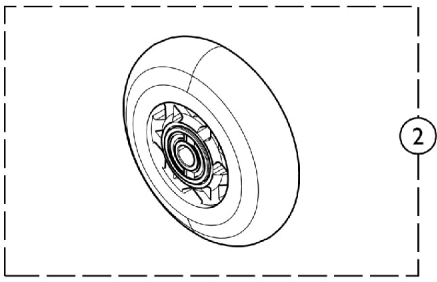

Casters - Front and Mounting Hardware

Casters - Front and Mounting Hardware

Item Number	Note	Part Number	Description	Quantity Per	
				Package	Assembly
1	A	1159772	Kit, Front Wheel Hardware	1	1
			Spacer (5/16 x 7/16)	1	2
			Locknut (5/16-24)	1	1
			Screw, Hex Head (5/16-24 x 2-1/4")	1	1
		See Chart	Caster Styles	1	1
2		1157282-NLA	NLA - Wheel Assembly, Soft Roll (3" x 1-1/2")	1	1
2		1128070	Wheel Assembly, Soft Roll (4" x 1")	1	1
2		1128071	Wheel Assembly, Soft Roll (5" x 1-1/2")	1	1
2		1169260	Wheel Assembly, Composite, Urethane (5" x 1")	1	1
3		1032190-NLA	NLA - Wheel Assembly (3" x 1")	1	1
4		1060910	Wheel Assembly, Composite Urethane, Light Up (4" x 1")	1	1
5		1164317-NLA	NLA - Wheel Assembly, Composite, Urethane (4 x 1")	1	1
5		1164318-NLA	NLA - Wheel Assembly, Composite, Urethane (4 x 1-1/2")	1	1
6		1114142	Wheel Assembly, Semi-Pneumatic, Black (4" x 1")	1	1
7		1164311	Wheel Assembly, Composite, Urethane (5" x 1")	1	1

NOTE: A - Includes Screw, Locknut, and (2) Spacers.

Caster Styles

Caster Style	Size	Tire Type	Part Number
41DC	4 x 1"	Urethane	1164317-NLA
415DC	4 x 1-1/2"	Urethane	1164318-NLA
51DC	5 x 1"	Urethane	1169260
515DC	5 x 1-1/2"	Urethane	1164312
61DC	6 x 1"	Urethane	1164314
615DC	6 x 1-1/2"	Urethane	1164313
CRF654	4"	Semi-Pneumatic	1114142
CRF655	5"	Semi-Pneumatic	1164311
CRFA654	4"	Aluminum Soft Roll	1128070
CRFA655	5"	Aluminum Soft Roll	1128071
CRF844	4"	Lighted	1060910