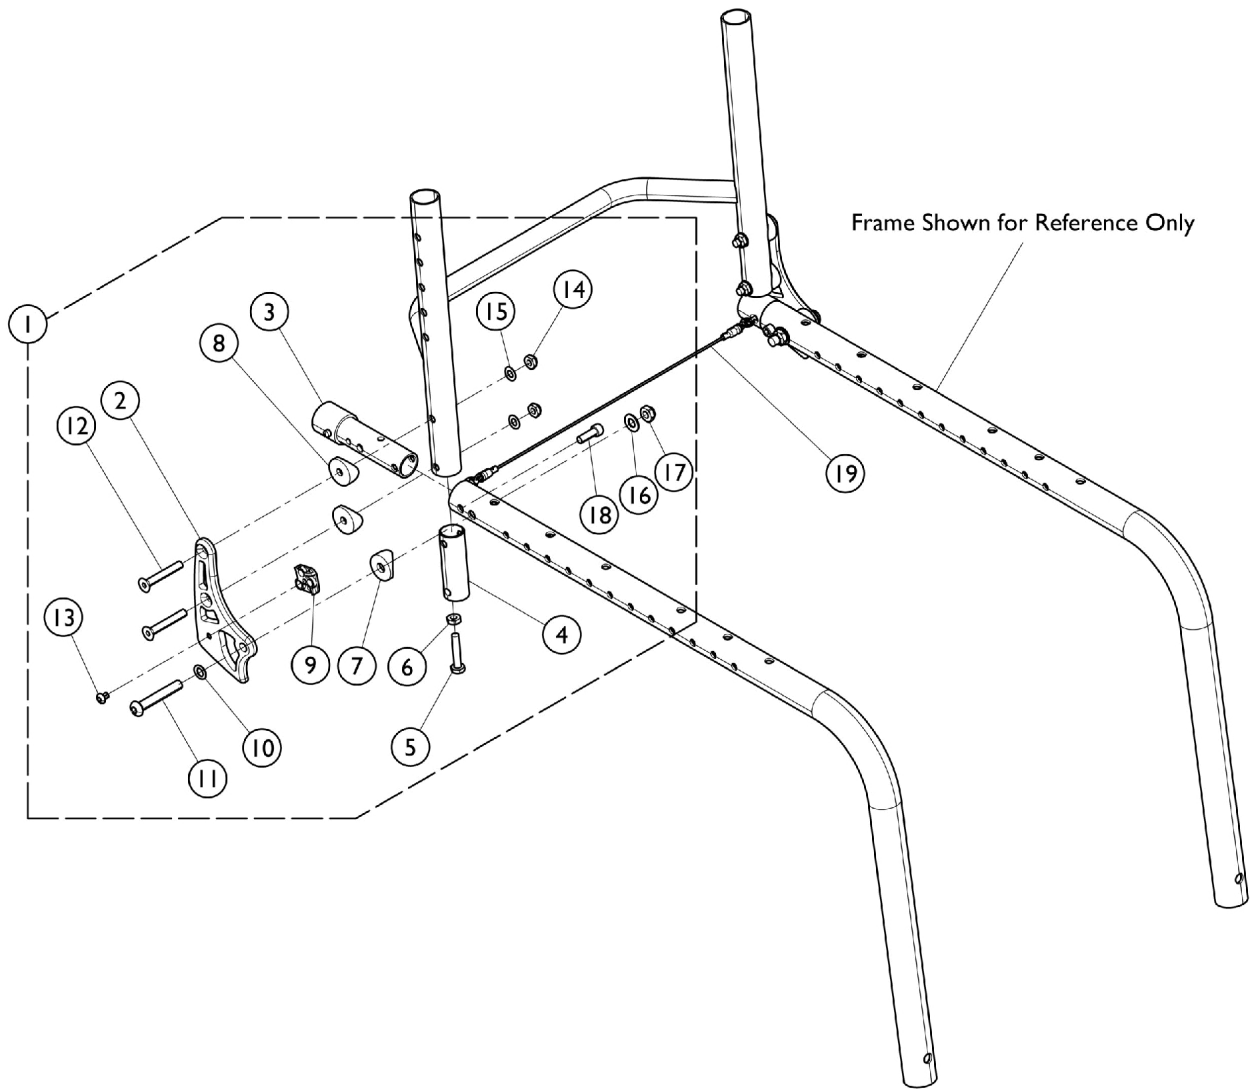

Backrest Mounting Hardware - No Arms or One Arm

Backrest Mounting Hardware - No Arms or One Arm

Item Number	Note	Part Number	Description	Quantity Per	
				Package	Assembly
1	A	1172685-NLA	NLA - Kit, Hardware, Backrest Mounting w/o Arms	1	1
2			NLA - Bracket, Back, Black - Right	1	1
2			Bracket, Back, Black - Left	1	1
3			Insert, Backstop	1	2
4			Insert, Cane, Rear	1	2
5			Screw, Hex (1/4-28 x 1-1/4")	1	2
6			Nut, Hex, Jam (1/4-28)	1	2
7			Spacer, Coved (3/4 x 1 x 1/2")	1	2
8			Spacer, Coved (1/4 x 1 x 9/16")	1	4
9			Square, Adjustment	1	2
10			Washer, Nylon (5/16 x 17/32 x 1/32")	1	2
11			Screw, Socket Button Head (5/16-18 x 2")	1	2
12			Screw, Socket, Flat Head, (1/4-28 x 1-3/4")	1	4
13			Screw, Socket, Button Head w/ Patch (10-32 x 1/4")	1	2
14			Locknut (1/4-28)	1	4
15			NLA - Washer, Steel (1/4 x 1/2 x 3/64")	1	4
16			Washer, Steel (21/64 x 5/8 x 3/64")	1	2
17			Locknut (5/16-18)	1	2
18			NLA - Screw, Socket Head, Cap (1/4-28 x 3/4")	1	2
19	B	1159762-NLA	NLA - Cord, Back Release (12" W)	1	1
19	B	1159763-NLA	NLA - Cord, Back Release (13" W)	1	1
19	B	1159764-NLA	NLA - Cord, Back Release (14" W)	1	1
19	B	1159765-NLA	NLA - Cord, Back Release (15" W)	1	1
19	B	1159766-NLA	NLA - Cord, Back Release (16" W)	1	1
19	B	1159767-NLA	NLA - Cord, Back Release (17" W)	1	1
19	B	1159768-NLA	NLA - Cord, Back Release (18" W)	1	1
19	B	1159769-NLA	NLA - Cord, Back Release (19" W)	1	1
19	B	1159789-NLA	NLA - Cord, Back Release (20" W)	1	1
		1165867	Kit, Plunger Pin w/ Spring	1	1
			Pin, Plunger	1	1
			Spring, Pin, Plunger (1/4 x 13/16 x .020)	1	1
		See Chart	Item 2. Back Brackets - Right/Left	1	1

NOTE: A - Includes items 2 - 18.
 B - The Back Release Cord includes a Split Ring on each end but DOES NOT INCLUDE the Plunger Pins or Springs. It is recommended when ordering a new Back Release Cord, 1165867 (Kit, Plunger Pin w/ Spring) be ordered also.