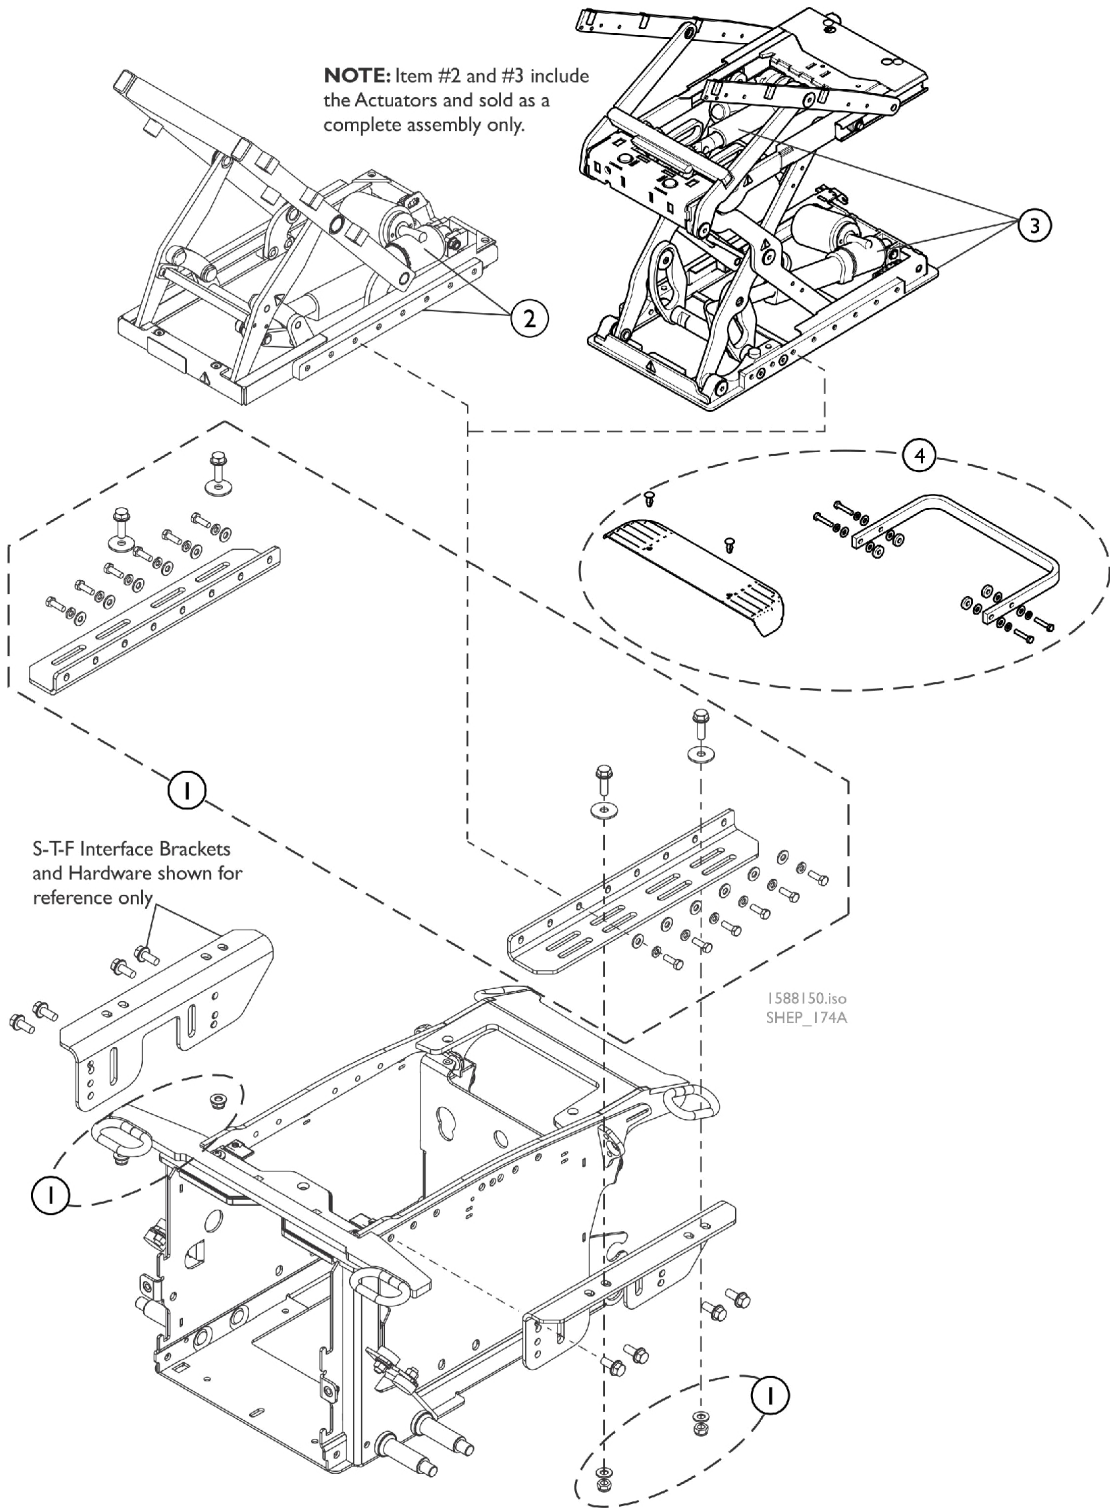

Ultra Low Maxx - Seat Tilt or Seat Tilt w/ Elevate, Main System Mounting, Drop Seat (ULMT/ ULMTR/AELM)

NOTE: Item #2 and #3 include the Actuators and sold as a complete assembly only.

Ultra Low Maxx - Seat Tilt or Seat Tilt w/ Elevate, Main System Mounting, Drop Seat (ULMT/ ULMTR/AELM)

Item Number	Note	Part Number	Description	Quantity Per	
				Package	Assembly
1		60102631	Kit, Main System Mounting, Drop Seat (16-20" D)	1	1
1		60102632	Kit, Main System Mounting, Drop Seat (19-23" D)	1	1
2	A	60102606	Kit, Tilt Module Assembly w/ Actuator	1	1
3	A	60103390	Kit, Tilt/Elevate Module Assembly w/ Actuators	1	1
4		60102635	Kit, Bumper and Rear Wiring Cover w/ Mounting Hardware, Elevate	1	1