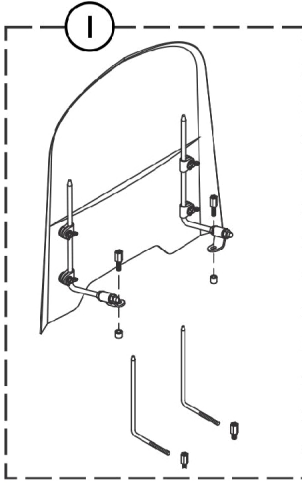

Other Accessories

SCP_092A

Other Accessories

Item Number	Note	Part Number	Description	Quantity Per	
				Package	Assembly
1		1543160	Windscreen	--	1
2		1518240	Seat Cover, Comet - Black Only	--	1
3		1637914	Footrest, adjustable	--	1
4		1521594	Beverage Holder	--	1
5		1637917	USB charger	--	1
6		1637912	Mobile phone holder	--	1