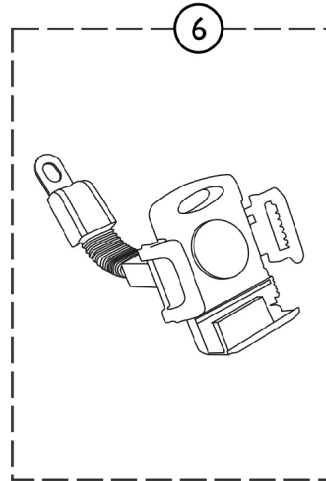

Other Accessories

SCP_092A

Other Accessories

Item Number	Note	Part Number	Description	Quantity Per	
				Package	Assembly
1		1543160	Windscreen	--	1
2		1518240	Seat Cover, Comet - Black Only	--	1
3		1637914	Footrest, adjustable	--	1
4		1521594	Beverage Holder	--	1
5		1637917	USB charger	--	1
6		1637912	Mobile phone holder	--	1