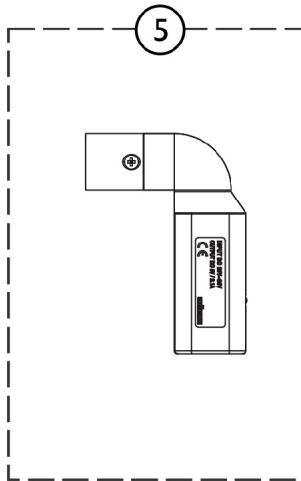

Other Accessories

SCP_092A

Other Accessories

Item Number	Note	Part Number	Description	Quantity Per	
				Package	Assembly
1		1543160	Windscreen	--	1
2		1518240	Seat Cover, Comet - Black Only	--	1
3		1637914	Footrest, adjustable	--	1
4		1521594	Beverage Holder	--	1
5		1637917	USB charger	--	1
6		1637912	Mobile phone holder	--	1