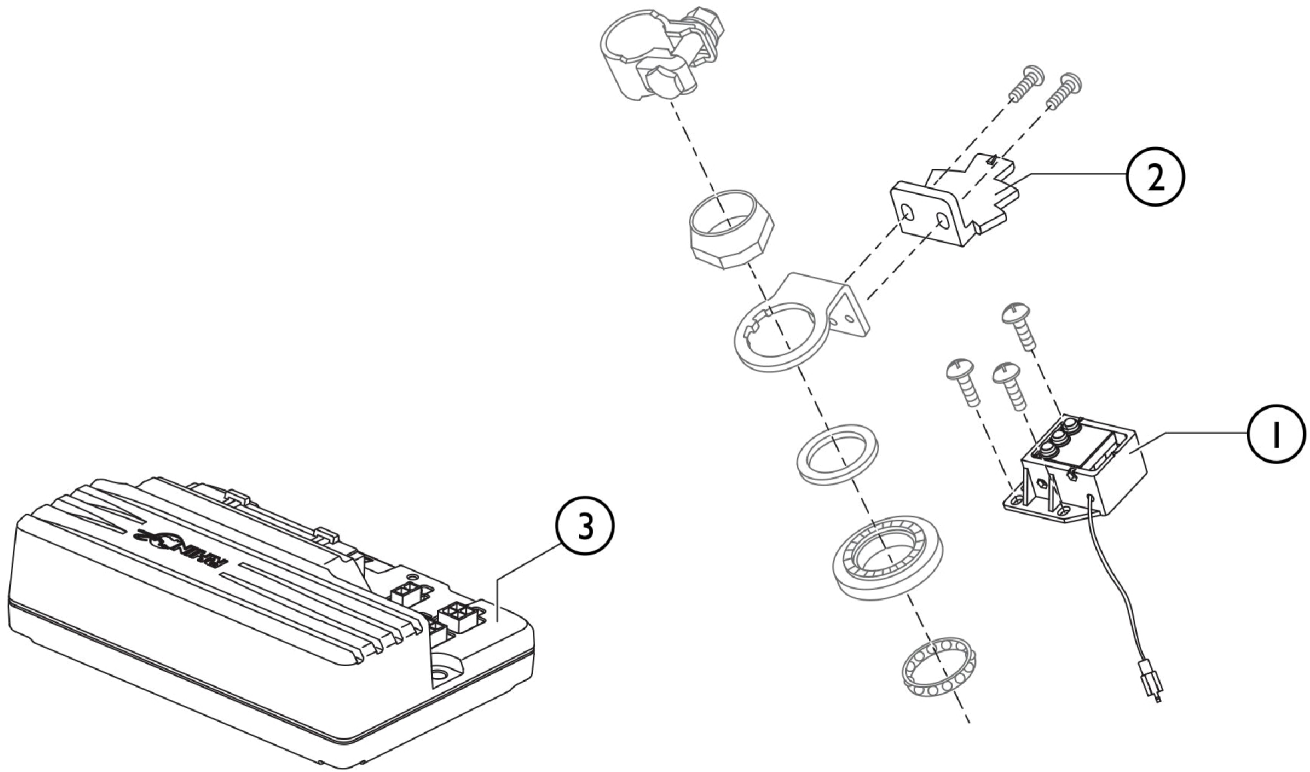

# Powerbox and Limit Switch Trigger

SCP\_090A

## Powerbox and Limit Switch Trigger

Item Number	Note	Part Number	Description	Quantity Per	
				Package	Assembly
1		1556266	Speed Limit Switch Box Comet Ultra 10 km/h	--	1
1		1556281	Speed Limit Switch Box Comet Pro 15 km/h	--	1
2		1608230	Trigger, limit switch	--	1
3		1553399	Controller, Rhino (120A)	--	1
3		1553400	Controller, Rhino (160A HD)	--	1
	A	1581766	Adjustment Gauge, Speed Reduction Switch	--	1

NOTE: A - Not Shown. For mounting the Speed Reduction Switch, the adjustment Gauge part #1581766 is needed also.