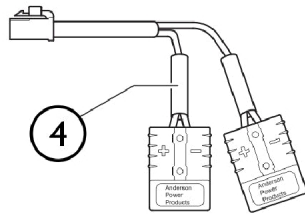

Battery and Cables

SCP_087A

Battery and Cables

Item Number	Note	Part Number	Description	Quantity Per	
				Package	Assembly
2		1636819	Fuse battery cable (70A) PRO	--	1
2		1636822	Fuse battery cable (100A) ULTRA	--	1
3		1636823	Fuse 70A	--	1
3		1636824	Fuse 100A	--	1
4		1608209	Wire, Battery Output PRO	--	1
5		1608210	Wire, Battery Output ULTRA	--	1
6		SP1521644	Off Board Charging Cable	--	1
7		1521758	Battery Strap cpl.	--	1