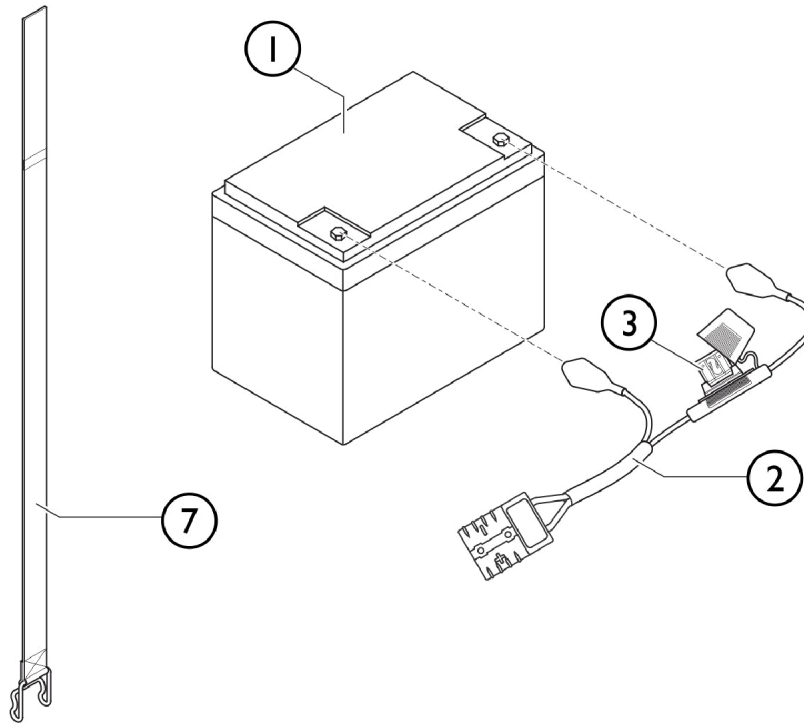

Battery and Cables

SCP_087A

Battery and Cables

Item Number	Note	Part Number	Description	Quantity Per	
				Package	Assembly
2		1636819	Fuse battery cable (70A) PRO	--	1
2		1636822	Fuse battery cable (100A) ULTRA	--	1
3		1636823	Fuse 70A	--	1
3		1636824	Fuse 100A	--	1
4		1608209	Wire, Battery Output PRO	--	1
5		1608210	Wire, Battery Output ULTRA	--	1
6		SP1521644	Off Board Charging Cable	--	1
7		1521758	Battery Strap cpl.	--	1

For Item #1 12V/75Ah Battery see Scooter Price List. Scooters use (2) Batteries.