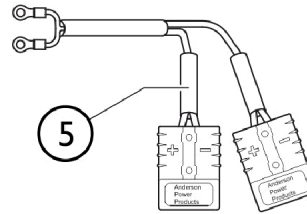

Battery and Cables

SCP_087A

Battery and Cables

Item Number	Note	Part Number	Description	Quantity Per	
				Package	Assembly
2		1636819	Fuse battery cable (70A) PRO	--	1
2		1636822	Fuse battery cable (100A) ULTRA	--	1
3		1636823	Fuse 70A	--	1
3		1636824	Fuse 100A	--	1
4		1608209	Wire, Battery Output PRO	--	1
5		1608210	Wire, Battery Output ULTRA	--	1
6		SP1521644	Off Board Charging Cable	--	1
7		1521758	Battery Strap cpl.	--	1