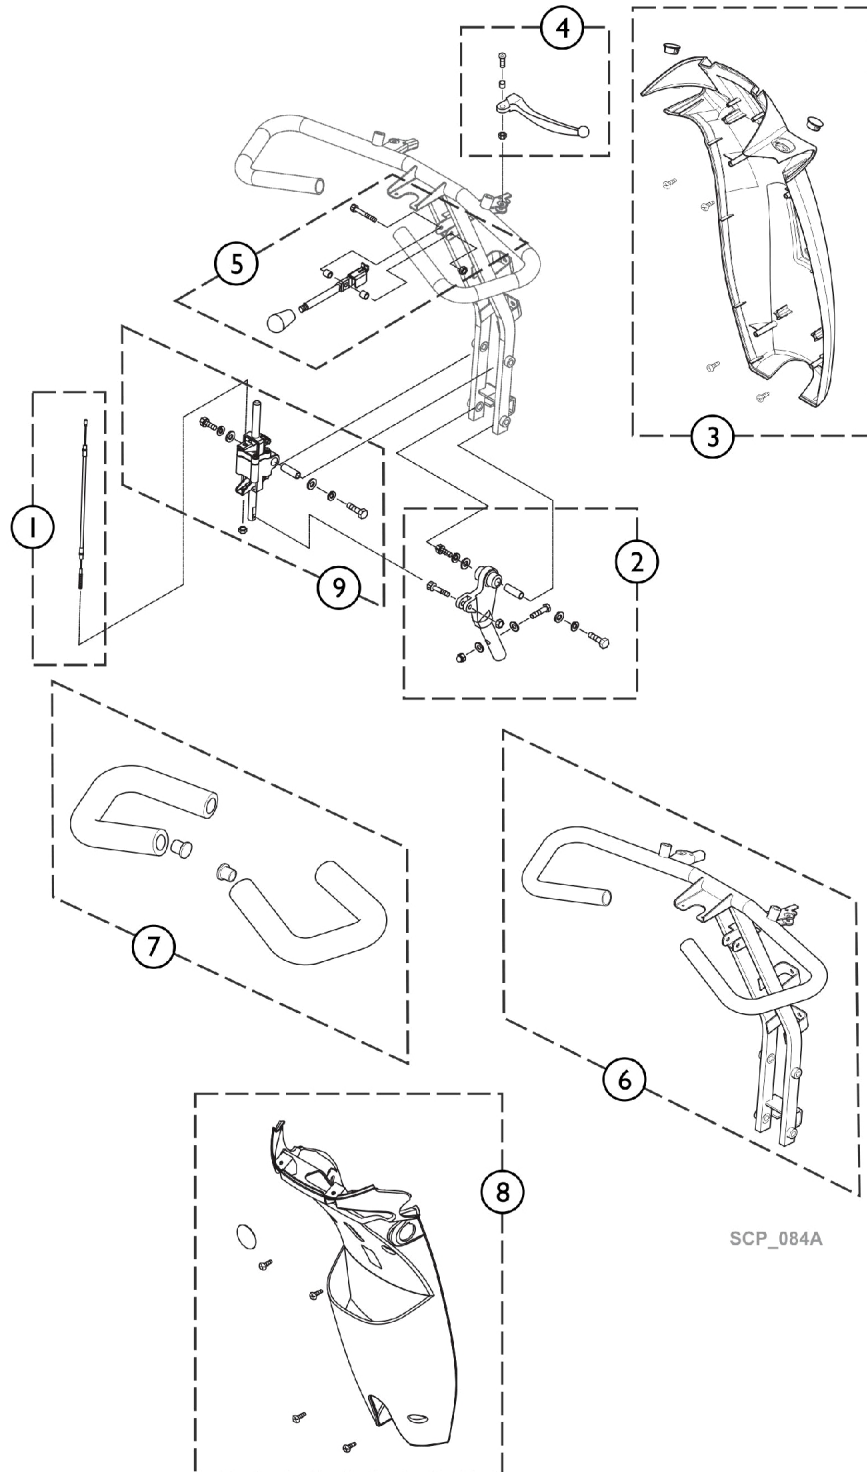

Steering

SCP_084A

Steering

Item Number	Note	Part Number	Description	Quantity Per	
				Package	Assembly
1		1608201	Cable, steering adj.	--	1
2		1636812	Joint, steering adjustment, cpl.	--	1
3		1608205	Front steering cover	--	1
4		1636804	Lever, Brake - RH	--	1
5		1636813	Lever, steering adjustment	--	1
6		1608184	Steering	--	1
7		1636767	Grip, Handle Bar, cpl.	--	1
8		1636814	Rear steering cover	--	1
9		1608202	Steering adjustment Assembly, cpl.	--	1