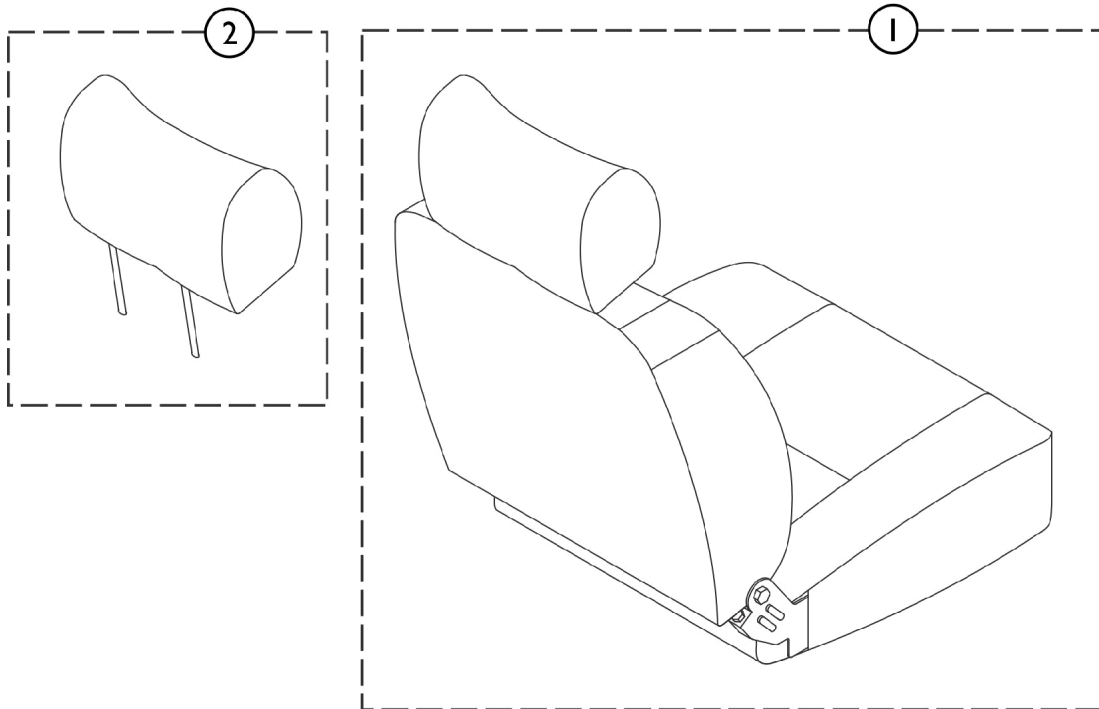

Seats

SCP_078A

Item Number	Note	Part Number	Description	Quantity Per	
				Package	Assembly
1		1586116	Seat, Standard (20") w/ Double White Stitching	--	1
1		1586115	Seat, HD (26"), Double White Stitching	--	1
2		1529380	Headrest Standard,Seat	--	1
2		1602195	Headrest HD Seat	--	1