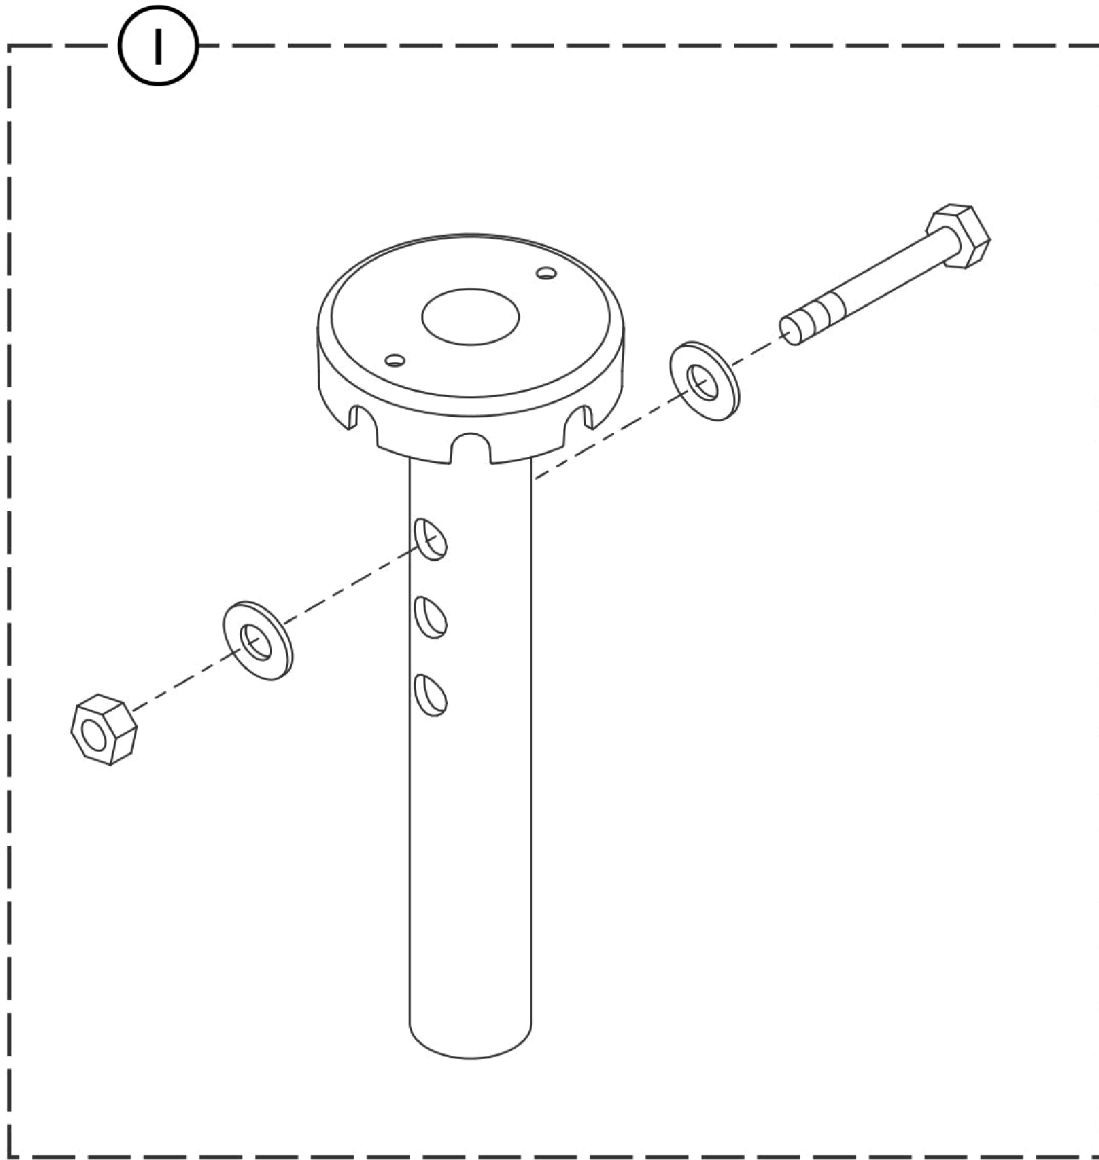

# Seat Post

SCP\_075A

Item Number	Note	Part Number	Description	Quantity Per	
				Package	Assembly
1		1521691	Seat Post Bracket, Standard	--	1