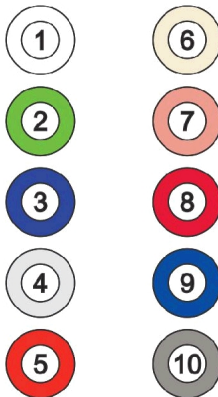

# Colour Panels (6 pieces)

SCP\_073A

## Colour Panels (6 pieces)

| Item Number | Note | Part Number | Description                                   | Quantity Per |          |
|-------------|------|-------------|---|--------------|----------|
|             |      |             |   | Package      | Assembly |
| 1           |      | 1608821     | Colour panels - Marble White (Classic Line)   | --           | 1        |
| 2           |      | 1608822     | Colour panels - Jade Green (Classic Line)     | --           | 1        |
| 3           |      | 1608823     | Colour panels - Sapphire Blue (Classic Line)  | --           | 1        |
| 4           |      | 1608831     | Colour panels - Diamond Silver (Classic Line) | --           | 1        |
| 5           |      | 1608832     | Colour panels - Jasper Red (Classic Line)     | --           | 1        |
| 6           |      | 1637415     | Colour panels - Luxor Beige (Premium Line)    | --           | 1        |
| 7           |      | 1637416     | Colour panels - Crystal Copper (Premium Line) | --           | 1        |
| 8           |      | 1637417     | Colour panels - Carmine Red (Premium Line)    | --           | 1        |
| 9           |      | 1637418     | Colour panels - Electric Blue (Premium Line)  | --           | 1        |
| 10          |      | 1637419     | Colour panels - Ionic Chrome (Premium Line)   | --           | 1        |