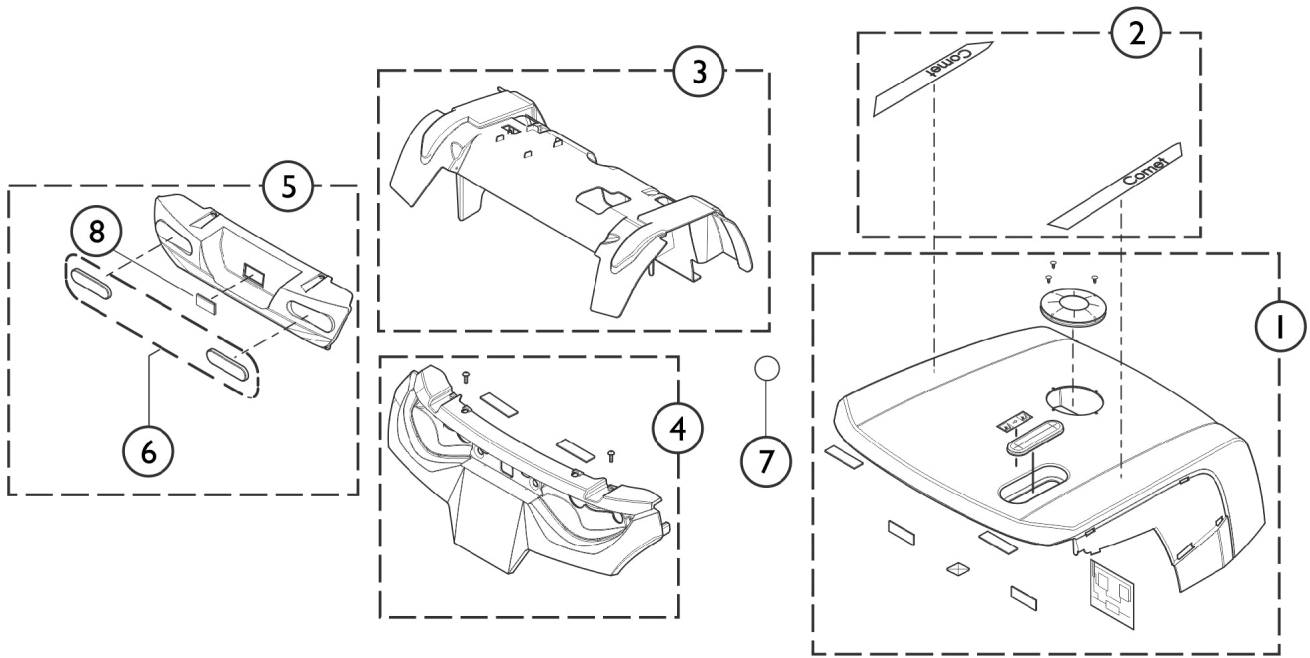

# Rear Shrouds

SCP\_072A

## Rear Shrouds

Item Number	Note	Part Number	Description	Quantity Per	
				Package	Assembly
1		1608258	Rear Shroud (w/o model labels)	--	1
2		1608259	Label Set - Pro	--	1
2		1637462	Label Set - Ultra	--	1
3		1608261	Rear Fender	--	1
4		1636839	Cover, Rear Bumper (Upper Part)	--	1
5		1608260	Cover, Rear Bumper (Lower Part)	--	1
6		1518036	Reflector, Rear, E-Mark	--	1
7		1608262	Indication Stickers, Shock Absorber (Ultra only)	--	1
8		1521879	Plug, Bumper Rear	--	1