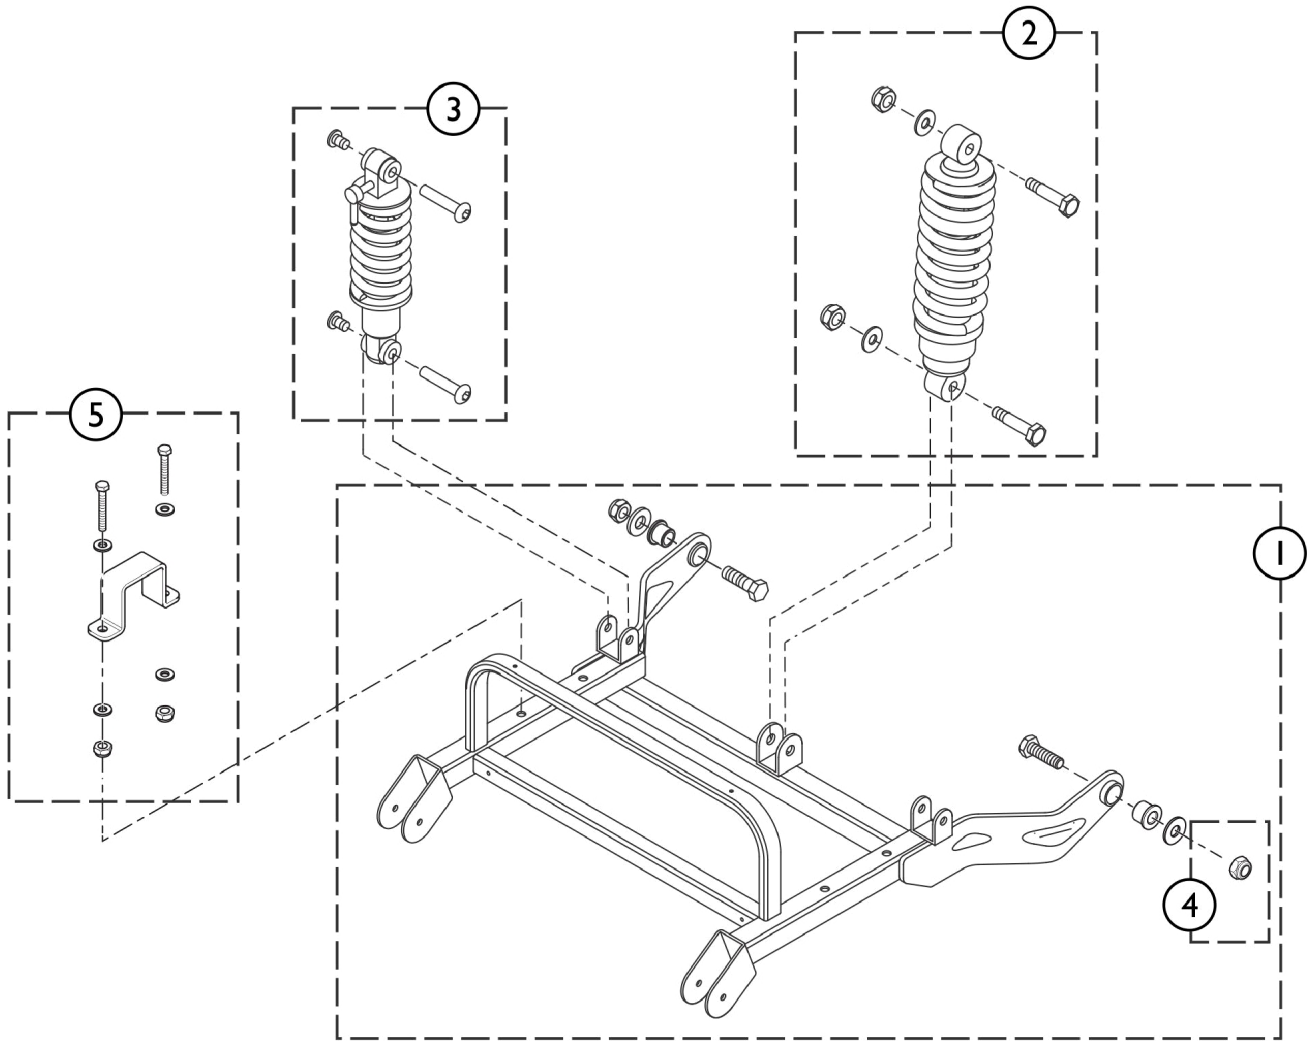

# Ring Swing

SCP\_071A

# Ring Swing

Item Number	Note	Part Number	Description	Quantity Per	
				Package	Assembly
1		1636825	Rear Swing Arm Complete	--	1
2		1636826	Shock Absorber, Central, Complete	--	1
3		1636838	Shock Absorber, Sideways, Complete	--	1
4		1505589	Nylon Nut	--	1
5		1636837	Holder, Differential, Complete	--	1