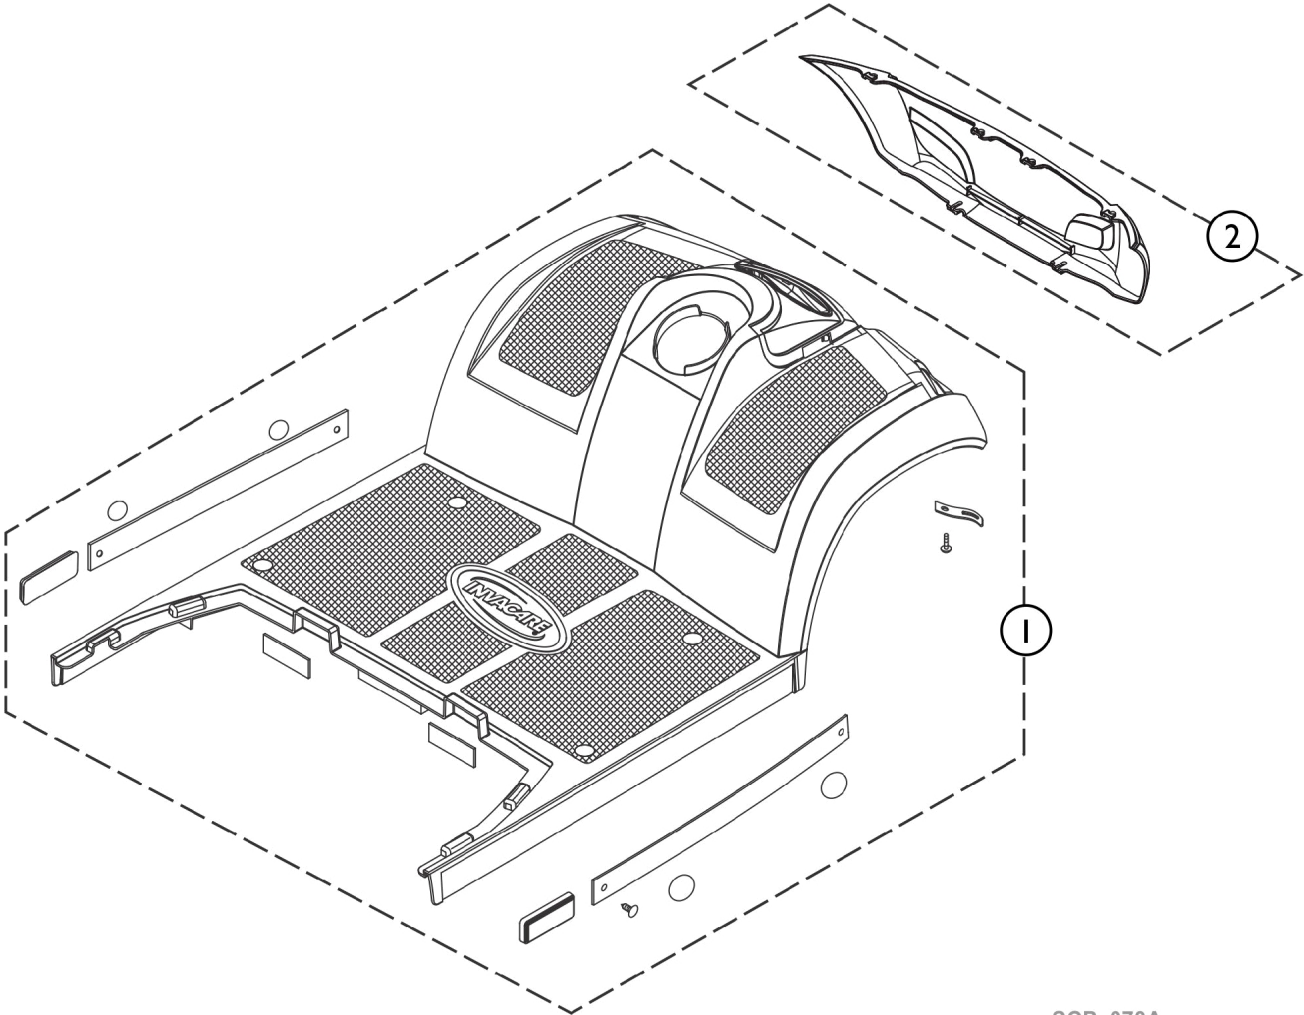

Front Shroud

SCP_070A

Front Shroud

| Item Number | Note | Part Number | Description | Quantity Per | |
|-------------|------|-------------|---------------------|--------------|----------|
| | | | | Package | Assembly |
| 1 | | 1636818 | Front Shroud | -- | 1 |
| 2 | | 1608232 | Cover, Front Bumper | -- | 1 |