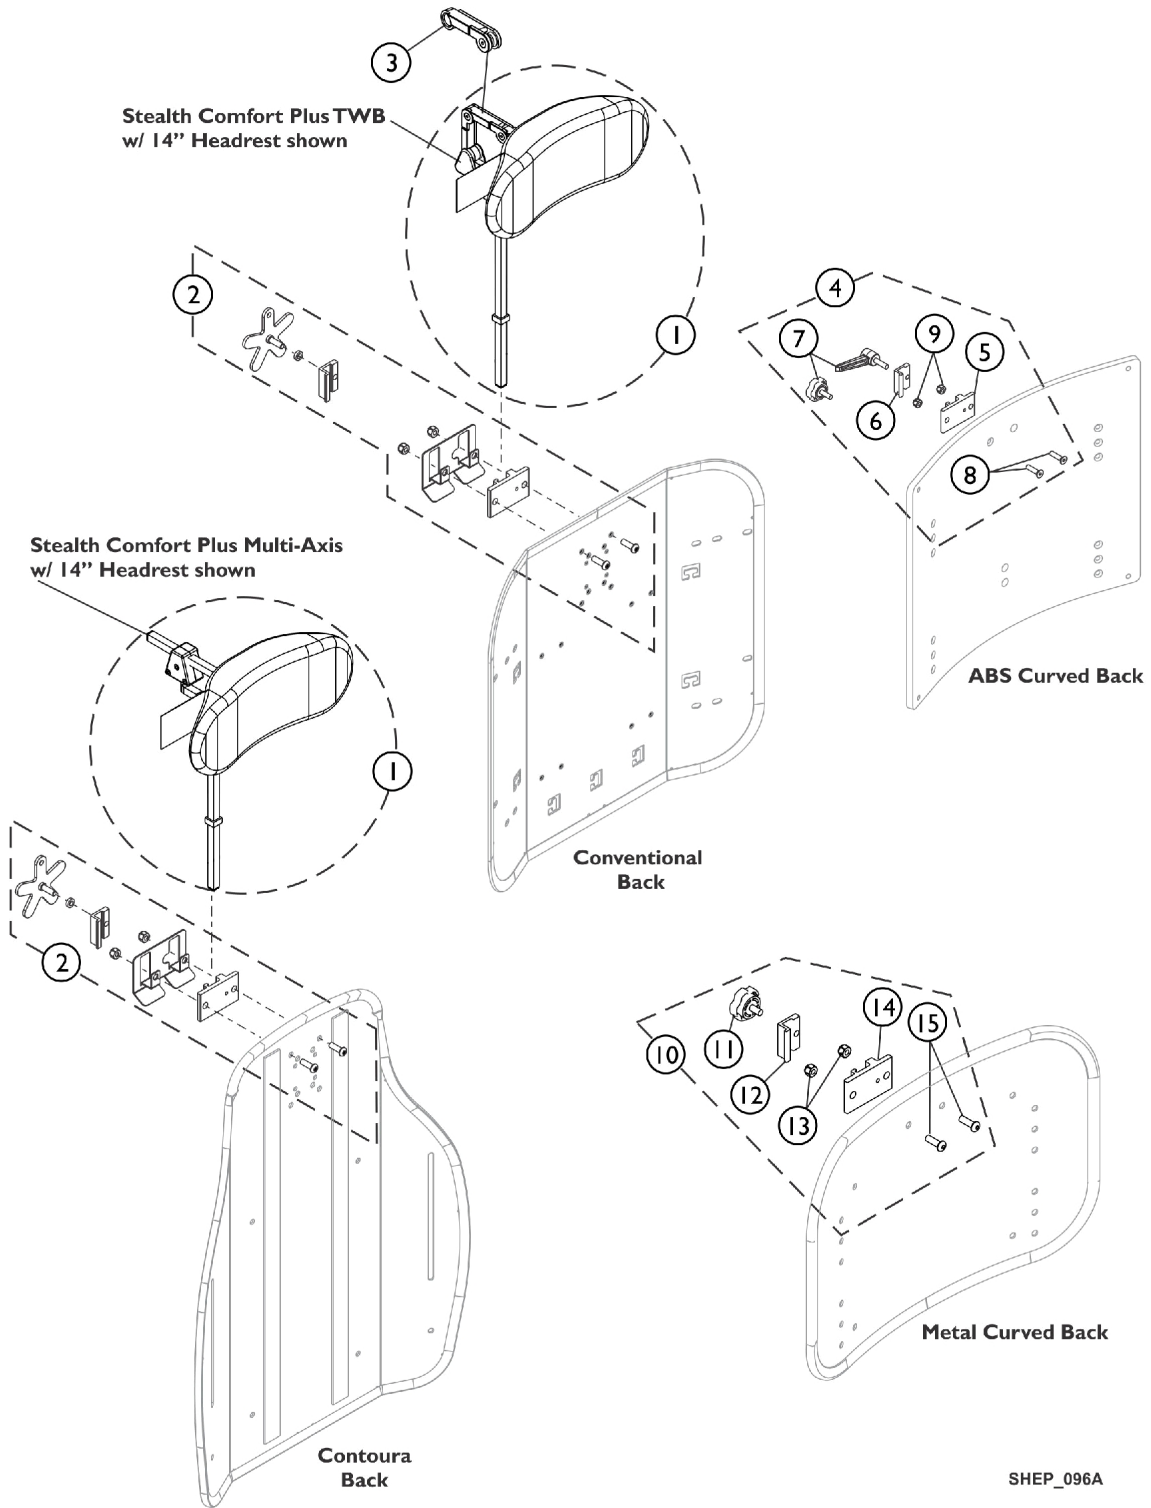

Headrest Support Assembly, Stealth

CP175/CP275/CP180/CP280

SHEP_096A

Headrest Support Assembly, Stealth CP175/CP275/CP180/CP280

Item Number	Note	Part Number	Description	Quantity Per	
				Package	Assembly
1	A,J	1127408-NLA	NLA - Kit, Headrest 10" TWB Comfort Plus Stealth (CP280)	1	1
1	A,J	1127409-NLA	NLA - Kit, Headrest 14" TWB Comfort Plus Stealth (CP180)	1	1
1	A,J	1127410-NLA	NLA - Kit, Headrest 10" Multi-Axis Comfort Plus Stealth (CP275)	1	1
1	A,J	1127411-NLA	NLA - Kit, Headrest 14" Multi-Axis Comfort Plus Stealth (CP175)	1	1
2	C	1124686	Kit, Headrest Mounting Hardware	1	1
3	C,D	1127414	Kit, Link Extension Stealth	1	1
4	B,G,H,I	0273100	Kit, Headrest Clamp, Lever Style	1	1
5	E	0237422-NLA	NLA - Clamp, Small Bottom Half	1	1
6	E	0237522-NLA	NLA - Clamp, Small Top Half	1	1
7		1072439-NLA	NLA - Knob, Adjustment, Black (3/4" L Threads)	1	1
8		0288706-NLA	NLA - Screw, Socket, Flat Head (1/4-20 x 1")	1	2
9		1025736	Locknut (1/4-20)	1	2
10	F	1160332	Kit, Headrest Clamp, Knob Style	1	1
11		1072439-NLA	NLA - Knob, Adjustment, Black (3/4" L Threads)	1	1
12	E	0237522-NLA	NLA - Clamp, Small Top Half	1	1
13		1025736	Locknut (1/4-20)	1	2
14	E	0237422-NLA	NLA - Clamp, Small Bottom Half	1	1
15		1009838	Screw, Socket Button (1/4-20 x 3/4")	1	2

NOTE: A - The mounting hardware will contain a lever and star knob tightening device. Disregard the lever that is provided standard by stealth and use the star knob designed for the Formula TRE systems.

B - Includes items 5-9. Used for ABS Plastic Curved Backs and double spreader bar applications as well.

C - Individual components are not available. The Headrest Mounting Hardware Kit was revised to include a Wire Guard Bracket and is used for Conventional and Contoura Backs. The Headrest Mounting Hardware Kit is also backward compatible in the field.

D - The Stealth Link Extension used on the Stealth Comfort Plus TWB models only

E - Clamp is no longer available individually. See Headrest Clamp Mounting Hardware Kit item 4 or 10 depending on Back Style.

F - Includes items 11-15. Used for Metal Curved Backs. Hardware can also be used with an Invacare/Matrx PCS Back.

G - Item 7 Adjustment Knob was replaced with an Adjustment Lever. The Lever is not available as a separate part. The knob Part # 1072439 is interchangeable with the Lever.

H - Hardware can also be used with an Invacare/Matrx Personal Back, Matrx PB Posture Back and Matrx Elite Backs.

I - For Matrx Elite Backs, item #4 Headrest Clamp Kit attaches to an Adapter Plate that is only included with the Adapter Plate Kit model numbers EHRA-S, EHRA-M or EHRA-L. Refer to the Matrx Rehab Seating and Positioning Pricelist for additional information.

J - Stealth Headrest No Longer Available. See page titled "Headrest Support Assembly - Matrx Elan MEHSP-10, 14" for replacement.