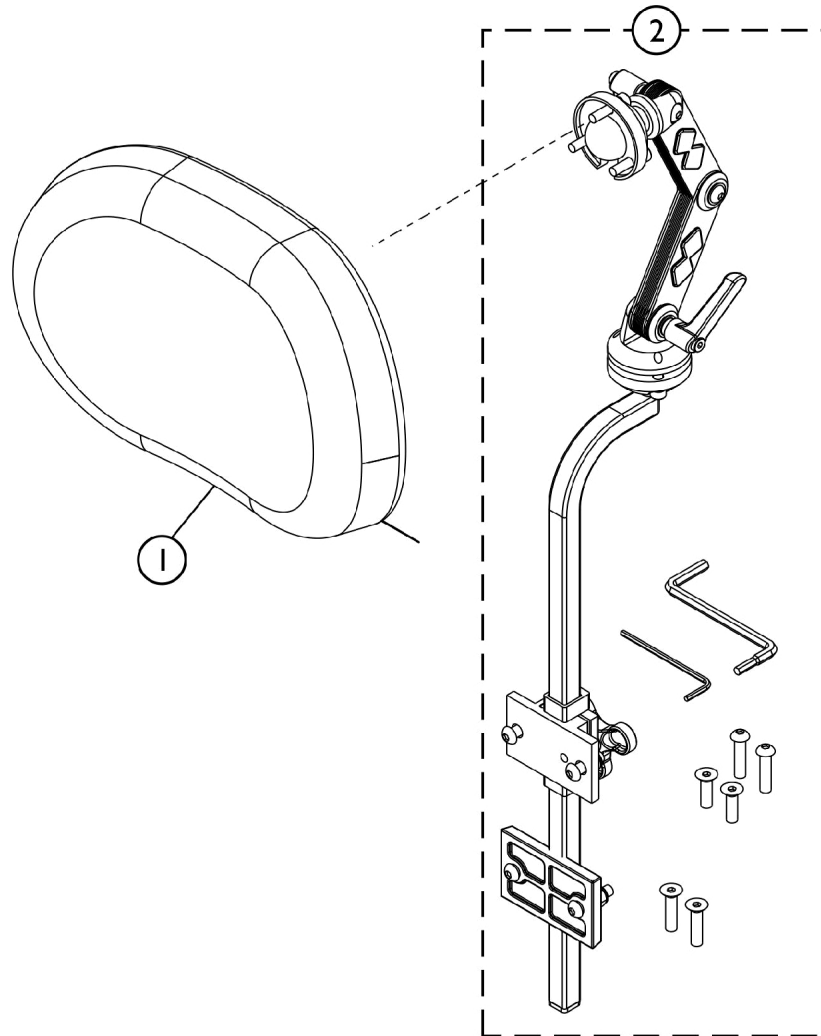

Headrest Support Assembly - Matrix Elan (MEHSP-10,14)

SHEP_262A

Item Number	Note	Part Number	Description	Quantity Per	
				Package	Assembly
1	A	60102830	Kit, Matrix Elan Standard Headrest Pad (10" W)	1	1
1	B	60102833	Kit, Matrix Elan Standard Headrest Pad (14" W)	1	1
2	C	60102826	Kit, Elan Multi-Axis Articulating Headrest Mounting Hardware	1	1

NOTE: A - For model MEHSP-10
 B - For model MEHSP-14
 C - For model MEMAH