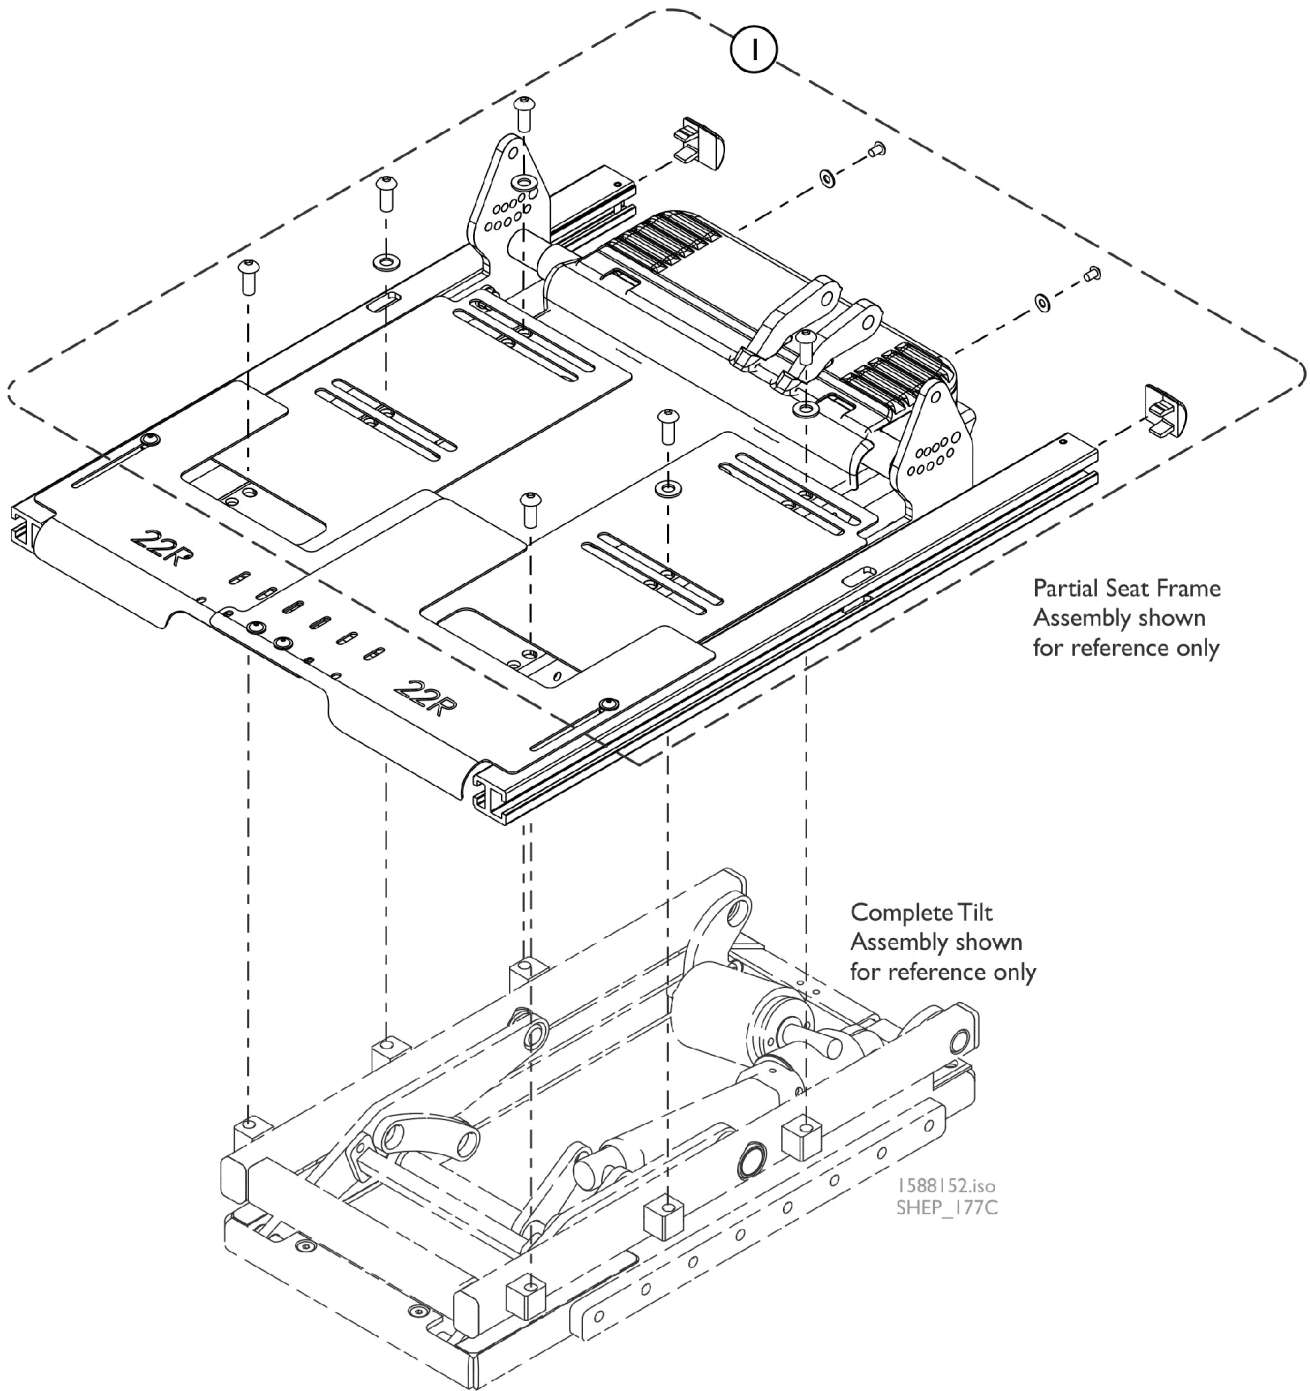

Ultra Low Maxx - Seat Plates Positioning Hardware (ULMT/ AELM) (also mounts to Tilt Assembly)

Partial Seat Frame
Assembly shown
for reference only

Complete Tilt
Assembly shown
for reference only

1588152.iso
SHEP_177C

Ultra Low Maxx - Seat Plates Positioning Hardware (ULMT/ AELM) (also mounts to Tilt Assembly)

Item Number	Note	Part Number	Description	Quantity Per	
				Package	Assembly
1		60102638	Kit, Seat Plates Positioning Hardware	1	1