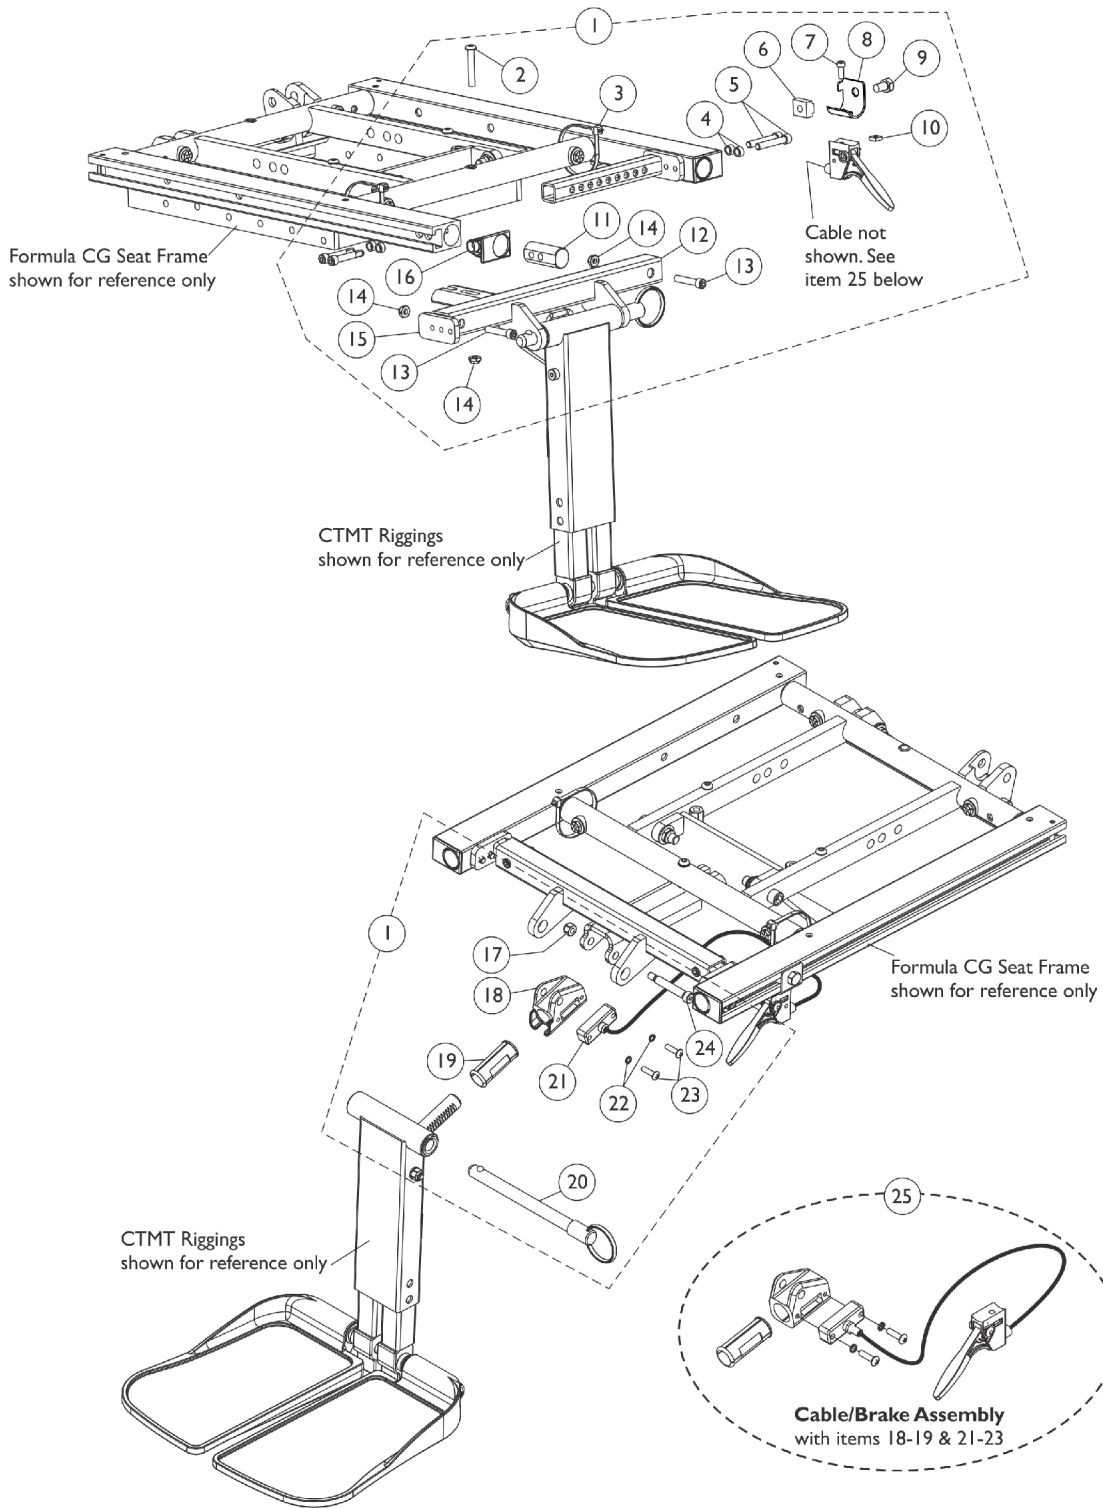

Center Mount Rigging Mounting Hardware (CGR 16"-19" D) (16"-24" Wide) For TDX SP/SP-GT/SR

Center Mount Rigging Mounting Hardware (CGR 16"-19" D) (16"-24" Wide) For TDX SP/SP-GT/SR

Item Number	Note	Part Number	Description	Quantity Per	
				Package	Assembly
1	A,D	1179968	Kit, CTMT-F Center Mount Riggings Mounting Hardware (CGR) (16" - 19" D)	1	1
2			Screw, Socket Button Head (1/4-20 x 1-1/2")	1	1
3			Tie Wrap (11-1/2" L)	1	2
4			NLA - Spacer (1/4 x 3/8 x 3/16")	1	4
5			Screw, Socket Head Cap w/ Patch (1/4-20 x 1-1/2")	1	4
6			T-Nut (5/16-18)	1	1
7			NLA - Screw, Socket Head (#10-32 x 1/2")	1	1
8			Bracket, Release Handle Mounting, Black	1	1
9			NLA - Screw, Hex Head w/ Patch (5/16-18 x 1/2")	1	1
10			Nut, Square (#10-32)	1	1
11			Plug, Support	1	2
12			Support, Footrest, Center Mount Rigging, Black (CGR) (16" - 19" D)	1	1
13			Screw, Socket Head (1/4-20 x 1-1/4")	1	2
14			Locknut (1/4-20)	1	3
15			Support, Seat Pan (16-24" Wide)	1	2
16			Cap, End, Side Rail, Black	1	2
17			Locknut (1/4-20)	1	1
18			Housing, Ratchet	1	1
19			Bearing, Glide	1	2
20			NLA - Pin, Quick Release (5" Long)	1	1
21			Cable/Brake Assembly	1	1
22			NLA - Washer, Lock (3/16 x 5/16 x 1/32")	1	2
23			Screw, Phillips Pan Head (#10-32 x 11/16")	1	2
24			Screw, Shoulder Hex Socket Head (5/16" x 1-5/8", 1/4-20)	1	1
12	D	1179967	Support, Footrest, Center Mount Rigging, Black (CGR) (16" - 19" D)	1	1
18		1113389	Housing, Ratchet	1	1
19		1113383	Bearing, Glide	1	2
21		1113622	Cable/Brake Assembly	1	1
22	E	1028527-NLA	NLA - Washer, Lock (3/16 x 5/16 x 1/32")	1	2
23		40163X008	Screw, Phillips Pan Head (#10-32 x 11/16")	1	2
25	B	1121079	Cable/Brake Assembly w/ Ratchet Housing and Glide Bearing	1	2
	C	1145733-NLA	NLA - Instruction Sheet, Center Mount Rigging For Formula CG	1	1