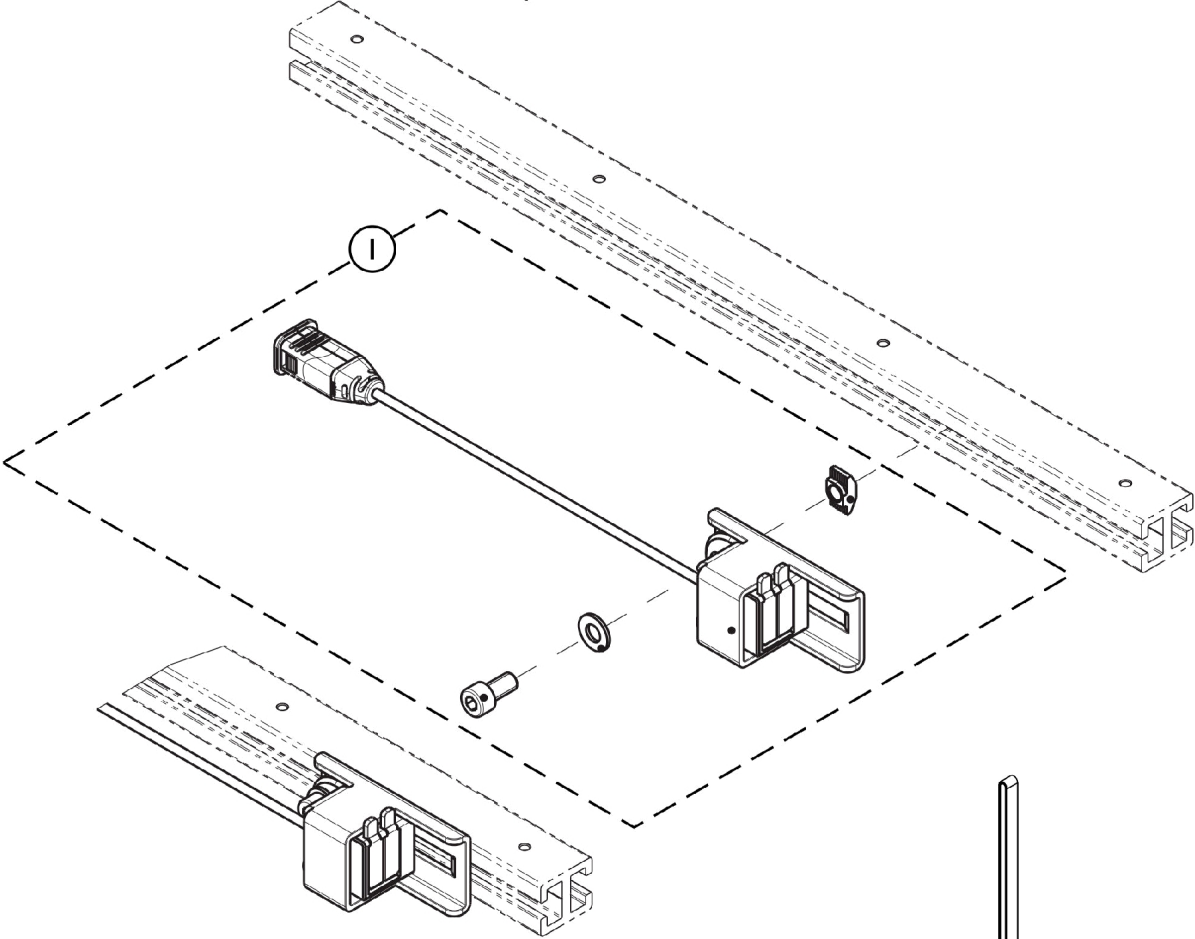

Accessories - USB Charger and LiNX Access Key (LAK)

Seat Rail shown for reference only

Assembled View

SHEP_210A

Accessories - USB Charger and LiNX Access Key (LAK)

| Item Number | Note | Part Number | Description | Quantity Per | |
|-------------|------|-------------|---|--------------|----------|
| | | | | Package | Assembly |
| 1 | | 60102519 | Kit, LiNX USB Charger and Mounting Hardware | 1 | 1 |
| 2 | | 60102470 | Kit, Key, LiNX Access | 1 | 1 |