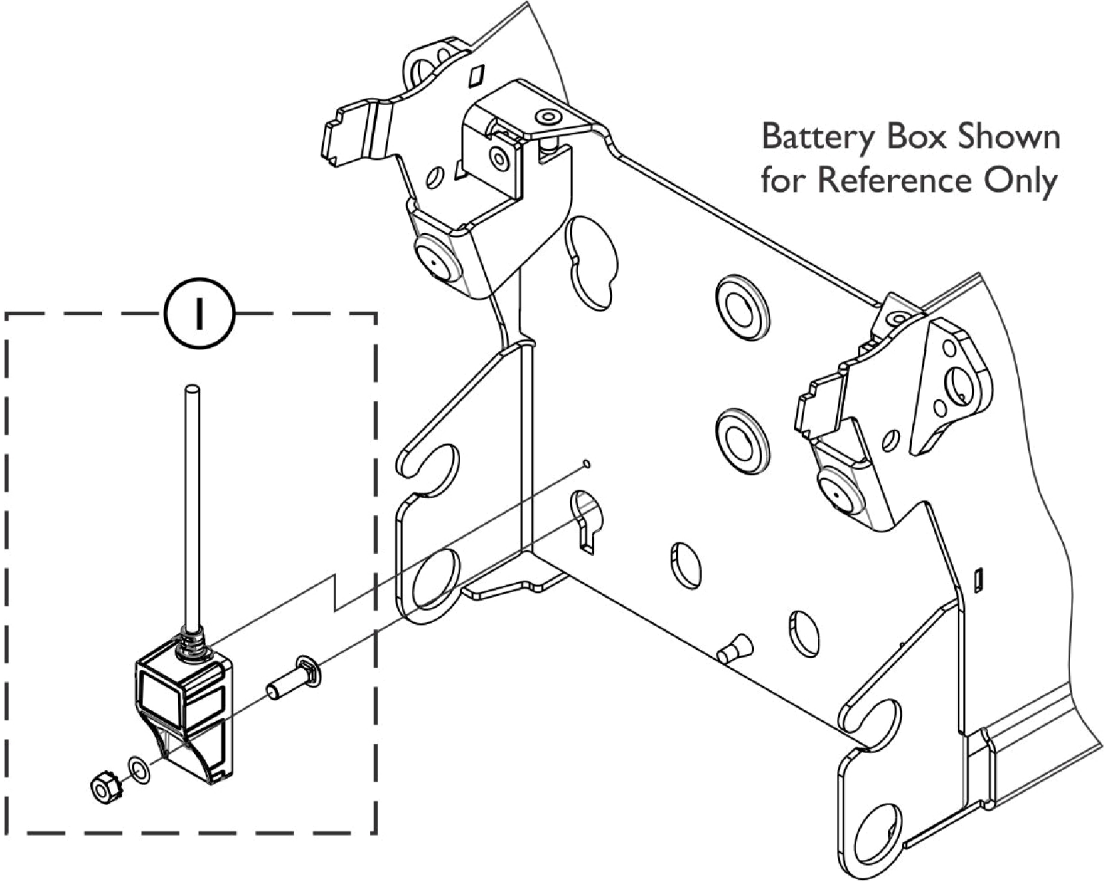

G-Trac-LX - LiNX Gyro Module with Mounting Hardware

Item Number	Note	Part Number	Description	Quantity Per	
				Package	Assembly
1		60102535	Kit, LiNX Gyro Module with Mounting Hardware	1	1