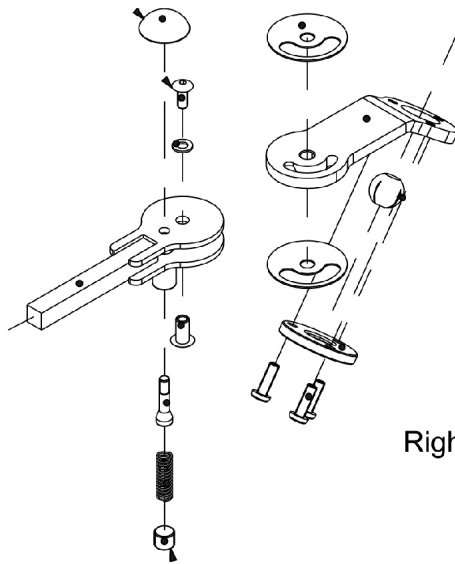

# Swingaway Mounting Hardware, DLX-REM 500

1

REM500 shown for reference only

Short Joystick Tube shown for reference only

Right Side shown

SHEP\_209A

## Swingaway Mounting Hardware, DLX-REM 500

Item Number	Note	Part Number	Description	Quantity Per	
				Package	Assembly
1		60102485	Kit, Swingaway Mounting Hardware, DLX-REM 500 - Right	1	1
1		60102484	Kit, Swingaway Mounting Hardware, DLX-REM 500 - Left	1	1