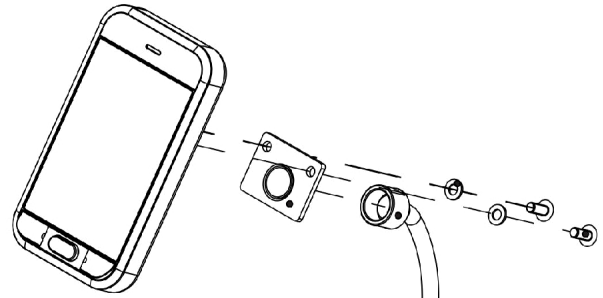

# Swingaway Mounting Hardware, DLX-REM 500

1

REM500 shown for reference only

Short Joystick Tube shown for reference only

Right Side shown

SHEP\_209A

## Swingaway Mounting Hardware, DLX-REM 500

Item Number	Note	Part Number	Description	Quantity Per	
				Package	Assembly
1		60102485	Kit, Swingaway Mounting Hardware, DLX-REM 500 - Right	1	1
1		60102484	Kit, Swingaway Mounting Hardware, DLX-REM 500 - Left	1	1