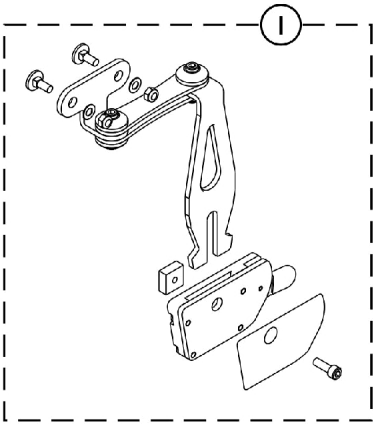

MAXX Style Quick Release Removable Hardware For Hip Supports (MQRHL/ MQRHR)

SHEP_255A

MAXX Style Quick Release Removable Hardware For Hip Supports (MQRHL/ MQRHR)

Item Number	Note	Part Number	Description	Quantity Per	
				Package	Assembly
1		60102687	Kit, Hip Support Quick Release Hardware - Left	1	1
2		60102671	Kit, Hip Support Quick Release Hardware - Right	1	1