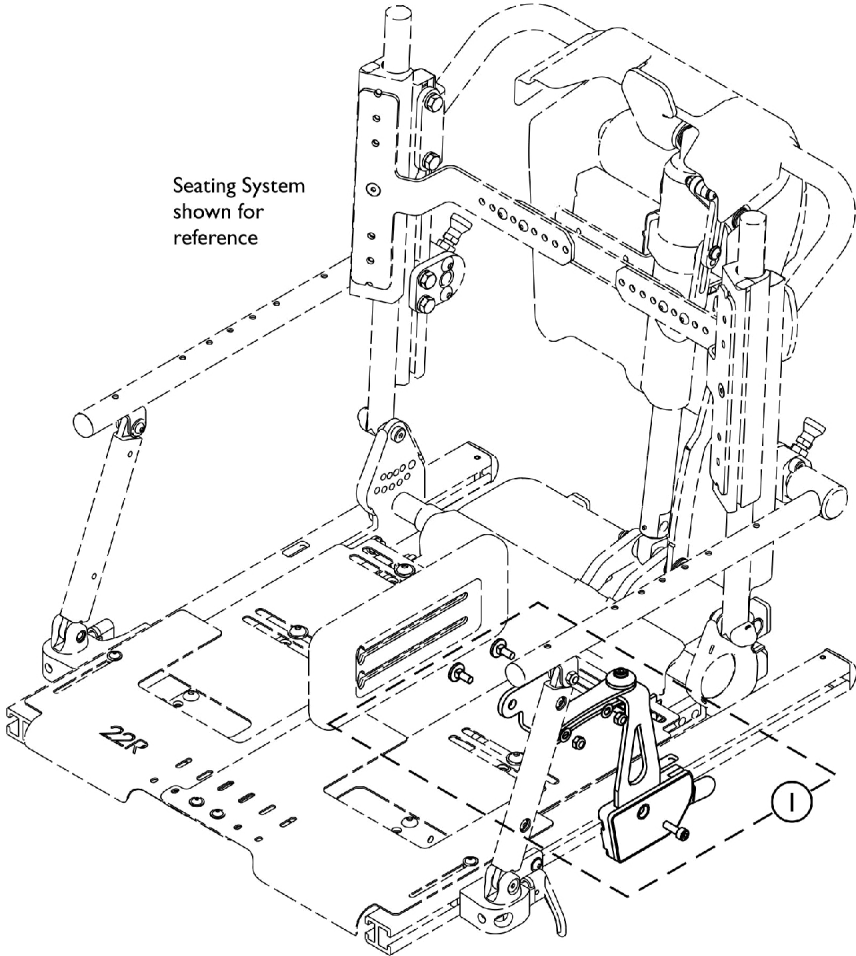

MAXX Style Quick Release Removable Hardware For Hip Supports (MQRHL/ MQRHR)

SHEP_255A

MAXX Style Quick Release Removable Hardware For Hip Supports (MQRHL/ MQRHR)

Item Number	Note	Part Number	Description	Quantity Per	
				Package	Assembly
1		60102687	Kit, Hip Support Quick Release Hardware - Left	1	1
2		60102671	Kit, Hip Support Quick Release Hardware - Right	1	1