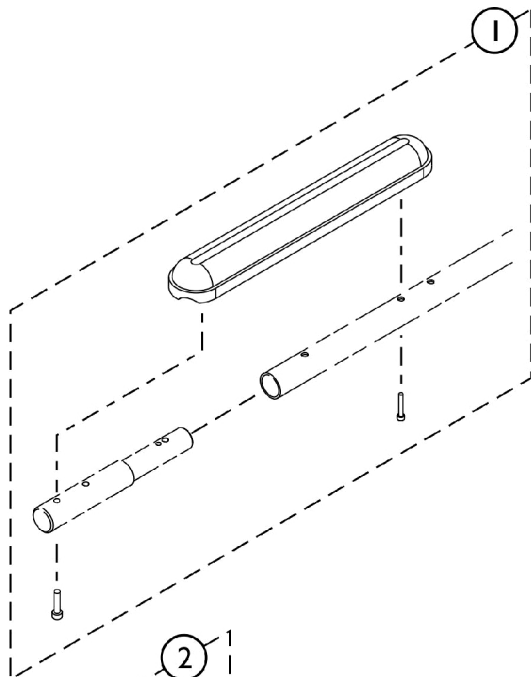

Arm Pad Assembly, Standard (STAP-LF/ LD/RF/RD)

Arm Tube shown
for reference

SHEP_247A

Arm Pad Assembly, Standard (STAP-LF/ LD/RF/RD)

Item Number	Note	Part Number	Description	Quantity Per	
				Package	Assembly
1		60102761	Kit, Arm Pad w/ Screws, Full, Standard	1	1
2		60102710	Kit, Desk to Full Armrest Extension	1	1
3		60102760	Kit, Arm Pad w/ Screws, Desk, Standard	1	1