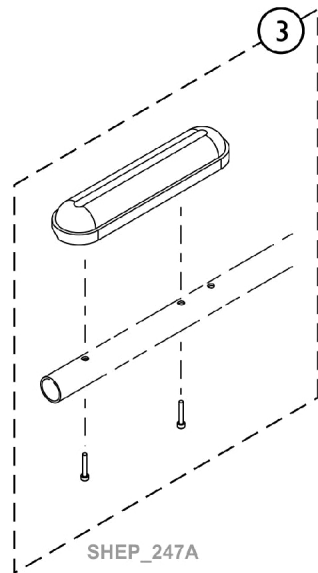

Arm Pad Assembly, Standard (STAP-LF/ LD/RF/RD)

Arm Tube shown
for reference

SHEP_247A

Arm Pad Assembly, Standard (STAP-LF/ LD/RF/RD)

Item Number	Note	Part Number	Description	Quantity Per	
				Package	Assembly
1		60102761	Kit, Arm Pad w/ Screws, Full, Standard	1	1
2		60102710	Kit, Desk to Full Armrest Extension	1	1
3		60102760	Kit, Arm Pad w/ Screws, Desk, Standard	1	1