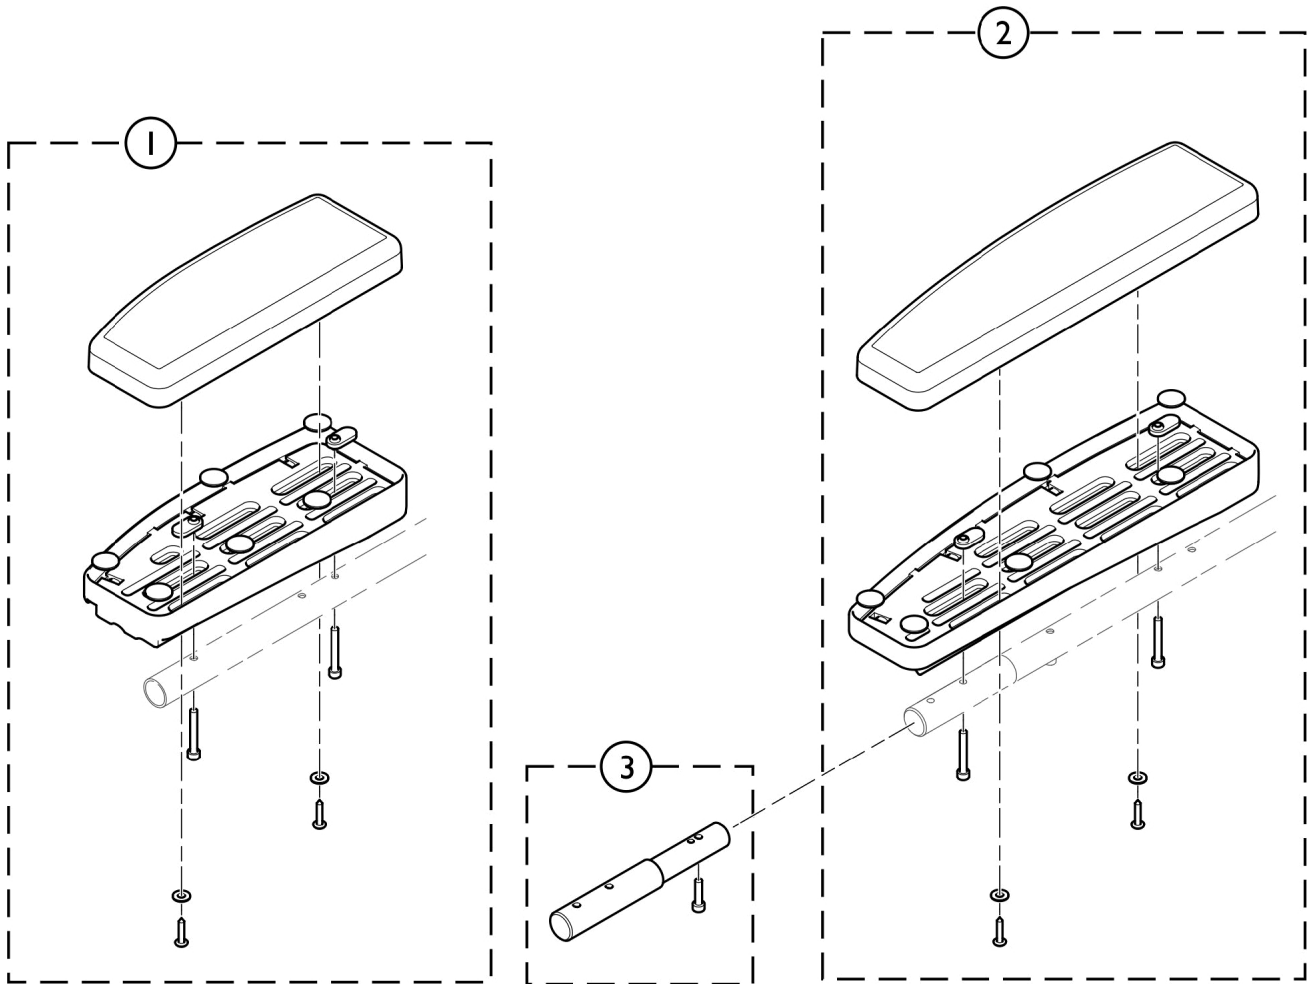

Arm Pad Assembly, Modular

(MISK-LD/ RD/ LF/ RF; MSTEK-LD/ RD/ LF/ RF)

1588505.iso
SHEP_246A

Arm Pad Assembly, Modular (MISK-LD/ RD/ LF/ RF; MSTEEX-LD/ RD/ LF/ RF)

Item Number	Note	Part Number	Description	Quantity Per	
				Package	Assembly
1-2		See Chart	Item #1-2 Arm Pad Assembly, Modular	1	1
3		60102710	Kit, Desk to Full Armrest Extension	1	1

Item #1-2 Arm Pad Assembly, Modular

Item Number	Model #	Part Number	Description
1	MISK-LD	60102752	Modular Arm Pad Assembly, Integral Soft Skin Foam, Desk Length - Left
1	MISK-RD	60102754	Modular Arm Pad Assembly, Integral Soft Skin Foam, Desk Length - Right
1	MSTEEX-LD	60102753	Modular Arm Pad Assembly, Startex Covered Visco Foam, Desk Length - Left
1	MSTEEX-RD	60102755	Modular Arm Pad Assembly, Startex Covered Visco Foam, Desk Length - Right
2	MISK-LF	60102756	Modular Arm Pad Assembly, Integral Soft Skin Foam, Full Length - Left
2	MISK-RF	60102758	Modular Arm Pad Assembly, Integral Soft Skin Foam, Full Length - Right
2	MSTEEX-LF	60102757	Modular Arm Pad Assembly, Startex Covered Visco Foam, Full Length - Left
2	MSTEEX-RF	60102759	Modular Arm Pad Assembly, Startex Covered Visco Foam, Full Length - Right