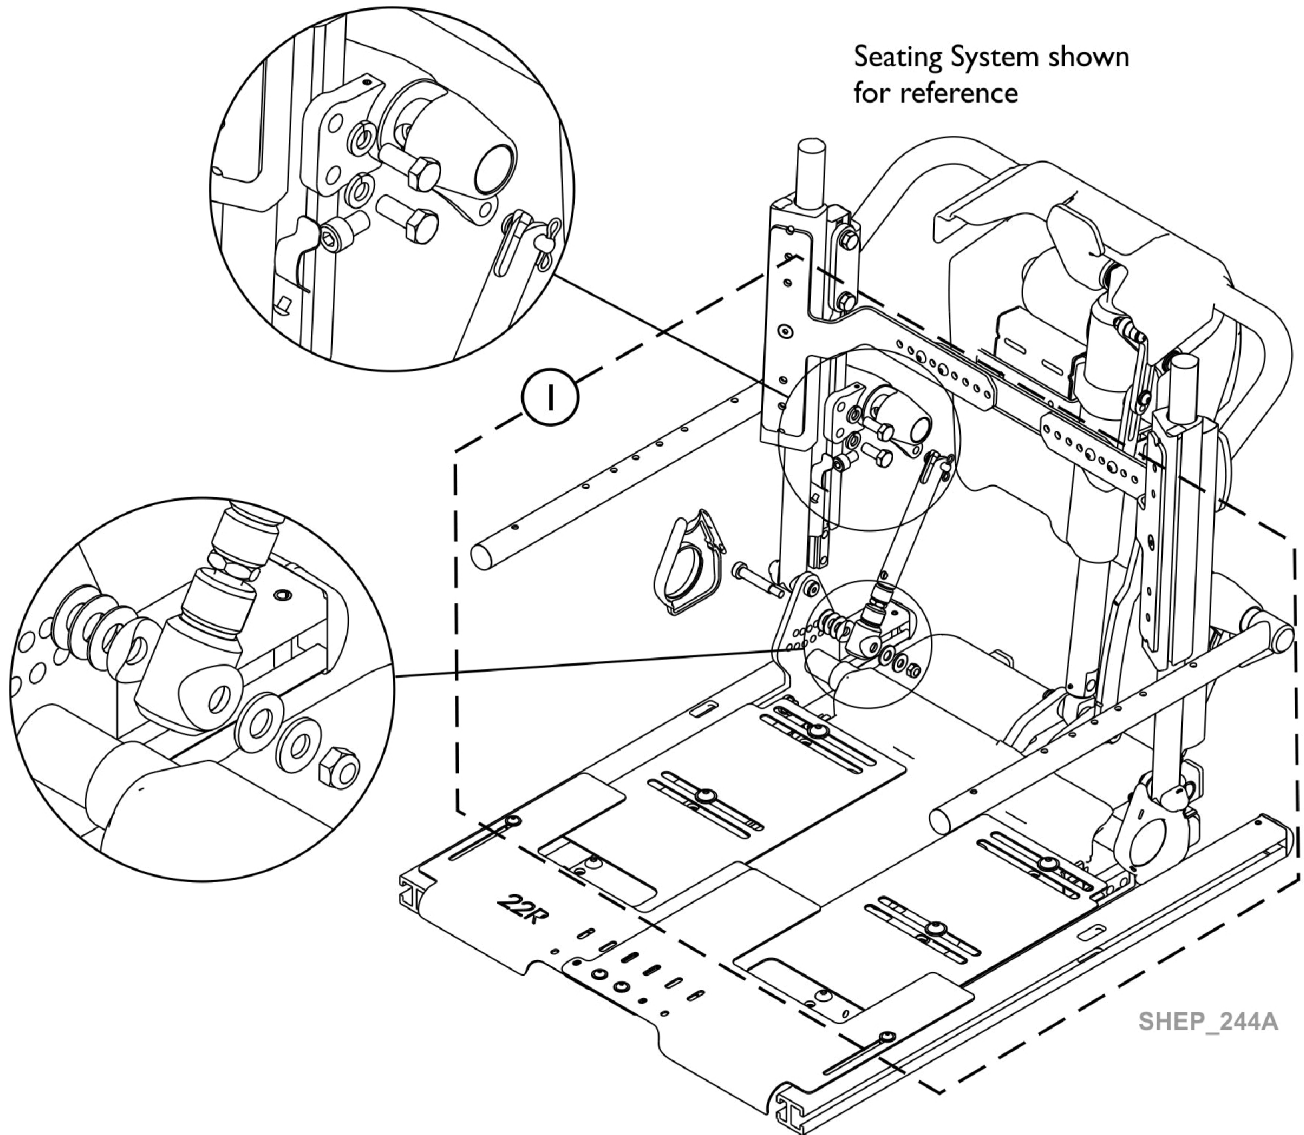

**Arm Assembly, Recline Adjustable Height, Angle  
Cantilever, Reduced Extension  
(MXFB-S)**

**Reclining Arm Assembly,  
Flip Back, Adjustable Height,  
Straight, Reduced Extension  
(9-13" H)  
MXFB-S**

## Arm Assembly, Recline Adjustable Height, Angle Cantilever, Reduced Extension (MXFB-S)

Item Number	Note	Part Number	Description	Quantity Per	
				Package	Assembly
1	A	60102667	Arm Assembly, Recline Adjustable Height, Straight, Angle Cantilever, Reduced Extension (Pair) (9-13" H)	2	1
NOTE: A - Arms include the Right and Left side Arm Assembly and Mounting Hardware					