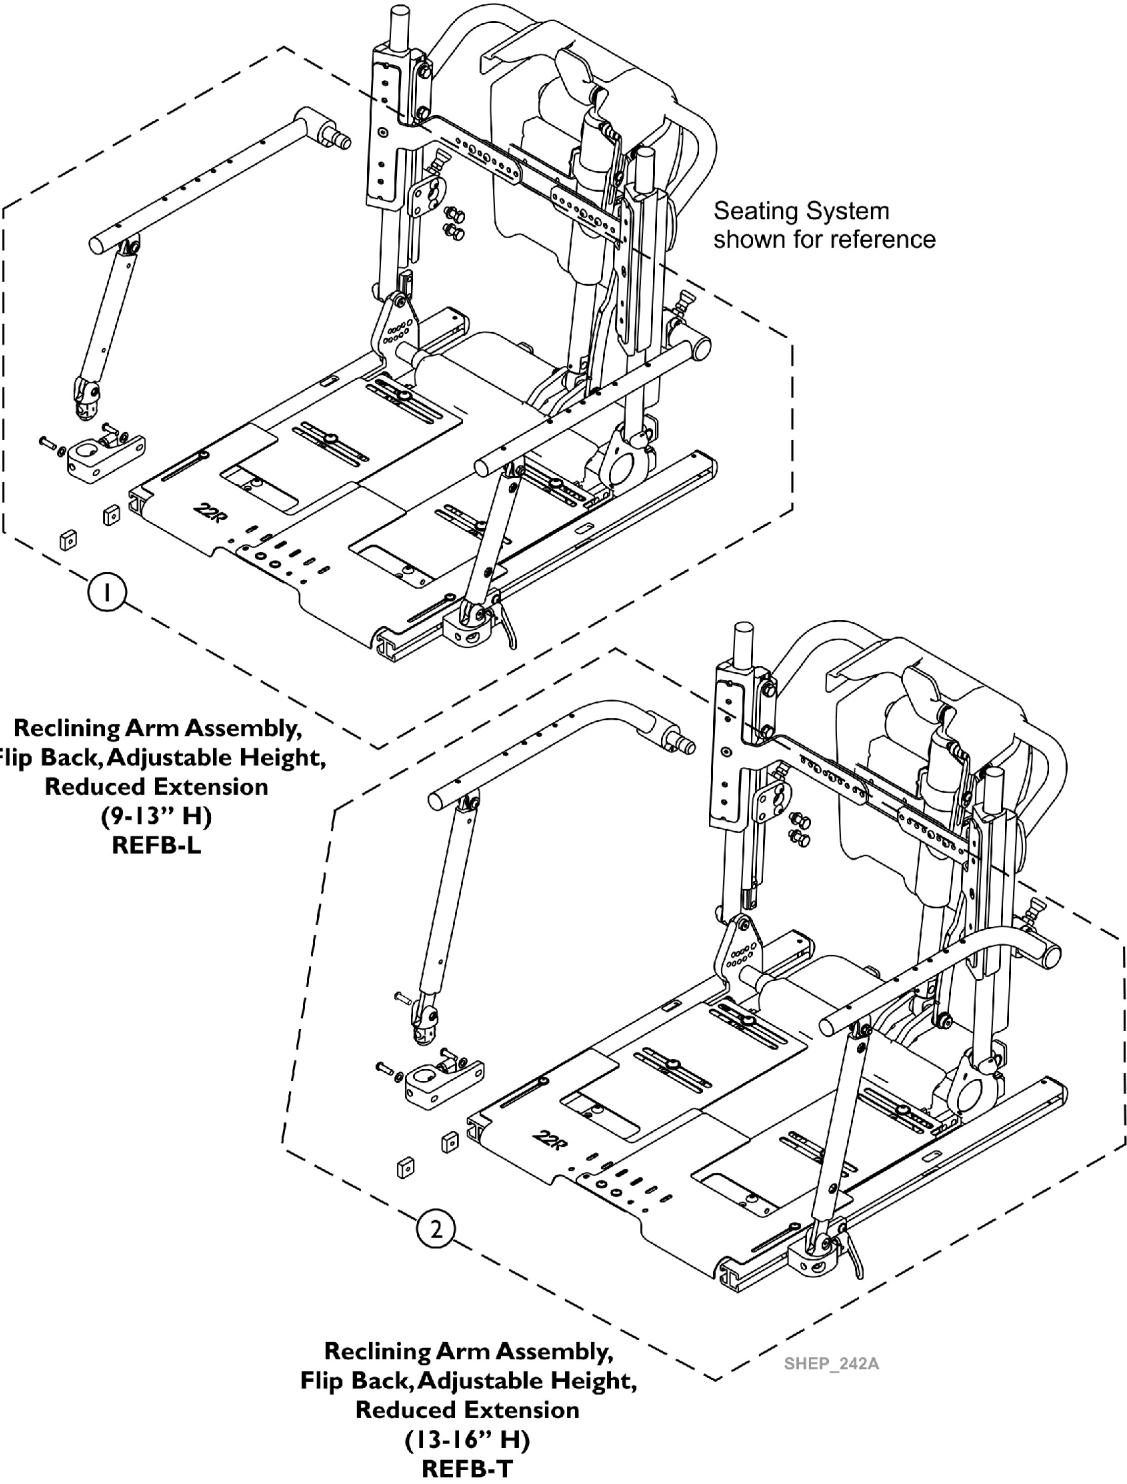

Ultra Low Maxx - Arm Assembly, Recline, Flip Back, Adjustable Height, Reduced Extension (REFB-L/ T)

Ultra Low Maxx - Arm Assembly, Recline, Flip Back, Adjustable Height, Reduced Extension (REFB-L/ T)

Item Number	Note	Part Number	Description	Quantity Per	
				Package	Assembly
1	A	60102666	Kit, Arm Assembly, Recline, Flip Back, Adjustable Height, Reduced Extension (Pair) (9-13" H)	2	1
2	A	60102715	Kit, Arm Assembly, Recline, Flip Back, Adjustable Height, Reduced Extension (Pair) (13-16" H)	2	1

NOTE: A - Arms include the Right and Left side Arm Assembly and Mounting Hardware