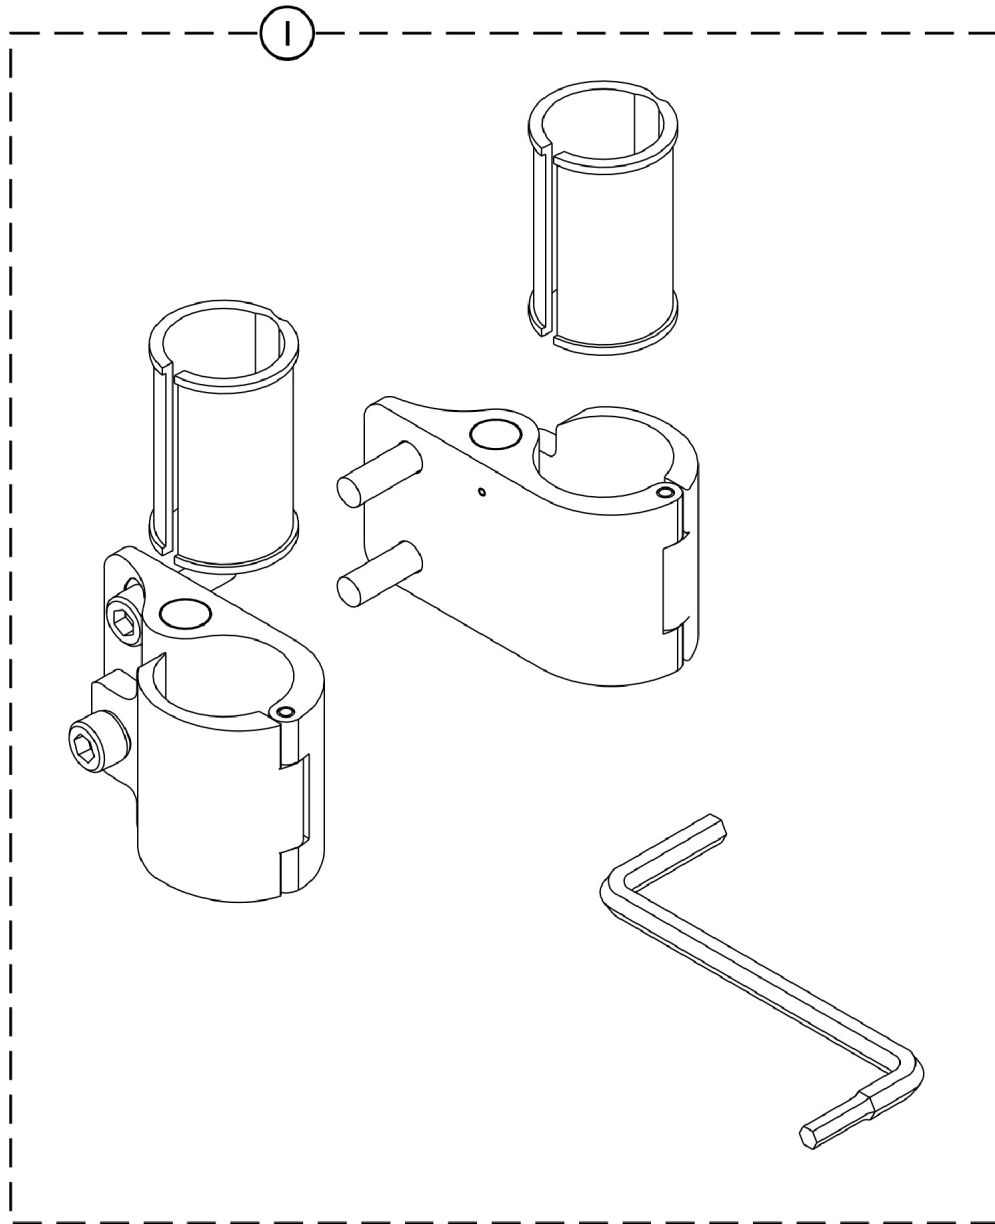

Mini-Set Clamp Only Hardware Kit (ULMT/ ASBA-2/ SLINGBK/ 16-22" Wide)

SHEP_224A

Item Number	Note	Part Number	Description	Quantity Per	
				Package	Assembly
1		60102675	Kit, Mini-Set Clamp Only Hardware (Pair)	1	1