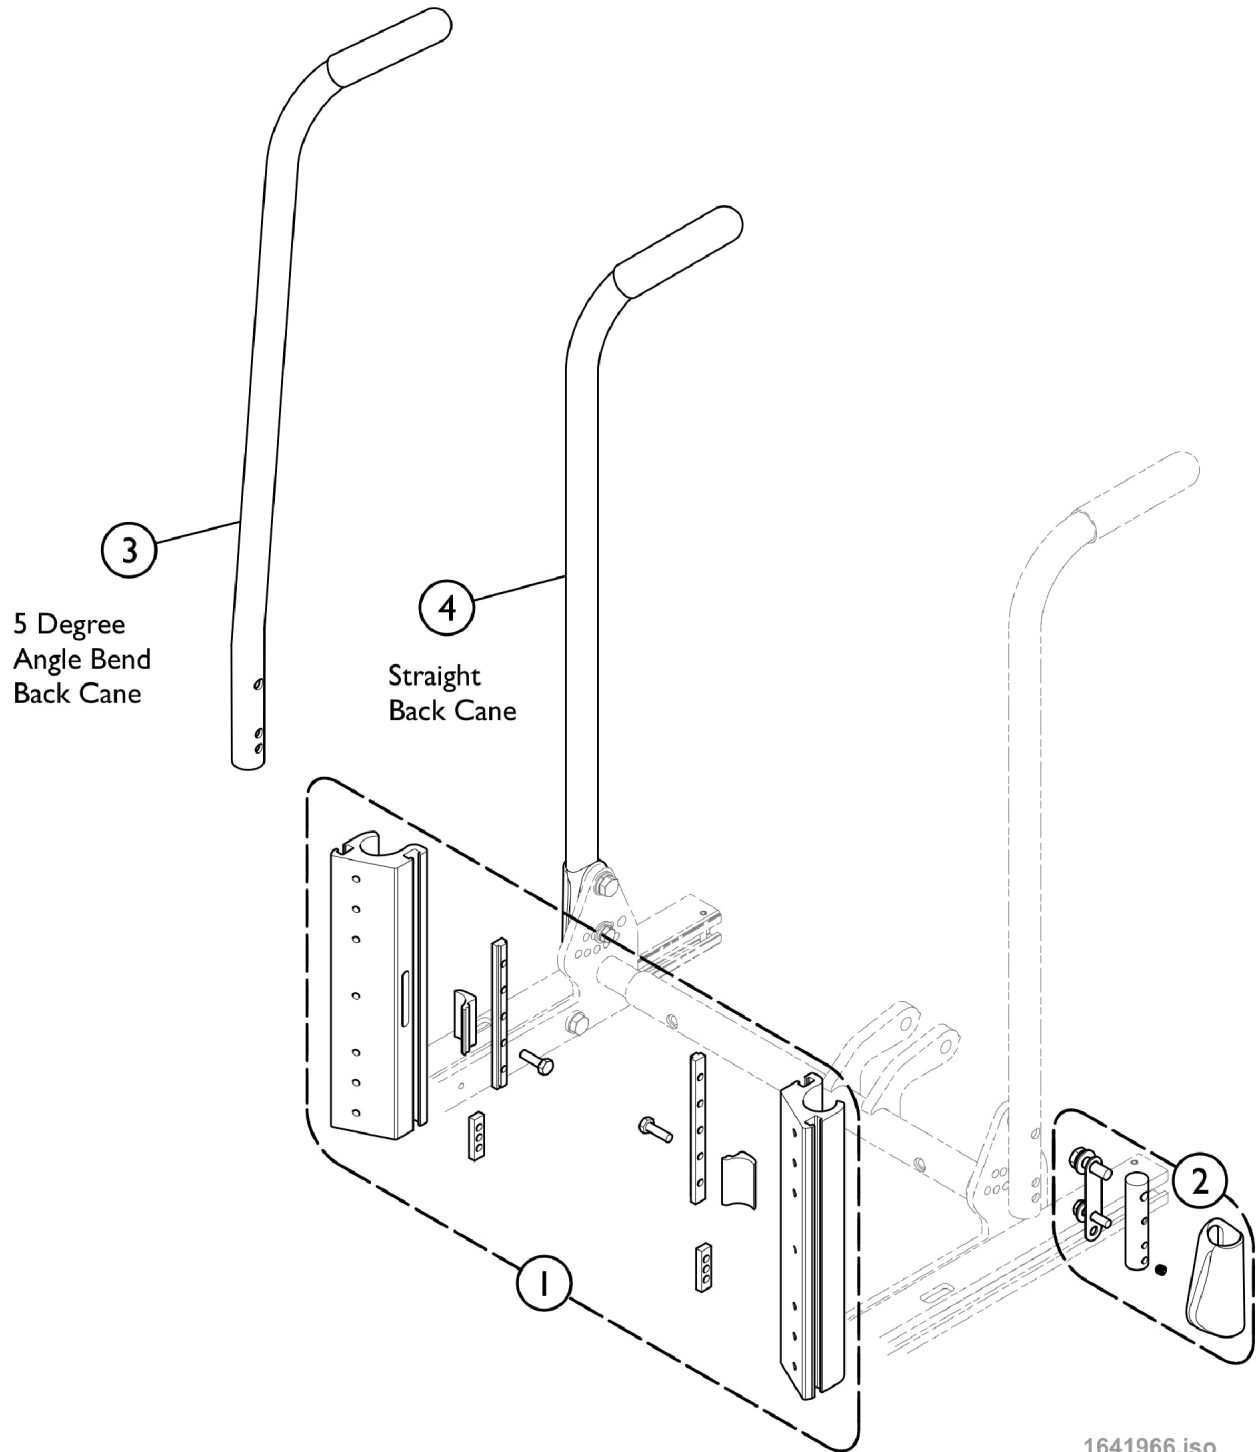

Canes, Back and Back Mount Rails and Hardware (ASBA-2/ ULMT)

1641966.iso
SHEP_207A

Canes, Back and Back Mount Rails and Hardware (ASBA-2/ ULMT)

Item Number	Note	Part Number	Description	Quantity Per	
				Package	Assembly
1		60102595	Kit, Rehab Back Mount Rails and Hardware (Pair)	1	1
2		60102640	Kit, Back Cane Mounting Hardware (Pair)	1	1
3	A	60103415	Kit, Back Cane Assembly, 5 Degree Angle Bend (20")	1	1
3	A	60103416	Kit, Back Cane Assembly, 5 Degree Angle Bend (22")	1	1
3	A	60103417	Kit, Back Cane Assembly, 5 Degree Angle Bend (24")	1	1
4		60103411	Kit, Back Cane Assembly, Straight (18")	1	1
4		60103412	Kit, Back Cane Assembly, Straight (20")	1	1
4		60103413	Kit, Back Cane Assembly, Straight (22")	1	1
4		60103414	Kit, Back Cane Assembly, Straight (24")	1	1

NOTE: A - Not used for model pick SLINGBK Sling Back Upholstery.