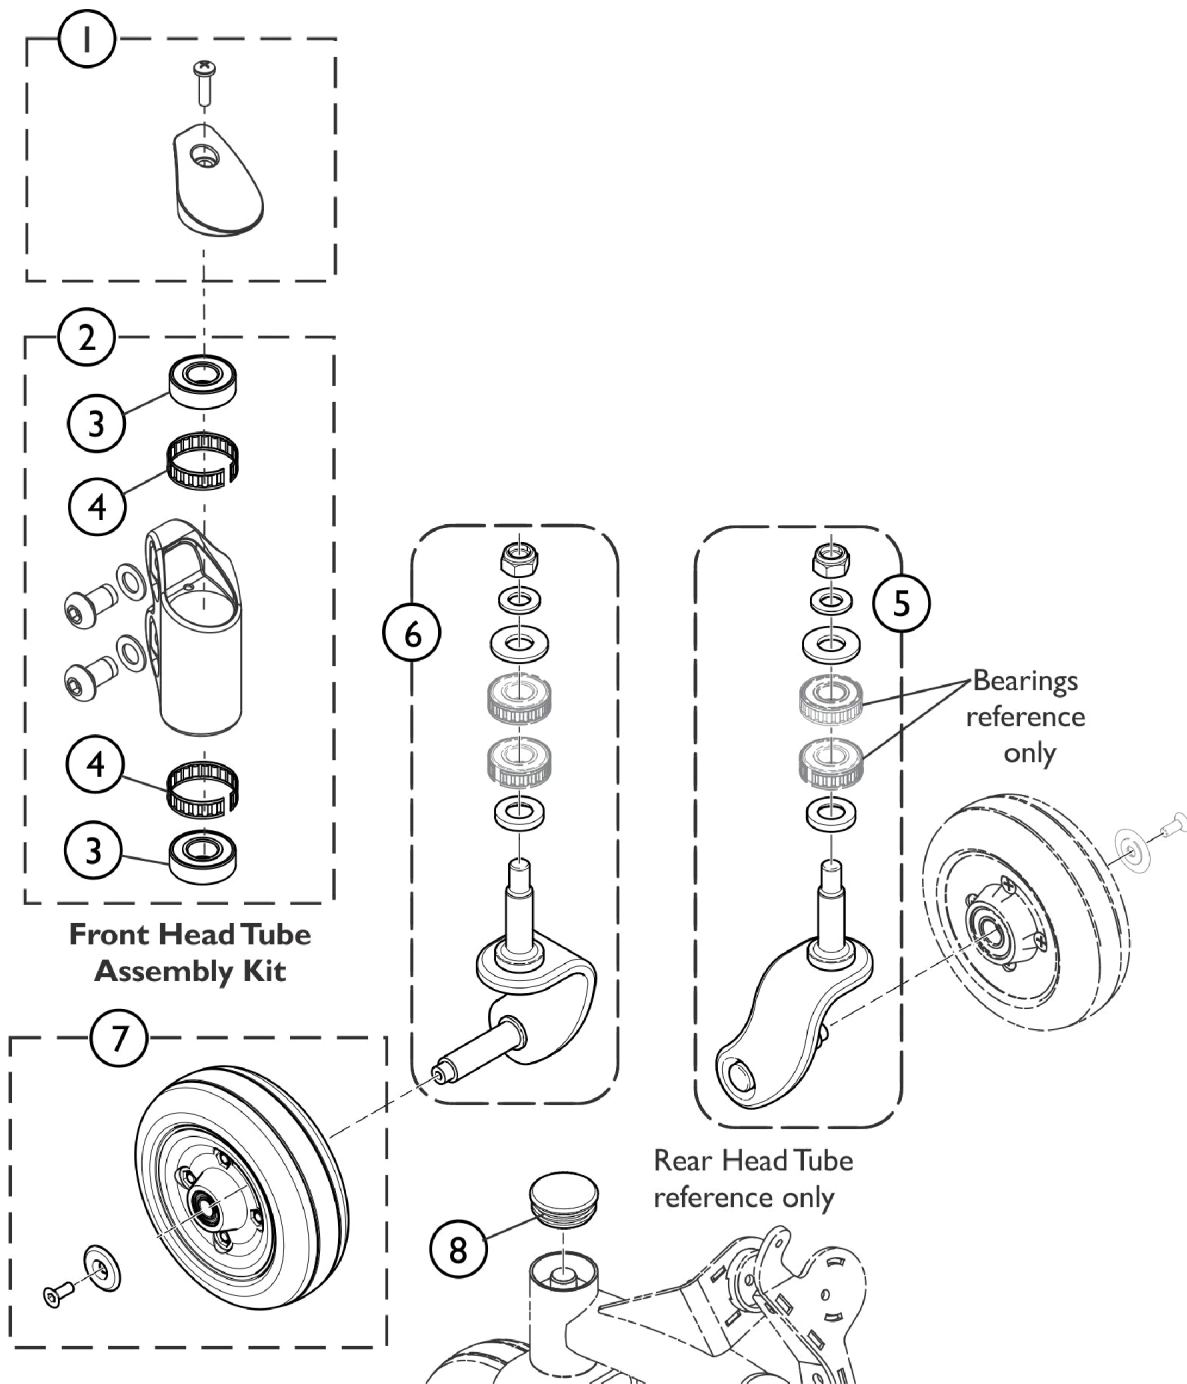

# Caster - 6" Front and Rear - Single Sided Fork

SHEP\_189A  
1641729.iso

## Caster - 6" Front and Rear - Single Sided Fork

Item Number	Note	Part Number	Description	Quantity Per	
				Package	Assembly
1		60102575	Kit, Head Tube Cap w/ Screw, Front - Right	1	1
1		60102577	Kit, Head Tube Cap w/ Screw, Front - Left	1	1
2	A	60102578	Kit, Front Head Tube Assembly - Right	1	1
2	A	60102576	Kit, Front Head Tube Assembly - Left	1	1
3		40117X006	Bearing (5/8")	1	2
4		1110717	Ring, Tolerance	1	2
5		60104599	Kit, Single Sided Fork Assembly w/ Hardware - Left	1	1
6		60104598	Kit, Single Sided Fork Assembly w/ Hardware - Right	1	1
7		60102605	Kit, Wheel w/ Bearings and Hardware, Black Tire and Black Rim (6" x 2")	1	1
8		60102818	Cap, Head Tube, Black	1	1
NOTE: A - Includes Front Head Tube, Hardware and items 3 and 4. Front Head Tube contains two plastic flange bearings (not shown) press fitted into place and not sold separately.					