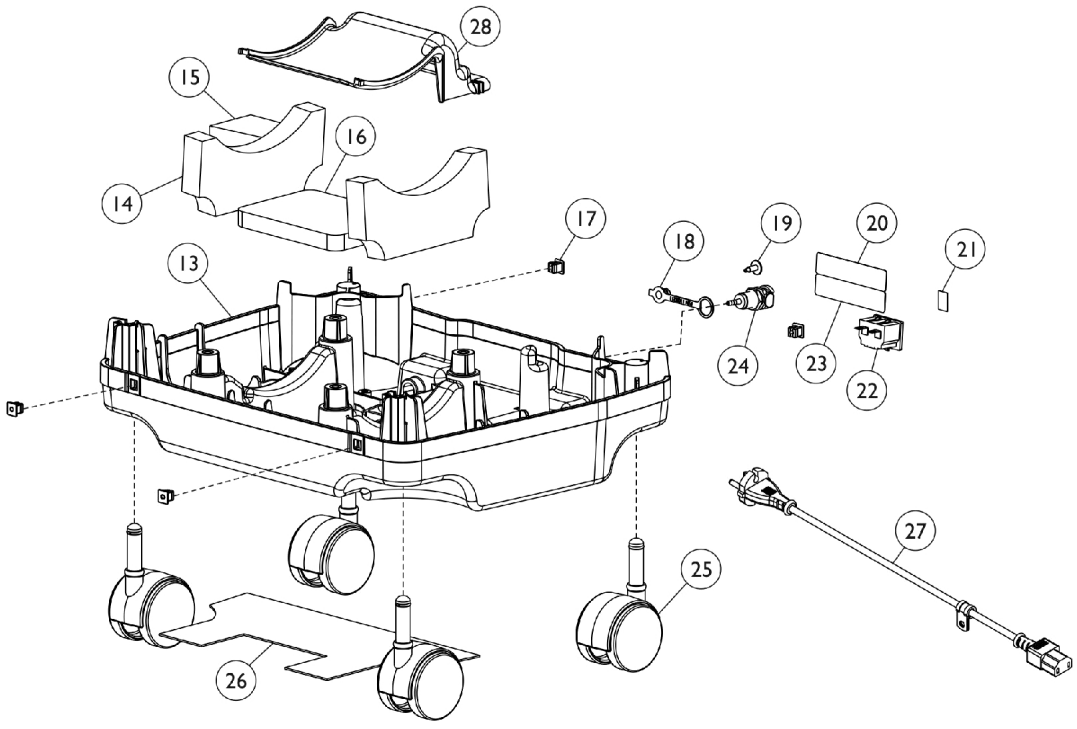

Cabinet and Base

Perfecto2 AW

Cabinet and Base Perfecto2 AW

Item Number	Note	Part Number	Description	Quantity Per	
				Package	Assembly
1	E,A	1154095-NLA	NLA - Tech Only - Top Shroud Assembly, Beige	1	1
2		1150725-NLA	NLA - Label, Text, English	1	1
3		1137267	Label, Diagnostic	1	1
4		1108810	Screw, Hi-Lo Six Lobe Drive (#10-16 x 5/8")	1	4
5		1153695	Foam, Inlet - Ceiling	1	1
6		1143492	Filter, Cabinet	1	1
7	E,F	1161831	Door, Cabinet Access, Beige	1	1
8		1153700	Foam, Inlet - Wall	1	1
9		1143465	Foam, Shroud - Side	1	2
10		1143464	Foam, Shroud - Front	1	1
11		1143550	Clip, Retaining	1	2
12	B	1156532	Inlet Air Scoop Assembly	1	1
13	C	1143451-NLA	NLA - Tech Only - Base, Concentrator	1	1
14		1153706	Foam, Damping - Base	1	2
15		1154501	Foam, Resonator	1	1
16		1153705	Foam, Damping Outlet Base	1	1
17		2000360	Grommet, Plastic	1	4
18		1108211	Cap, End, Dust, Green	1	1
19		1156530	Screw, Phillips Round Washer Head Tap (8-18 x 1/2")	1	1
20		1153702-NLA	NLA - Label, Spec (230V)	1	1
21		1136841-NLA	NLA - Label, Recycling	1	1
22		1105515-NLA	NLA - Tech Only - Module, Inlet (15A/ 250 VAC)	1	1
23		1143250	Label, European Rep Address	1	1
24		1104151	Fitting, Hose Barb with Nut (1/8")	1	1
25		1110426	Caster Assembly (2")	1	4
26		1153704	Damper, Sound Base	1	1
27		1156533-NLA	NLA - Tech Only - Power Cord Assembly w/ Clip	1	1
28		1143444-NLA	NLA - Tech Only - Baffle, Exhaust	1	1

NOTE: A - Includes Cabinet and Items 2-11. This item is No Longer Available in the US. This item comes from China only.
 B - Includes Inlet Foam and Scoop.
 C - Includes Base Only.
 E - Color was "Graphite" before 1/16/2009.
 F - Cabinet Access Door was revised 10/16/09 to allow the Cabinet Filter to be assembled to the outside of the Cabinet Access Door. The Cabinet Access Door is backward compatible in the field for models manufactured before 10/16/09.