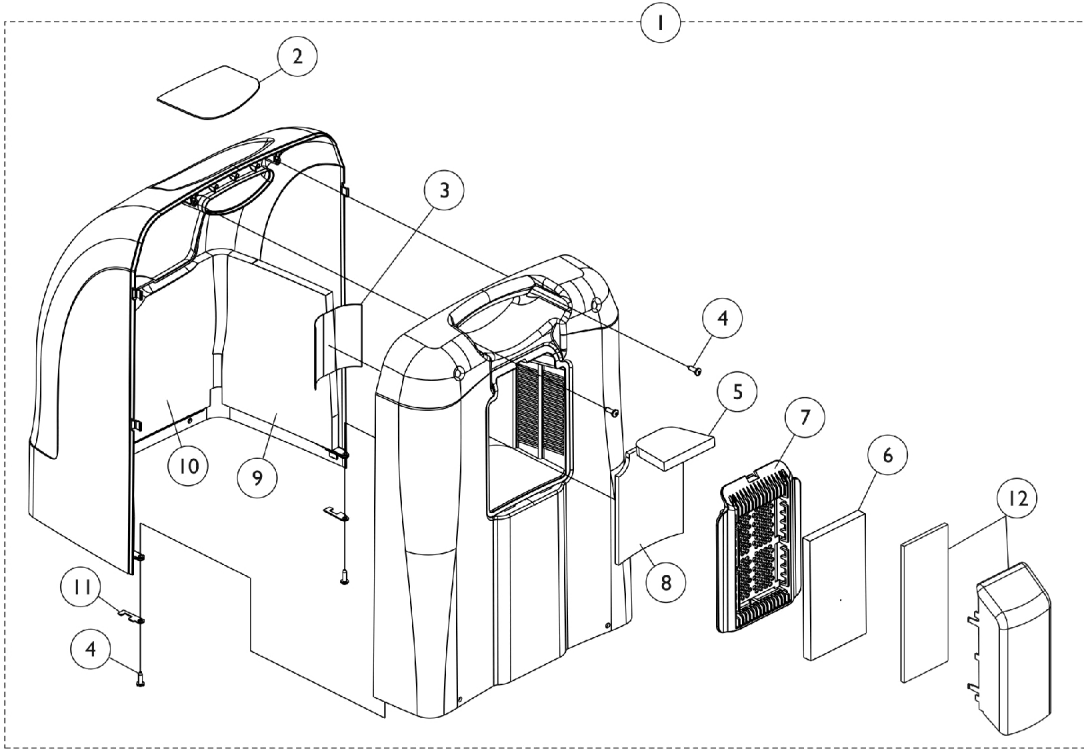

Cabinet and Base

Perfecto2 AW

Cabinet and Base Perfecto2 AW

Item Number	Note	Part Number	Description	Quantity Per	
				Package	Assembly
1	E,A	1154095-NLA	NLA - Tech Only - Top Shroud Assembly, Beige	1	1
2		1150725-NLA	NLA - Label, Text, English	1	1
3		1137267	Label, Diagnostic	1	1
4		1108810	Screw, Hi-Lo Six Lobe Drive (#10-16 x 5/8")	1	4
5		1153695	Foam, Inlet - Ceiling	1	1
6		1143492	Filter, Cabinet	1	1
7	E,F	1161831	Door, Cabinet Access, Beige	1	1
8		1153700	Foam, Inlet - Wall	1	1
9		1143465	Foam, Shroud - Side	1	2
10		1143464	Foam, Shroud - Front	1	1
11		1143550	Clip, Retaining	1	2
12	B	1156532	Inlet Air Scoop Assembly	1	1
13	C	1143451-NLA	NLA - Tech Only - Base, Concentrator	1	1
14		1153706	Foam, Damping - Base	1	2
15		1154501	Foam, Resonator	1	1
16		1153705	Foam, Damping Outlet Base	1	1
17		2000360	Grommet, Plastic	1	4
18		1108211	Cap, End, Dust, Green	1	1
19		1156530	Screw, Phillips Round Washer Head Tap (8-18 x 1/2")	1	1
20		1153702-NLA	NLA - Label, Spec (230V)	1	1
21		1136841-NLA	NLA - Label, Recycling	1	1
22		1105515-NLA	NLA - Tech Only - Module, Inlet (15A/ 250 VAC)	1	1
23		1143250	Label, European Rep Address	1	1
24		1104151	Fitting, Hose Barb with Nut (1/8")	1	1
25		1110426	Caster Assembly (2")	1	4
26		1153704	Damper, Sound Base	1	1
27		1156533-NLA	NLA - Tech Only - Power Cord Assembly w/ Clip	1	1
28		1143444-NLA	NLA - Tech Only - Baffle, Exhaust	1	1

NOTE: A - Includes Cabinet and Items 2-11. This item is No Longer Available in the US. This item comes from China only.
 B - Includes Inlet Foam and Scoop.
 C - Includes Base Only.
 E - Color was "Graphite" before 1/16/2009.
 F - Cabinet Access Door was revised 10/16/09 to allow the Cabinet Filter to be assembled to the outside of the Cabinet Access Door. The Cabinet Access Door is backward compatible in the field for models manufactured before 10/16/09.