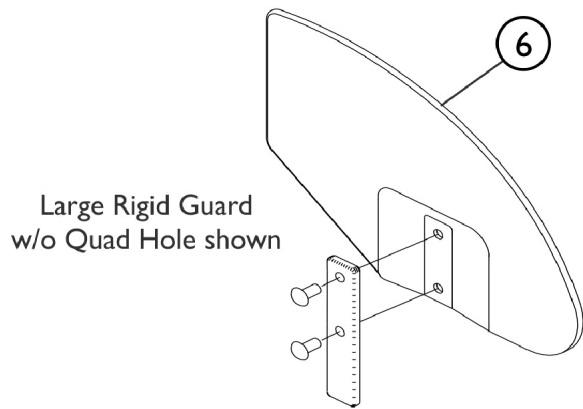

Rigid Side Guards

Rigid Side Guards

Item Number	Note	Part Number	Description	Quantity Per	
				Package	Assembly
1	A	1036342	Kit, Side Guard Hardware (Pair)	1	1
2		1032249	Clamp, Half, Threaded	1	1
3		1018692-NLA	NLA - Clamp, Half, Non-Threaded	1	1
4		1013971	Washer, Nylon (1/4 x 7/16 x 5/64")	1	1
5		1003545	Screw, Socket Head (1/4-20 x 1-1/4")	1	1
6		1036344	Guard, Side, Large w/o Quad Hole - Right (7-3/4" H x 12-3/8" D)	1	1
6		1036345	Guard, Side, Large w/o Quad Hole - Left (7-3/4" H x 12-3/8" D)	1	1
6		1036346	Guard, Side, Small w/o Quad Hole - Right (6-1/4" H x 11-1/4" D)	1	1
6		1036347	Guard, Side, Small w/o Quad Hole - Left (6-1/4" H x 11-1/4" D)	1	1
7		1036405	Guard, Side, Large w/ Quad Hole - Right (7-3/4" H x 12-3/8" D)	1	1
7		1036406	Guard, Side, Large w/ Quad Hole - Left (7-3/4" H x 12-3/8" D)	1	1
7		1036407	Guard, Side, Small w/ Quad Hole - Right (6-1/4" H x 11-1/4" D)	1	1
7		1036408	Guard, Side, Small w/ Quad Hole - Left (6-1/4" H x 11-1/4" D)	1	1