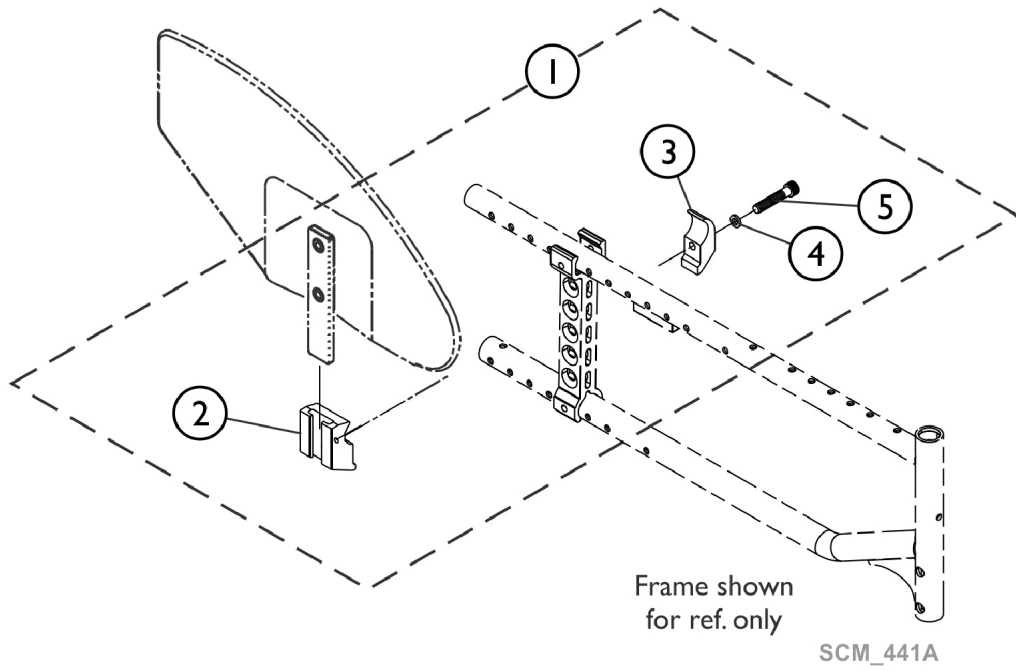

Rigid Side Guards

Rigid Side Guards

Item Number	Note	Part Number	Description	Quantity Per	
				Package	Assembly
1	A	1036342	Kit, Side Guard Hardware (Pair)	1	1
2		1032249	Clamp, Half, Threaded	1	1
3		1018692-NLA	NLA - Clamp, Half, Non-Threaded	1	1
4		1013971	Washer, Nylon (1/4 x 7/16 x 5/64")	1	1
5		1003545	Screw, Socket Head (1/4-20 x 1-1/4")	1	1
6		1036344	Guard, Side, Large w/o Quad Hole - Right (7-3/4" H x 12-3/8" D)	1	1
6		1036345	Guard, Side, Large w/o Quad Hole - Left (7-3/4" H x 12-3/8" D)	1	1
6		1036346	Guard, Side, Small w/o Quad Hole - Right (6-1/4" H x 11-1/4" D)	1	1
6		1036347	Guard, Side, Small w/o Quad Hole - Left (6-1/4" H x 11-1/4" D)	1	1
7		1036405	Guard, Side, Large w/ Quad Hole - Right (7-3/4" H x 12-3/8" D)	1	1
7		1036406	Guard, Side, Large w/ Quad Hole - Left (7-3/4" H x 12-3/8" D)	1	1
7		1036407	Guard, Side, Small w/ Quad Hole - Right (6-1/4" H x 11-1/4" D)	1	1
7		1036408	Guard, Side, Small w/ Quad Hole - Left (6-1/4" H x 11-1/4" D)	1	1