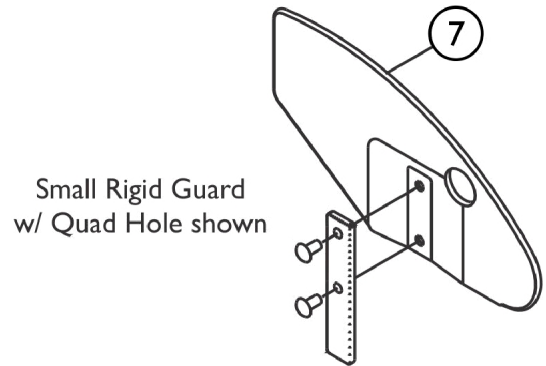

Rigid Side Guards

Rigid Side Guards

Item Number	Note	Part Number	Description	Quantity Per	
				Package	Assembly
1	A	1036342	Kit, Side Guard Hardware (Pair)	1	1
2		1032249	Clamp, Half, Threaded	1	1
3		1018692-NLA	NLA - Clamp, Half, Non-Threaded	1	1
4		1013971	Washer, Nylon (1/4 x 7/16 x 5/64")	1	1
5		1003545	Screw, Socket Head (1/4-20 x 1-1/4")	1	1
6		1036344	Guard, Side, Large w/o Quad Hole - Right (7-3/4" H x 12-3/8" D)	1	1
6		1036345	Guard, Side, Large w/o Quad Hole - Left (7-3/4" H x 12-3/8" D)	1	1
6		1036346	Guard, Side, Small w/o Quad Hole - Right (6-1/4" H x 11-1/4" D)	1	1
6		1036347	Guard, Side, Small w/o Quad Hole - Left (6-1/4" H x 11-1/4" D)	1	1
7		1036405	Guard, Side, Large w/ Quad Hole - Right (7-3/4" H x 12-3/8" D)	1	1
7		1036406	Guard, Side, Large w/ Quad Hole - Left (7-3/4" H x 12-3/8" D)	1	1
7		1036407	Guard, Side, Small w/ Quad Hole - Right (6-1/4" H x 11-1/4" D)	1	1
7		1036408	Guard, Side, Small w/ Quad Hole - Left (6-1/4" H x 11-1/4" D)	1	1