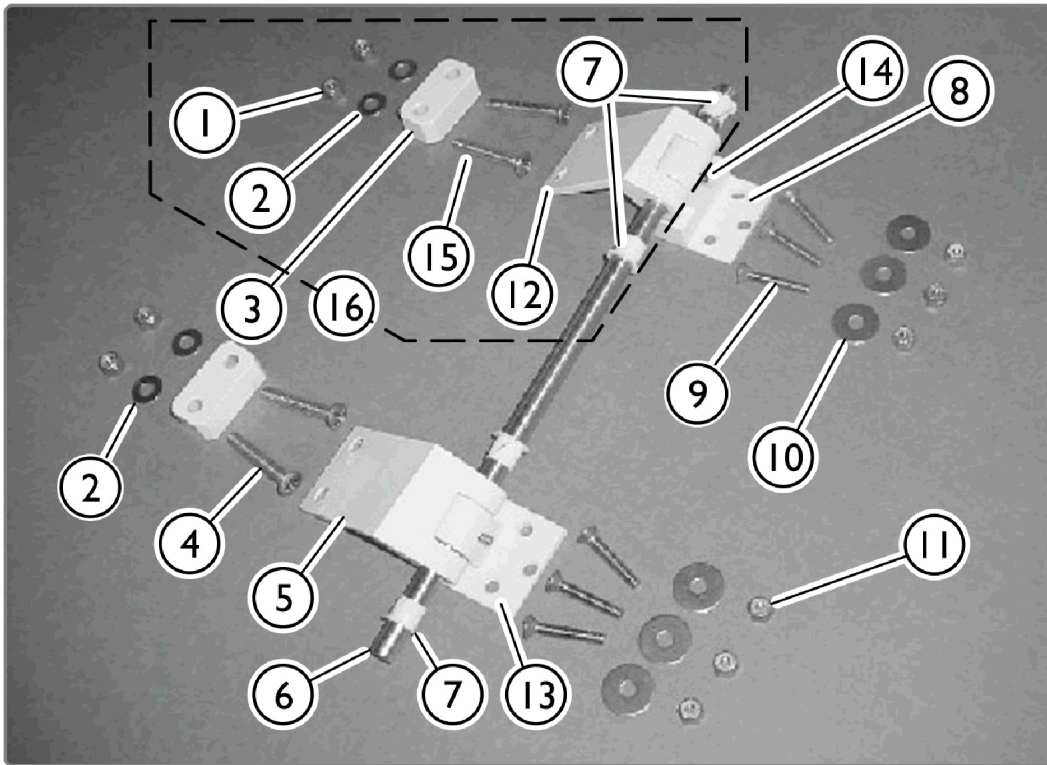

IH3602GXL, IH3752G, IH3802G - Door Hinge Assembly

SPC_045A

Item Number	Note	Part Number	Description	Quantity Per	
				Package	Assembly
1		PAR9921	Loc-Nut	1	4
2		PAR9919	Washer	1	4
3		IHPAR3610W	Spacer, Block, White (3/4")	1	2
3		IHPAR3611W	Spacer, Block, White (5/8")	1	2
3		IHPAR3612W-NLA	NLA - Spacer, Block, White (11/16")	1	2
4		PAR9920	Bolt, Door Hinge, Lower	1	2
5		IHPAR3622LB	Hinge, Lower Door, Bisque	1	1
6	A	IHPAR3615A	Pin, Door Hinge	1	1
7		IHPAR3609	Bushing, Hinge	1	4
8		IHPAR3623B	Bracket, Upper Door Hinge, Off White	1	1
9		1127641	Screw, Phillips, Flat Head (1/4-20 x 2")	1	6
10		PAR9918	Washer	1	6
11		PAR9916	Nut (1/4-20)	1	6
13		IHPAR3624B	Bracket, Lower Door Hinge, Off White	1	1
14		IHPAR3625	Screw, Set, Hinge Bracket	1	1
16	B	60001324	Kit, Upper Door Hinge, Off White	1	1

NOTE: A - IHPAR3615A (one piece hinge pin) replaces 2 of IHPAR3615 (single hinge pin).
 B - If Tub was manufactured before 09/22/17, entire Kit item #16 part number 60001324 must be ordered. Includes items 1, 2, 7, 12 and 15. Item 12 and 15 are not sold separately. Item 15 Screws should be torqued to 45-60 in-lbs.

For item #12 and 15 order item #16 part number 60001324 as a replacement.