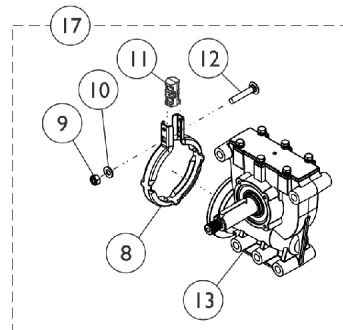

SSD Gearbox Assembly

4-Pole Motor/SSD Gearbox Assembly shown for reference only