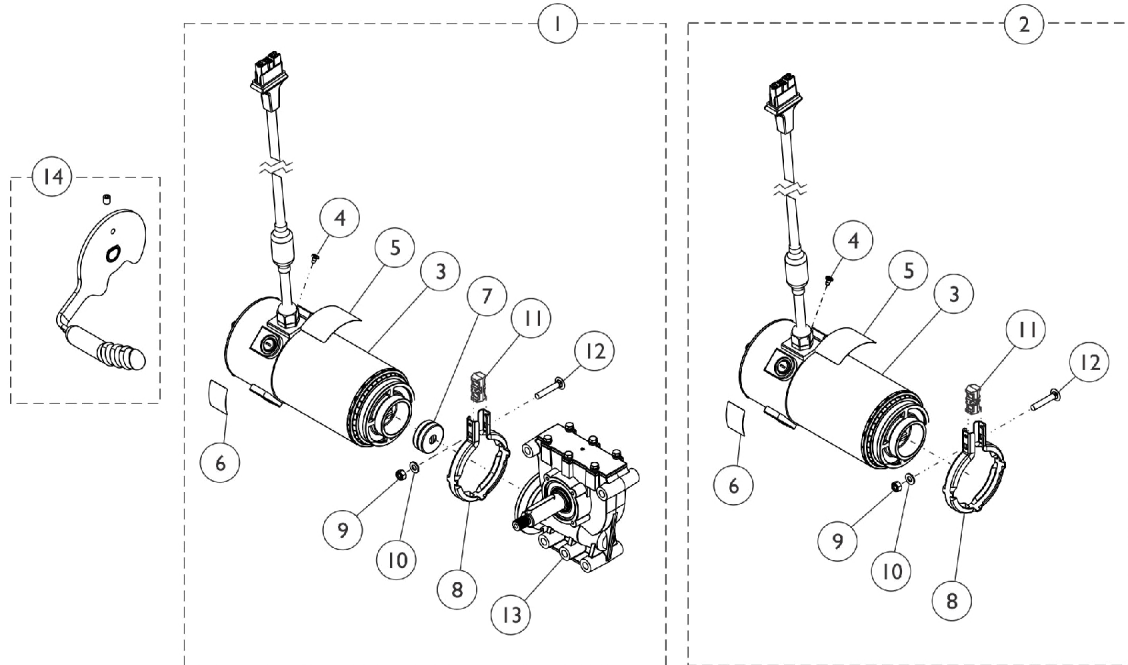

4-Pole Motor/SSD Gearbox Assembly

4-Pole Motor Assembly

Motor/SSD Gearbox Band Clamp and Hardware Kit

SSD Gearbox Assembly

4-Pole Motor/SSD Gearbox Assembly shown for reference only

Walking Beam shown for reference only

Item Number	Note	Part Number	Description	Quantity Per	
				Package	Assembly
2	A,D,K, O	1179217-NLA	Decal, Push/Drive	1	1
			Sheet, Insert Parts Service	1	1
			Grease, Super Lube (1cc Tube)	1	1
			Label, Refer To User Manual	1	1
			NLA - Kit, Motor Assembly, 4-Pole Low Speed	1	1
			Motor Assembly, 4-Pole Low Speed	1	1
			Screw, Phillips Pan Head Tap (M4 x .7 x 6mm)	1	1
			Decal, Motor Warning	1	1
			Decal, Push/Drive	1	1
			Clamp, Band	1	1
			Locknut (M6 x 1)	1	1
			Washer, Plain (1/4 x 1/2 x 9/16")	1	1
			Spacer, Clamp, Molded	1	1
			Bolt, Round Head Square Neck (M6 x 1 x 35mm)	1	1
Instruction Sheet, Installation	1	1			
2	B,D,K, R	1179218-NLA	Grease, Super Lube (1cc Tube)	1	1
			NLA - Kit, Motor Assembly, 4-Pole High Speed	1	1
			Motor Assembly, 4-Pole High Speed	1	1
			Screw, Phillips Pan Head Tap (M4 x .7 x 6mm)	1	1
			Decal, Motor Warning	1	1
			Decal, Push/Drive	1	1
			Clamp, Band	1	1
			Locknut (M6 x 1)	1	1
			Washer, Plain (1/4 x 1/2 x 9/16")	1	1
			Spacer, Clamp, Molded	1	1
			Bolt, Round Head Square Neck (M6 x 1 x 35mm)	1	1
			Instruction Sheet, Installation	1	1
			Grease, Super Lube (1cc Tube)	1	1
			2	B,D,K	1195983
Motor Assembly, 4-Pole High Speed	1	1			
Decal, Motor Warning	1	1			
Decal, Push/Drive	1	1			
Label, Refer To User Manual	1	1			
Clamp, Band	1	1			
Locknut (M6 x 1)	1	1			
Washer, Plain (1/4 x 1/2 x 9/16")	1	1			
Spacer, Clamp, Molded	1	1			
Bolt, Round Head Square Neck (M6 x 1 x 35mm)	1	1			
Instruction Sheet, Installation	1	1			
Sheet, Insert Parts Service	1	1			
Grease, Super Lube (1cc Tube)	1	1			
7		1168883			