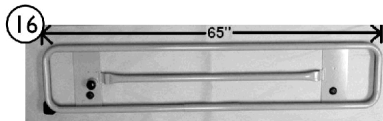

Bed Rails - BS1180/76

SICC_I25A

Bed Rails - BS1180/76

Item Number	Note	Part Number	Description	Quantity Per	
				Package	Assembly
1		IHECRLAS	Assist Rails (Pair)	2	1
2		RAILSAELT-NLA	NLA - Assist Rail Assembly - Left Side	1	1
3		RAILSAERT-NL A	NLA - Assist Rail Assembly - Right Side	1	1
4		IHECBAAS	Set of Assist Bars	2	1
5		RAILABLT-NLA	NLA - Assist Bar - Left Side	1	1
6		RAILABRT-NLA	NLA - Assist Bar - Right Side	1	1
7		KITASSISTR1	Kit, Assist Rail Mounting Hardware	1	1
8		RLBRACKAEP- NLA	NLA - Bracket, Mounting, Assist Rail - Left Side	1	1
9		RRBRACKAEP- NLA	NLA - Bracket, Mounting, Assist Rail - Right Side	1	1
10		RLBRACKASTR P-NLA	NLA - Punched Bracket, No Guard - Left Hand	1	1
11		RRBRACKASTR P-NLA	NLA - Punched Bracket, No Guard - Right Hand	1	1
12		IHARRLFUL-NL A	NLA - Full Rails (Set)	1	1
13		IHARRLPAR-NL A	NLA - Partial Rails (Set)	1	1
14		RAILS0080FLNT -NLA	NLA - Full Rail - Left Hand	1	1
15		RAILS0080PLNT -NLA	NLA - Partial Rail - Left Hand	1	1
16		RAILS0080FRN T-NLA	NLA - Full Rail - Right Hand	1	1
17		RAILS0080PRN T-NLA	NLA - Partial Rail - Right Hand	1	1
18		SRA001LA-NLA	NLA - Short Rail Arm - Left	1	1
19		SRA001RA-NLA	NLA - Short Rail Arm - Right	1	1
20		LRA001LA-NLA	NLA - Long Rail Arm - Left	1	1
21		LRA001RA-NLA	NLA - Long Rail Arm - Right	1	1
22		RAILBRACKNT- NLA	NLA - Rail Bracket	1	1
23		COL34R-NLA	NLA - Locking Set Collar	1	1
24		1189259	Kit, Knob - Latch	1	1
			Knob, LATCH-0002 (3/8-16 x 1-3/8")	1	1
			Spring, Compression (3/4 x 1 x 3/64")	1	1
			Screw, Shoulder Slotted Head (1/2 x 1/2", 3/8-16)	1	1
25		1186856	Spring, Compression (3/4 x 1 x 3/64")	1	2
26		1165068	Package, End Plug	10	1
27		1189260	Kit, Assist Rail Mounting	1	1
			Bolt, Shoulder (3/8-16 x 3/4")	1	1
			Washer, Belleville (33/64 x 1-1/64 x 3/32")	1	1
			Washer, Flat Edge (17-32 x 1-1/4 x 1/8")	1	1
			Washer, Nylon (33/64 x 2-1/2 x 3/64")	1	1
			Locknut (3/8-16)	1	1
			Washer, Plain (17/32 x 1-1/4 x 1/8")	1	1
28		1189261	Kit, Rail Mounting Hardware	1	1