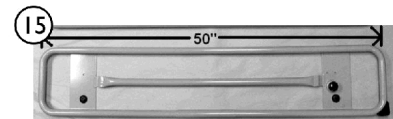

Bed Rails - BS1180/76

SICC_I25A

Bed Rails - BS1180/76

Item Number	Note	Part Number	Description	Quantity Per	
				Package	Assembly
1		IHECRLAS	Assist Rails (Pair)	2	1
2		RAILSAELT-NLA	NLA - Assist Rail Assembly - Left Side	1	1
3		RAILSAERT-NL A	NLA - Assist Rail Assembly - Right Side	1	1
4		IHECBAAS	Set of Assist Bars	2	1
5		RAILABLT-NLA	NLA - Assist Bar - Left Side	1	1
6		RAILABRT-NLA	NLA - Assist Bar - Right Side	1	1
7		KITASSISTR1	Kit, Assist Rail Mounting Hardware	1	1
8		RLBRACKAEP- NLA	NLA - Bracket, Mounting, Assist Rail - Left Side	1	1
9		RRBRACKAEP- NLA	NLA - Bracket, Mounting, Assist Rail - Right Side	1	1
10		RLBRACKASTR P-NLA	NLA - Punched Bracket, No Guard - Left Hand	1	1
11		RRBRACKASTR P-NLA	NLA - Punched Bracket, No Guard - Right Hand	1	1
12		IHARRLFUL-NL A	NLA - Full Rails (Set)	1	1
13		IHARRLPAR-NL A	NLA - Partial Rails (Set)	1	1
14		RAILS0080FLNT -NLA	NLA - Full Rail - Left Hand	1	1
15		RAILS0080PLNT -NLA	NLA - Partial Rail - Left Hand	1	1
16		RAILS0080FRN T-NLA	NLA - Full Rail - Right Hand	1	1
17		RAILS0080PRN T-NLA	NLA - Partial Rail - Right Hand	1	1
18		SRA001LA-NLA	NLA - Short Rail Arm - Left	1	1
19		SRA001RA-NLA	NLA - Short Rail Arm - Right	1	1
20		LRA001LA-NLA	NLA - Long Rail Arm - Left	1	1
21		LRA001RA-NLA	NLA - Long Rail Arm - Right	1	1
22		RAILBRACKNT- NLA	NLA - Rail Bracket	1	1
23		COL34R-NLA	NLA - Locking Set Collar	1	1
24		1189259	Kit, Knob - Latch	1	1
			Knob, LATCH-0002 (3/8-16 x 1-3/8")	1	1
			Spring, Compression (3/4 x 1 x 3/64")	1	1
			Screw, Shoulder Slotted Head (1/2 x 1/2", 3/8-16)	1	1
25		1186856	Spring, Compression (3/4 x 1 x 3/64")	1	2
26		1165068	Package, End Plug	10	1
27		1189260	Kit, Assist Rail Mounting	1	1
			Bolt, Shoulder (3/8-16 x 3/4")	1	1
			Washer, Belleville (33/64 x 1-1/64 x 3/32")	1	1
			Washer, Flat Edge (17-32 x 1-1/4 x 1/8")	1	1
			Washer, Nylon (33/64 x 2-1/2 x 3/64")	1	1
			Locknut (3/8-16)	1	1
			Washer, Plain (17/32 x 1-1/4 x 1/8")	1	1
28		1189261	Kit, Rail Mounting Hardware	1	1