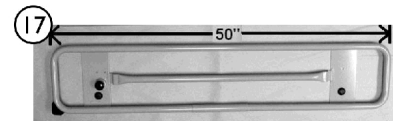

Bed Rails - BS1180/76

SICC_I25A

Bed Rails - BS1180/76

Item Number	Note	Part Number	Description	Quantity Per	
				Package	Assembly
1		IHECRLAS	Assist Rails (Pair)	2	1
2		RAILSAELT-NLA	NLA - Assist Rail Assembly - Left Side	1	1
3		RAILSAERT-NL A	NLA - Assist Rail Assembly - Right Side	1	1
4		IHECBAAS	Set of Assist Bars	2	1
5		RAILABLT-NLA	NLA - Assist Bar - Left Side	1	1
6		RAILABRT-NLA	NLA - Assist Bar - Right Side	1	1
7		KITASSISTR1	Kit, Assist Rail Mounting Hardware	1	1
8		RLBRACKAEP- NLA	NLA - Bracket, Mounting, Assist Rail - Left Side	1	1
9		RRBRACKAEP- NLA	NLA - Bracket, Mounting, Assist Rail - Right Side	1	1
10		RLBRACKASTR P-NLA	NLA - Punched Bracket, No Guard - Left Hand	1	1
11		RRBRACKASTR P-NLA	NLA - Punched Bracket, No Guard - Right Hand	1	1
12		IHARRLFUL-NL A	NLA - Full Rails (Set)	1	1
13		IHARRLPAR-NL A	NLA - Partial Rails (Set)	1	1
14		RAILS0080FLNT -NLA	NLA - Full Rail - Left Hand	1	1
15		RAILS0080PLNT -NLA	NLA - Partial Rail - Left Hand	1	1
16		RAILS0080FRN T-NLA	NLA - Full Rail - Right Hand	1	1
17		RAILS0080PRN T-NLA	NLA - Partial Rail - Right Hand	1	1
18		SRA001LA-NLA	NLA - Short Rail Arm - Left	1	1
19		SRA001RA-NLA	NLA - Short Rail Arm - Right	1	1
20		LRA001LA-NLA	NLA - Long Rail Arm - Left	1	1
21		LRA001RA-NLA	NLA - Long Rail Arm - Right	1	1
22		RAILBRACKNT- NLA	NLA - Rail Bracket	1	1
23		COL34R-NLA	NLA - Locking Set Collar	1	1
24		1189259	Kit, Knob - Latch	1	1
			Knob, LATCH-0002 (3/8-16 x 1-3/8")	1	1
			Spring, Compression (3/4 x 1 x 3/64")	1	1
			Screw, Shoulder Slotted Head (1/2 x 1/2", 3/8-16)	1	1
25		1186856	Spring, Compression (3/4 x 1 x 3/64")	1	2
26		1165068	Package, End Plug	10	1
27		1189260	Kit, Assist Rail Mounting	1	1
			Bolt, Shoulder (3/8-16 x 3/4")	1	1
			Washer, Belleville (33/64 x 1-1/64 x 3/32")	1	1
			Washer, Flat Edge (17-32 x 1-1/4 x 1/8")	1	1
			Washer, Nylon (33/64 x 2-1/2 x 3/64")	1	1
			Locknut (3/8-16)	1	1
			Washer, Plain (17/32 x 1-1/4 x 1/8")	1	1
28		1189261	Kit, Rail Mounting Hardware	1	1