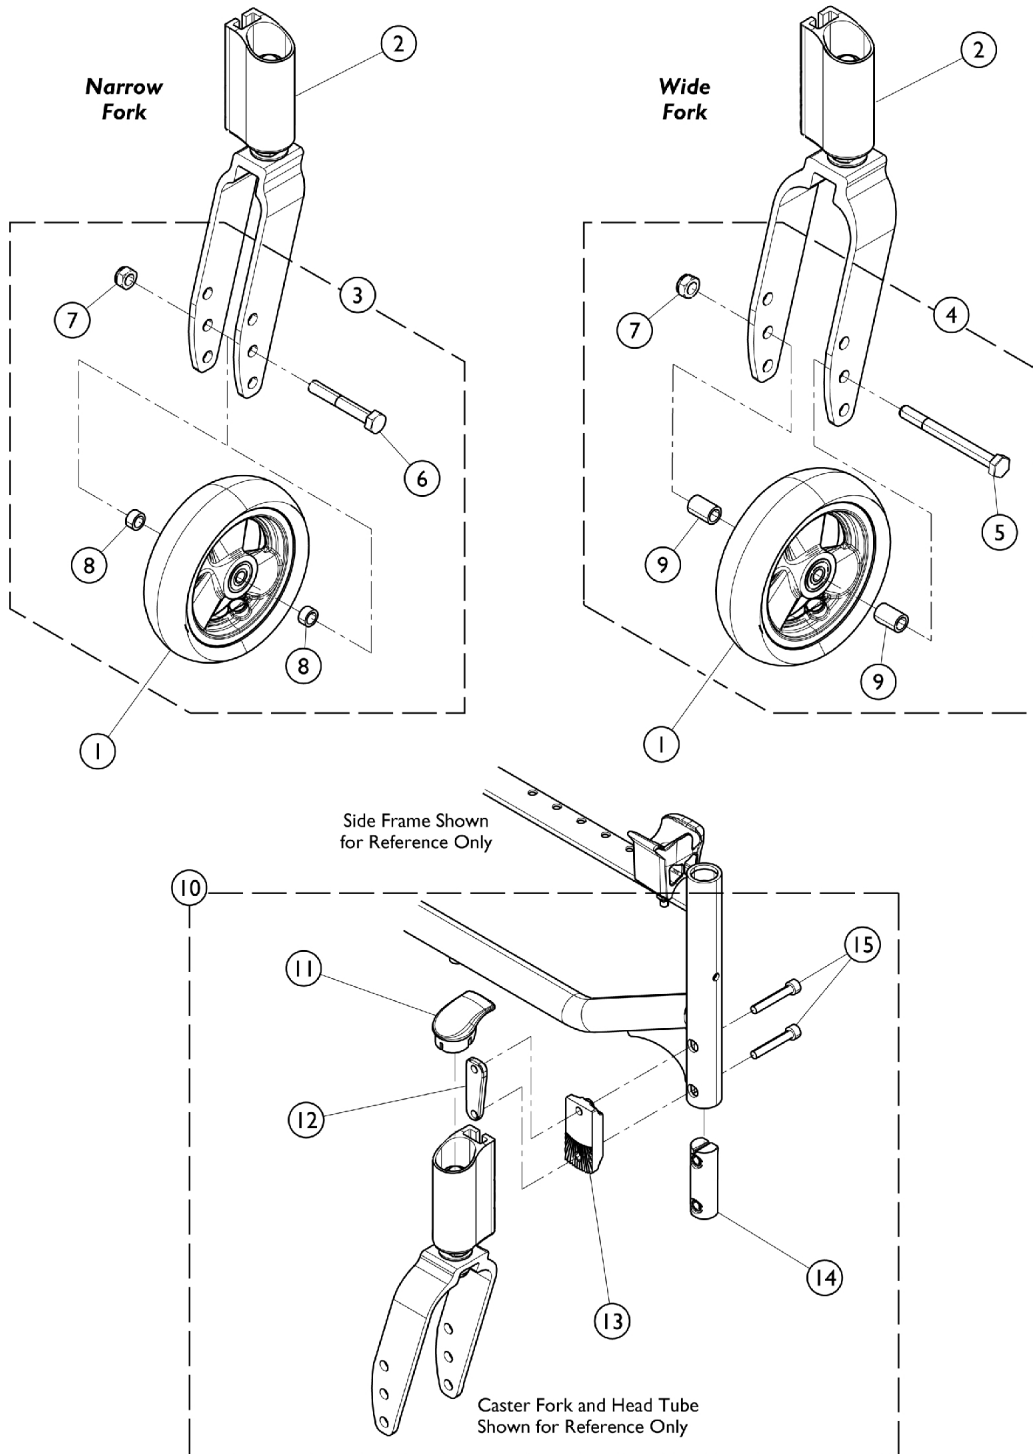

Casters - Caster, Headtube and Fork w/ Mtg. Hdwr.

Casters - Caster, Headtube and Fork w/ Mtg. Hdwr.

Item Number	Note	Part Number	Description	Quantity Per	
				Package	Assembly
1		See Chart	#1 Casters	1	1
2		See Chart	#2 Headtube Forks w/ Hardware	1	1
3	A	1169075	Kit, Caster Attaching Hardware, Narrow Fork (Pair)	1	1
6			Bolt, Cap, Hex Head (M8 x 55mm)	1	2
7			NLA - Locknut (M8 x 1.25)	1	2
8			Spacer (5/16 x 15/32 x 1/4")	1	4
4	B	1173020	Kit, Caster Attaching Hardware, Wide (Pair)	1	1
5			NLA - Screw, Hex Head (M8 x 1.25 x 80mm)	1	2
7			NLA - Locknut (M8 x 1.25)	1	2
9			Spacer, Caster	1	4
10	C,E	1169073	Kit, Headtube Attaching Hardware (Pair)	1	1
11			Cap, Head Tube, Caster Housing	1	2
12			Plate, Mounting Tube Head	1	2
13			Plate, Mounting Caster, Inner	1	2
14			Insert, Support Fork	1	2
15			Screw, (M6 x 1 x 37mm)	1	4
10	D	1172240	Kit, Headtube Attachment Hardware (TRBKTS/TRRO)	1	1
11			Cap, Head Tube, Caster Housing	1	2
12			Plate, Mounting Tube Head	1	2
13			Plate, Mounting Caster, Inner	1	2
14			Insert, Support Fork	1	2

NOTE: A - Includes items 6, 7, and 8.
 B - Includes items 5, 7, and 9.
 C - Includes items 11 - 15.
 D - Includes items 11 - 14.
 E - Please review your Owners Manual for Torque Specification and Torque Label when replacing parts from this kit.

#1 Casters

Caster Type	Wheel/Tire Type	Tire Size	Part No.	Mounting Hardware
5ALUM	Aluminum Urethane	5"	1026952	1169075
AT901	Composite Urethane	5"	1029496	1169075
AT5SOFT	Soft Roll	5 x 1-1/2"	1157706	1173020
AT902	Composite Urethane	6"	1029500	1169075
6PNEU	Composite Pneumatic	6 x 1-1/4"	1044040	1169075
AT903	Composite Urethane	8 x 1-1/4"	1166026	1169076
AT1292	Composite Pneumatic	8 x 1-1/4"	1166028	1169076
1492	Pneumatic w/ FF Insert	8 x 1-1/4"	1166027	1169076

NOTE: A - Also order Part Number 1449245 (2) when order replacement parts.