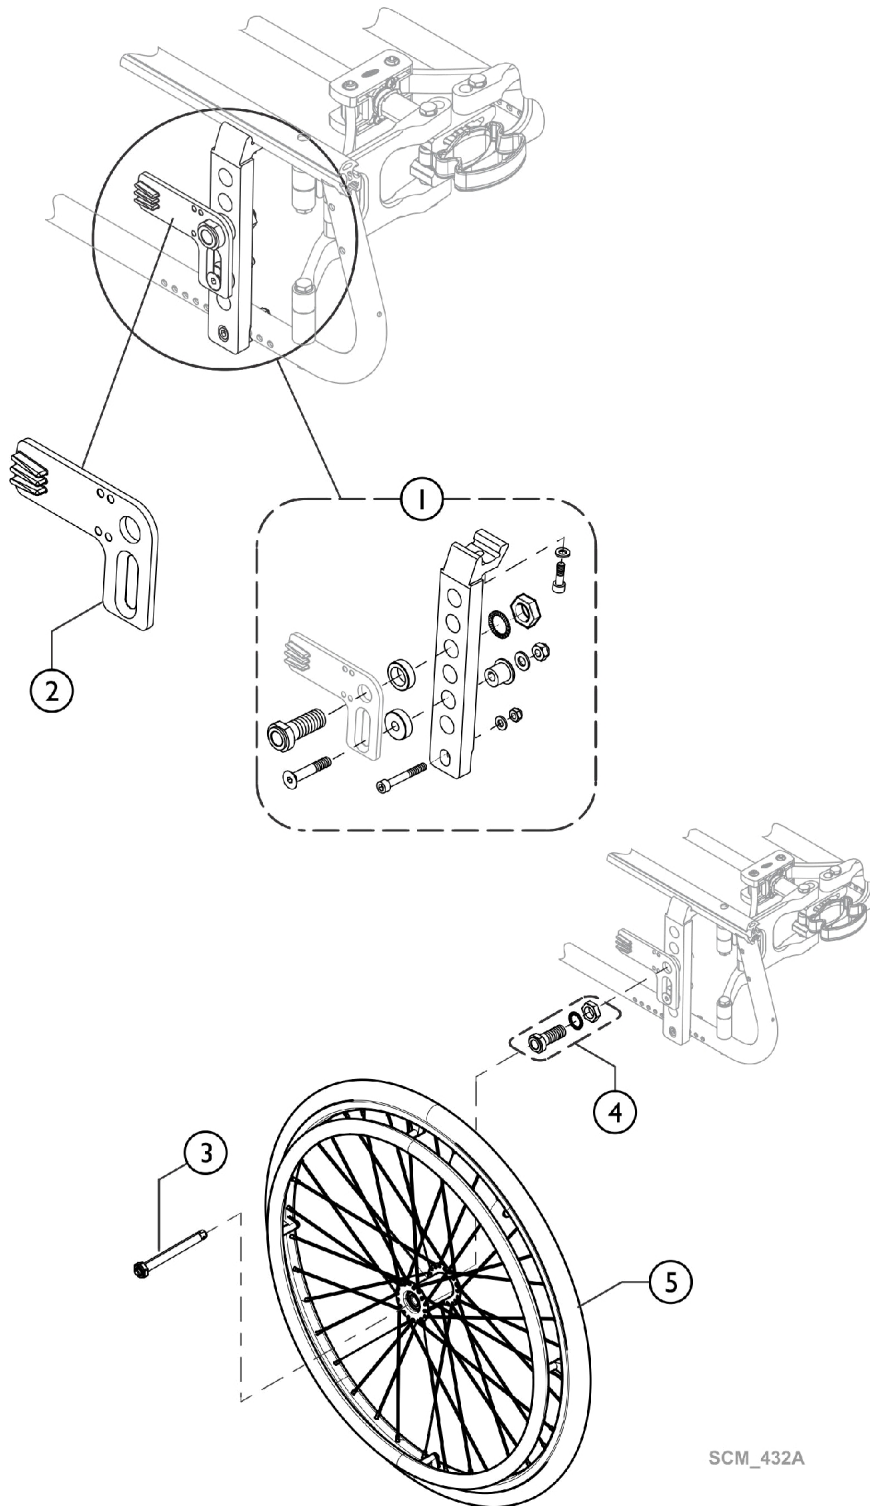

Wheels - Rear - Supports - Twion

SCM_432A

Wheels - Rear - Supports - Twion

Item Number	Note	Part Number	Description	Quantity Per	
				Package	Assembly
1		SP1566599	Kit, Twion, Bracket Set (Pair)	2	1
2		SP1565787	Kit, Torque receiver twion with angle (Pair)	2	1
3		SP1456261	Stub Axle 1/2, Le=104.05 Mm L=123.00 Mm	1	1
4		SP1463606	Kit, Axle Receiver 1/2. Length=50.8Mm Incl.	1	1
5		SP1641140	Rear Wheel 24" for 12.7 Mm Axle, Twion	1	1