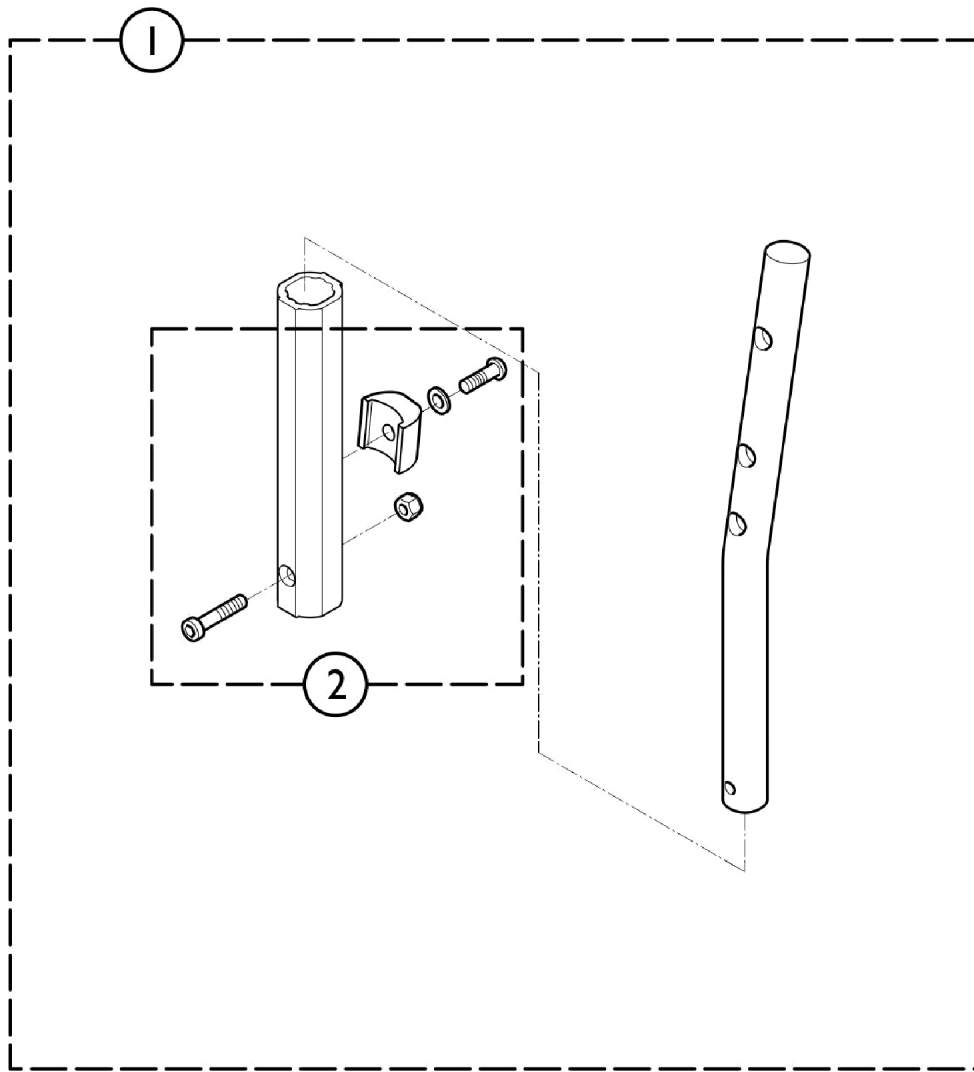

Adjustable Height - No Pushhandle (HNDL4ADJ)

SCM 125A

Item Number	Note	Part Number	Description	Quantity Per	
				Package	Assembly
1	A	SP1584776	Cane, Back, Adjustable Height, w/o Push Handle (14-16")	1	2
1	A	SP1584777	Cane, Back, Adjustable Height, w/o Push Handle (16-20")	1	2
2		SP1589825	Kit, Adjustable Back Cane, Tube Hardware	1	2