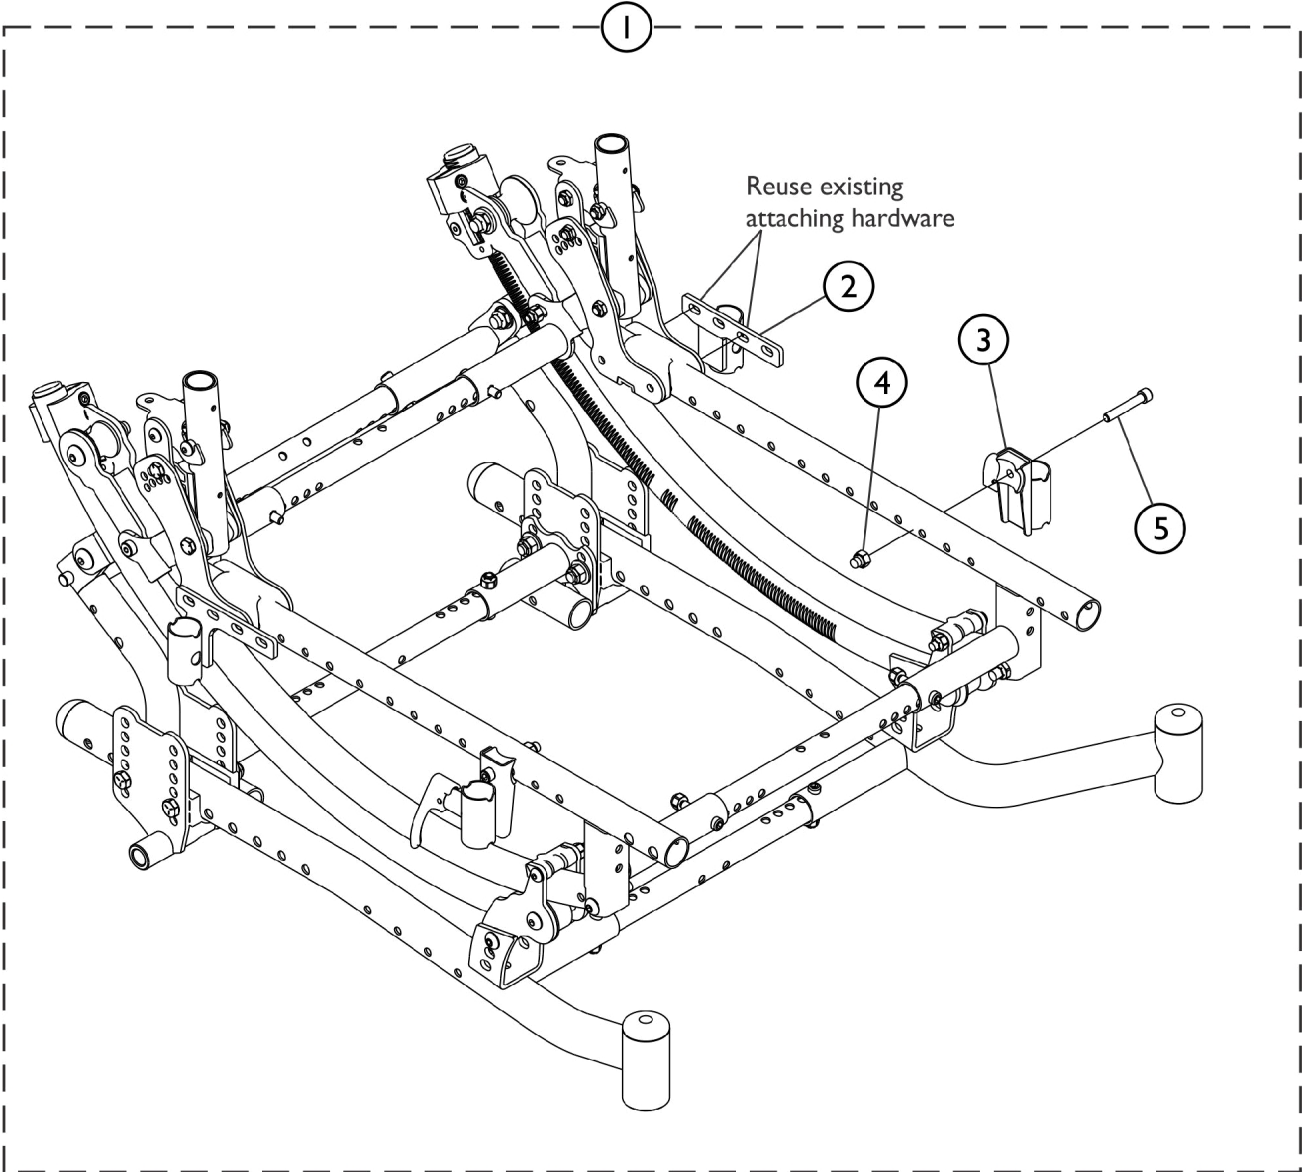

Arm Attaching Hardware, Recliner, 2-Pt. Low

Arm Attaching Hardware, Recliner, 2-Pt. Low

Item Number	Note	Part Number	Description	Quantity Per	
				Package	Assembly
1	A	1170541	Kit, Recliner Arm Attaching Hardware, 2-PT. LOW	1	1

NOTE: A - Kit accommodates both right and left side. Includes items 2-5.