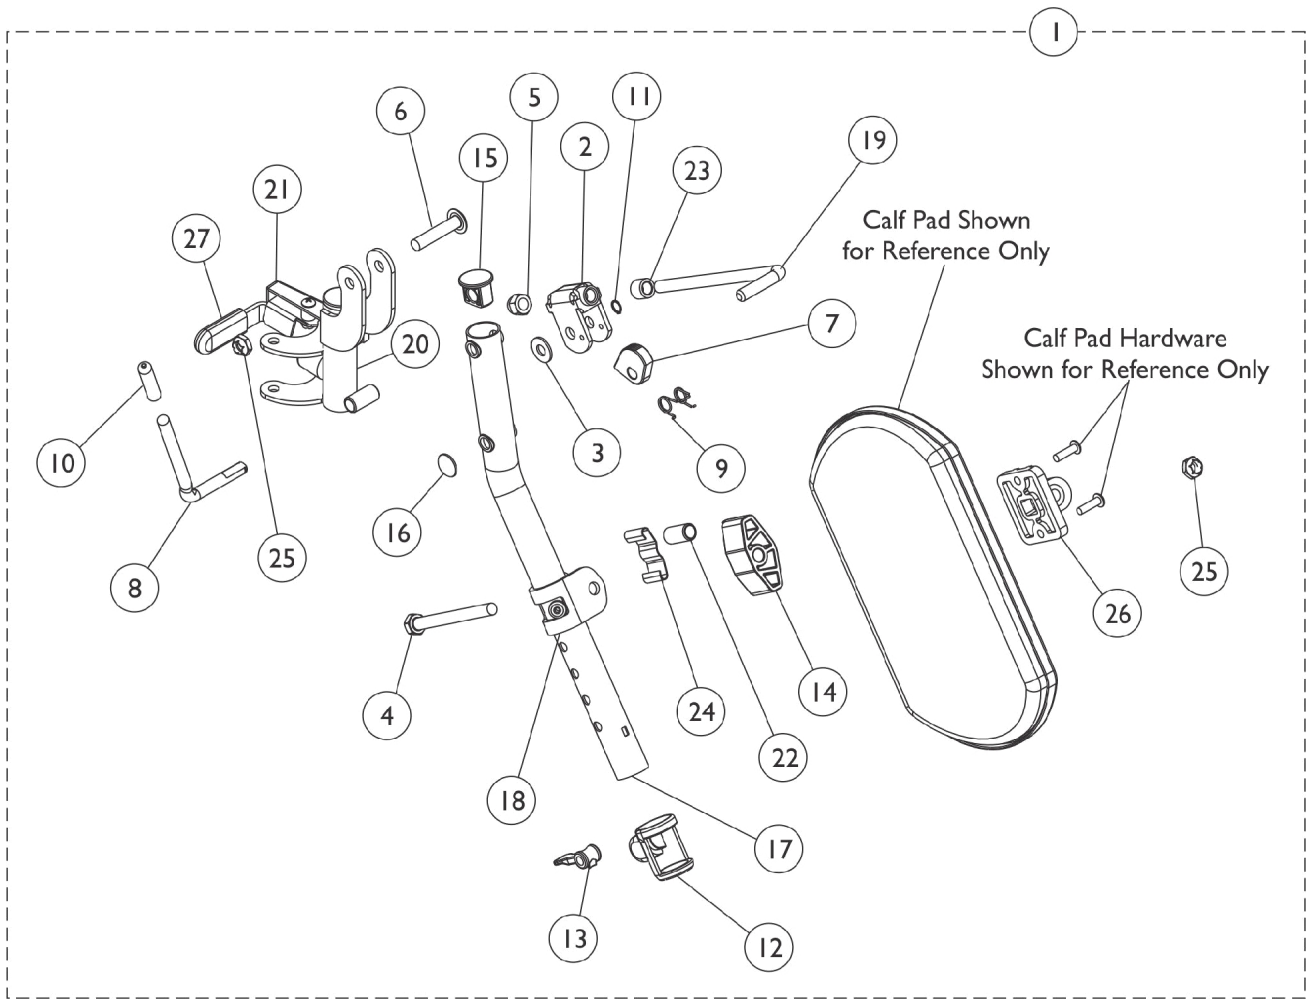

Legrest Support Assembly GT94H Series

Legrest Support Assembly GT94H Series

Item Number	Note	Part Number	Description	Quantity Per	
				Package	Assembly
1	A,B	1194381	Legrest Support Assembly, Hemi, Black - Right	1	1
1	A,B	1194382	Legrest Support Assembly, Hemi, Black - Left	1	1
3		1013519	Washer, Nylon (5/16 x 11/16 x 1/16")	1	1
4		1014807	Screw, Hex Head (5/16-24 x 3-1/4")	1	1
5		10261X000	Nut, Acorn (5/16-24)	1	1
6		1030948	Screw, Slotted Truss Head (5/16-24 x 1-1/2")	1	1
7		1037125	Cam, Legrest	1	1
8		1037126	Handle, Release	1	1
9		1037485	Spring, Release	1	1
10		1040060	Tip, Plastic, Black	1	1
11		1040831	Ring, Snap	1	1
12		1048085	Housing, Cam	1	1
13		1048086	Lever, Cam, Black	1	1
14		1091220	Spacer, Legrest	1	1
15		1095433	Plug Button, Black (7/8")	1	1
16		1096773	Nut, Push Dome (5/16")	1	1
19		42326X001	Bar, Ratchet	1	1
22		47328X003	Bushing, Pivot (5/16 x 7/16 x 7/8")	1	1
23		47330X003	Spacer (5/16 x 1/2 x 3/8")	1	1
24		48823X008	Spring, Leaf	1	1
25		60264X001	Locknut (5/16-24)	1	2
26		04526X019	Plate, Legrest Pad	1	1
27		1006490-NLA	NLA - Tip, Plastic, Black	1	1
27	C	1127688	Package, Plastic Tip, Black	10	1

NOTE: A - Includes items 2-27. Items 2, 17, 18, 20 21 are not available for sale. Order item #1 for replacement.
B - Item #20 includes: Item 27, bumper, screws, plug, springs, nuts, handle release, Legrest Support and bushing.
C - Not Shown