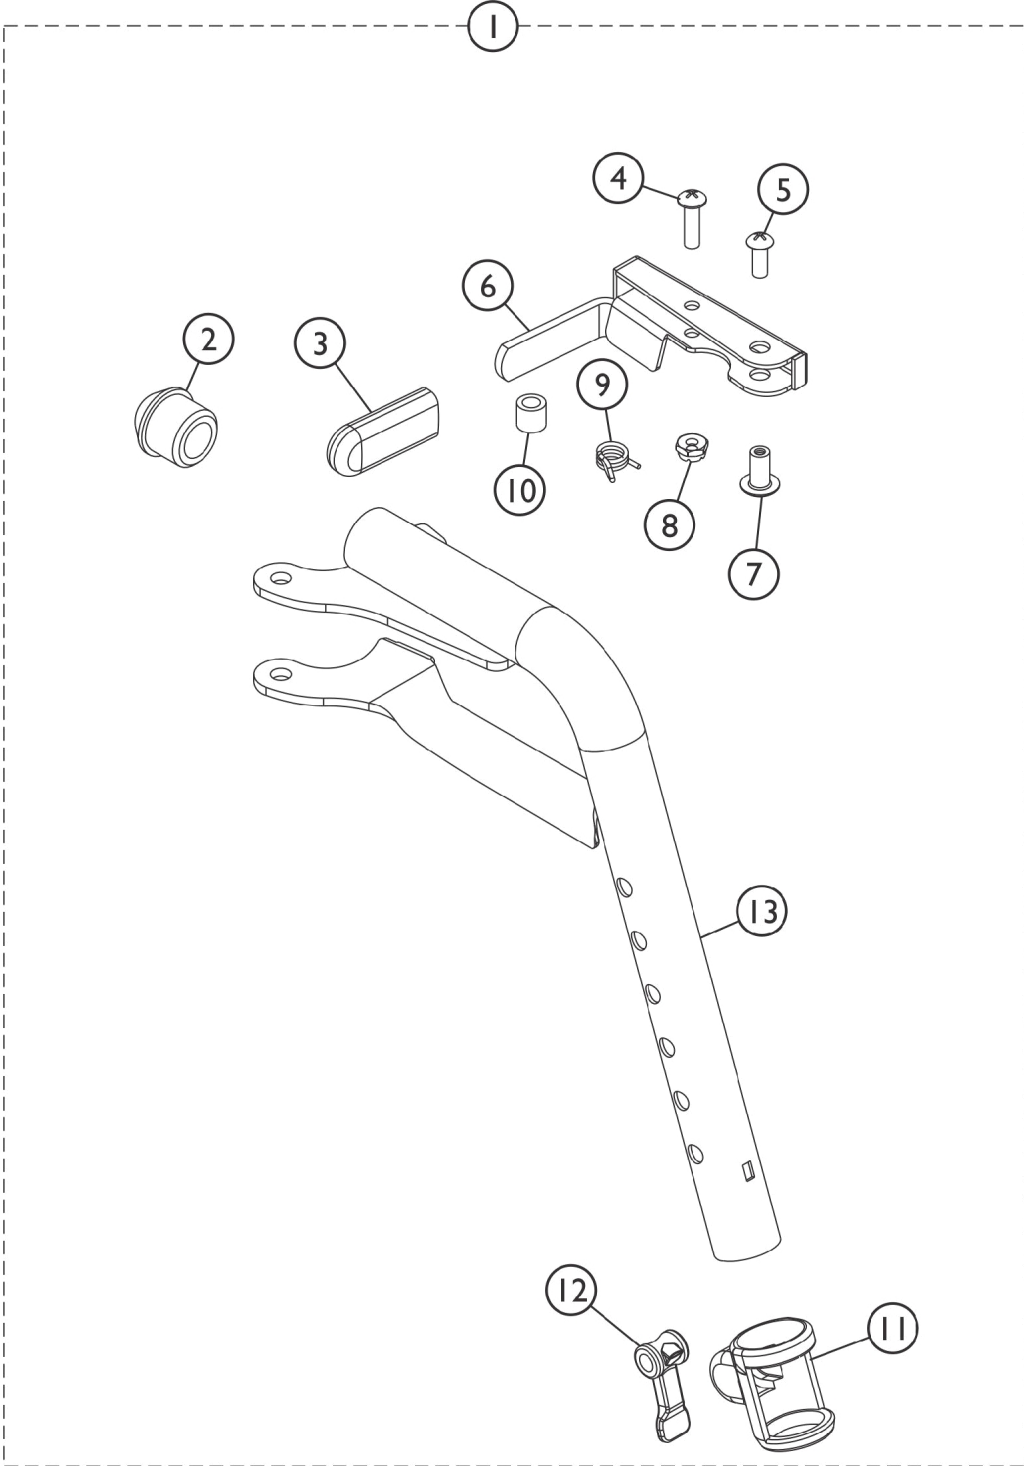

# Front Riggings - Footrest Support Assembly GT93H Series

SSM\_038A

## Front Riggings - Footrest Support Assembly GT93H Series

Item Number	Note	Part Number	Description	Quantity Per	
				Package	Assembly
1	A,B,C	8881194312	Footrest Support Assembly, Hemi, Color - Right	1	1
1	A,B,C	8881194310	Footrest Support Assembly, Hemi, Color - Left	1	1
1	A,B	1192525	Footrest Support Assembly, Hemi, Black - Right	1	1
1	A,B	1192526	Footrest Support Assembly, Hemi, Black - Left	1	1
2		1020719	Anti-Rattle, Black	1	1
3		1006490-NLA	NLA - Tip, Plastic, Black	1	1
4		1025716	Screw, Phillips Pan Head (#10-32 x 11/16")	1	1
5		1026114	Screw, Phillips Pan Head (#10-32 x 1/2")	1	1
6		1110178	Handle, Release, Black - Right	1	1
6		1110178	Handle, Release, Black - Right	1	1
7		1028846	NLA - Rivnut (#10-32)	1	1
8		1025735	Locknut (#10-32)	1	1
10		47565X057	Bushing (7/32 x 3/8 x 11/32")	1	1
11		1048085	Housing, Cam	1	1
12		1048086	Lever, Cam, Black	1	1

NOTE: A - Includes Items 2 thru 13. Item #9 is not available. Order item #1 as a replacement.  
 B - NOTE: Footrest Support Tube item #13 is not available, order item #1 as a replacement.  
 C - Specify 71P Silver Vein Frame Finish when ordering.