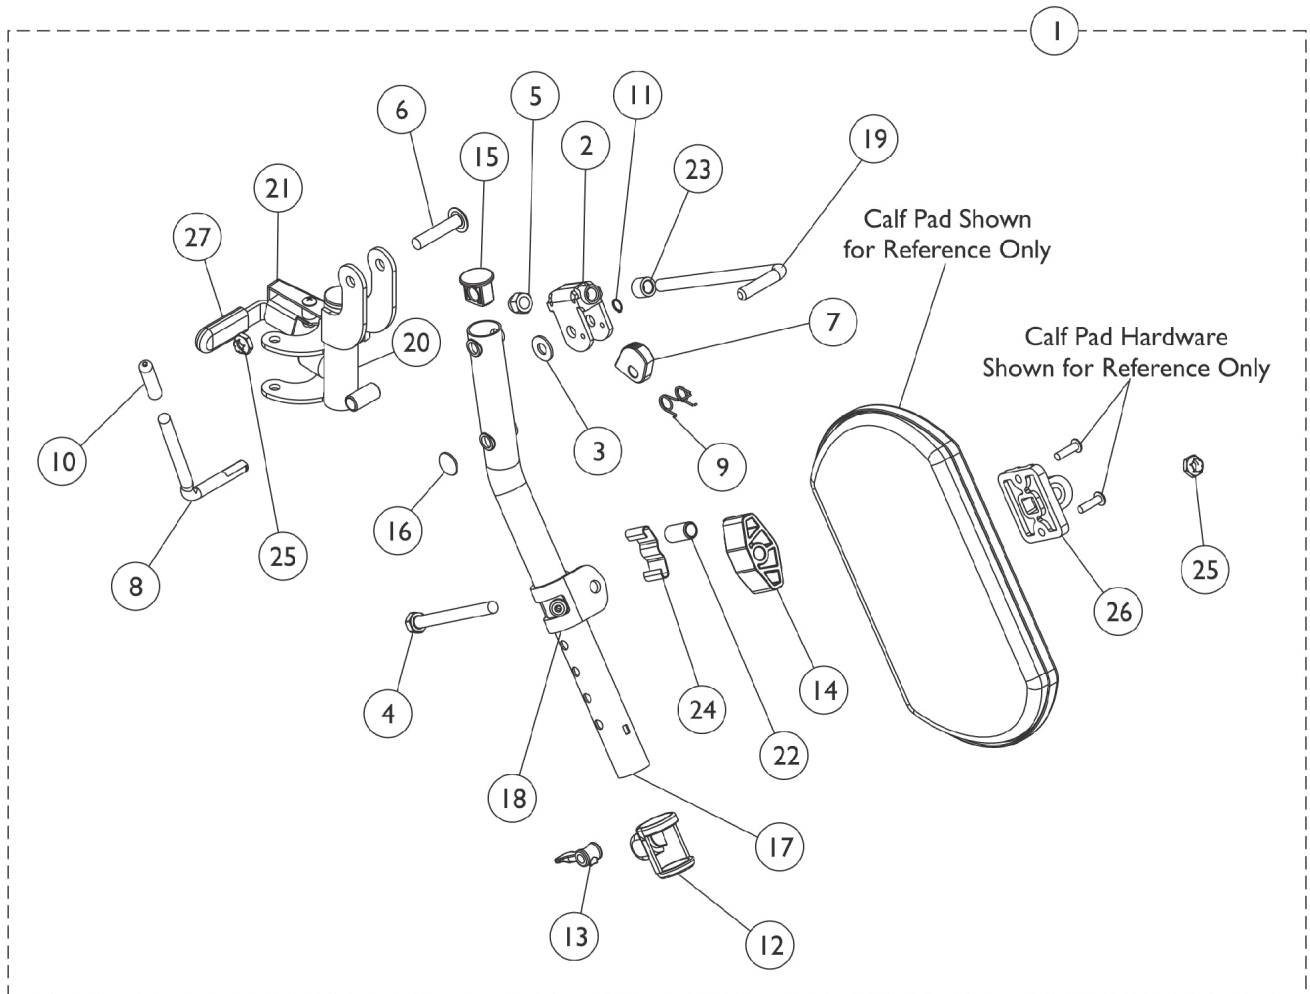

Legrest Support Assembly

GT94H Series

Legrest Support Assembly GT94H Series

Item Number	Note	Part Number	Description	Quantity Per	
				Package	Assembly
1	A,B	1194381	Legrest Support Assembly, Hemi, Black - Right	1	1
1	A,B	1194382	Legrest Support Assembly, Hemi, Black - Left	1	1
3		1013519	Washer, Nylon (5/16 x 11/16 x 1/16")	1	1
4		1014807	Screw, Hex Head (5/16-24 x 3-1/4")	1	1
5		10261X000	Nut, Acorn (5/16-24)	1	1
6		1030948	Screw, Slotted Truss Head (5/16-24 x 1-1/2")	1	1
7		1037125	Cam, Legrest	1	1
8		1037126	Handle, Release	1	1
9		1037485	Spring, Release	1	1
10		1040060	Tip, Plastic, Black	1	1
11		1040831	Ring, Snap	1	1
12		1048085	Housing, Cam	1	1
13		1048086	Lever, Cam, Black	1	1
14		1091220	Spacer, Legrest	1	1
15		1095433	Plug Button, Black (7/8")	1	1
16		1096773	Nut, Push Dome (5/16")	1	1
19		42326X001	Bar, Ratchet	1	1
22		47328X003	Bushing, Pivot (5/16 x 7/16 x 7/8")	1	1
23		47330X003	Spacer (5/16 x 1/2 x 3/8")	1	1
24		48823X008	Spring, Leaf	1	1
25		60264X001	Locknut (5/16-24)	1	2
26		04526X019	Plate, Legrest Pad	1	1
27		1006490	Tip, Plastic, Black	1	1
27	C	1127688	Package, Plastic Tip, Black	10	1

NOTE: A - Includes items 2-27. Items 2, 17, 18, 20, 21 are not available for sale. Order item #1 for replacement.
 B - Item #20 includes: Item 27, bumper, screws, plug, springs, nuts, handle release, Legrest Support and bushing.
 C - Not Shown