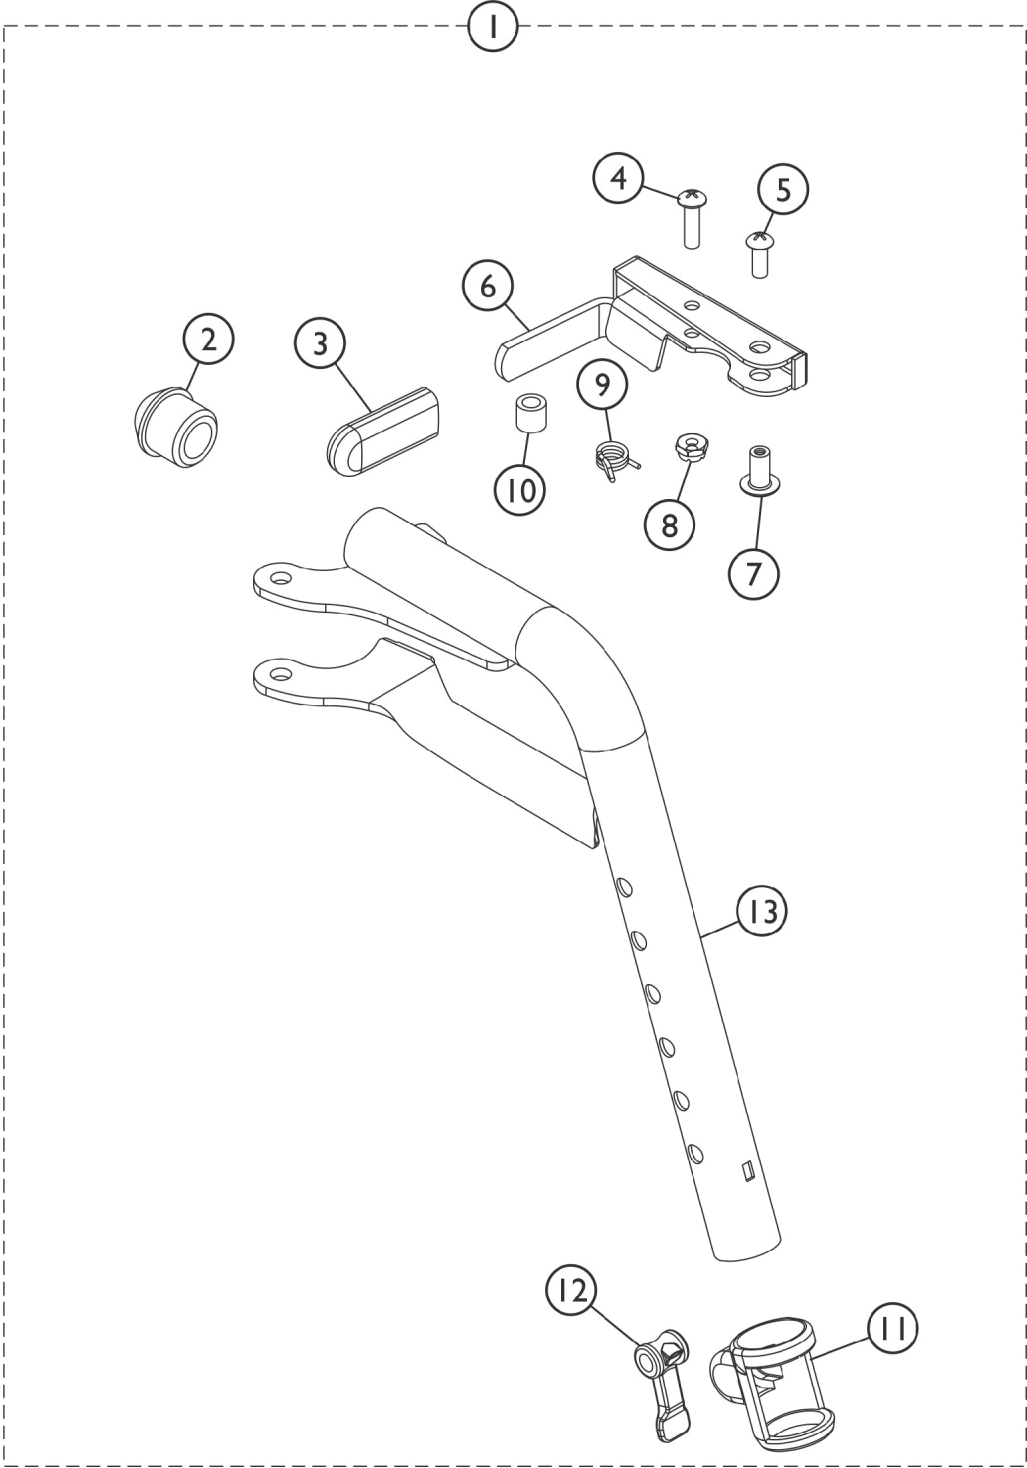

Front Riggings - Footrest Support Assembly GT93H Series

SSM_038A

Front Riggings - Footrest Support Assembly GT93H Series

Item Number	Note	Part Number	Description	Quantity Per	
				Package	Assembly
1	A,B,C	8881194312	Footrest Support Assembly, Hemi, Color - Right	1	1
1	A,B,C	8881194310	Footrest Support Assembly, Hemi, Color - Left	1	1
1	C	1192525	Footrest Support Assembly, Hemi, Black - Right	1	1
1	C	1192526	Footrest Support Assembly, Hemi, Black - Left	1	1
2		1020719	Anti-Rattle, Black	1	1
3		1006490	Tip, Plastic, Black	1	1
4		1025716	Screw, Phillips Pan Head (#10-32 x 11/16")	1	1
5		1026114	Screw, Phillips Pan Head (#10-32 x 1/2")	1	1
6		1110178	Handle, Release, Black - Right	1	1
6		1110179	Handle, Release, Black - Left	1	1
7		1028846	NLA - Rivnut (#10-32)	1	1
8		1025736	Locknut (1/4-20)	1	1
10		47565X057	Bushing (7/32 x 3/8 x 11/32")	1	1
11		1048085	Housing, Cam	1	1
12		1048086	Lever, Cam, Black	1	1

NOTE: A - Includes Items 2 thru 13. Specify 71P Silver Vein Frame Finish when ordering.
B - NOTE: Footrest Support Tube item #13 is not available, order item #1 as a replacement.
C - Item #9 is not available, order item #1 as a replacement.