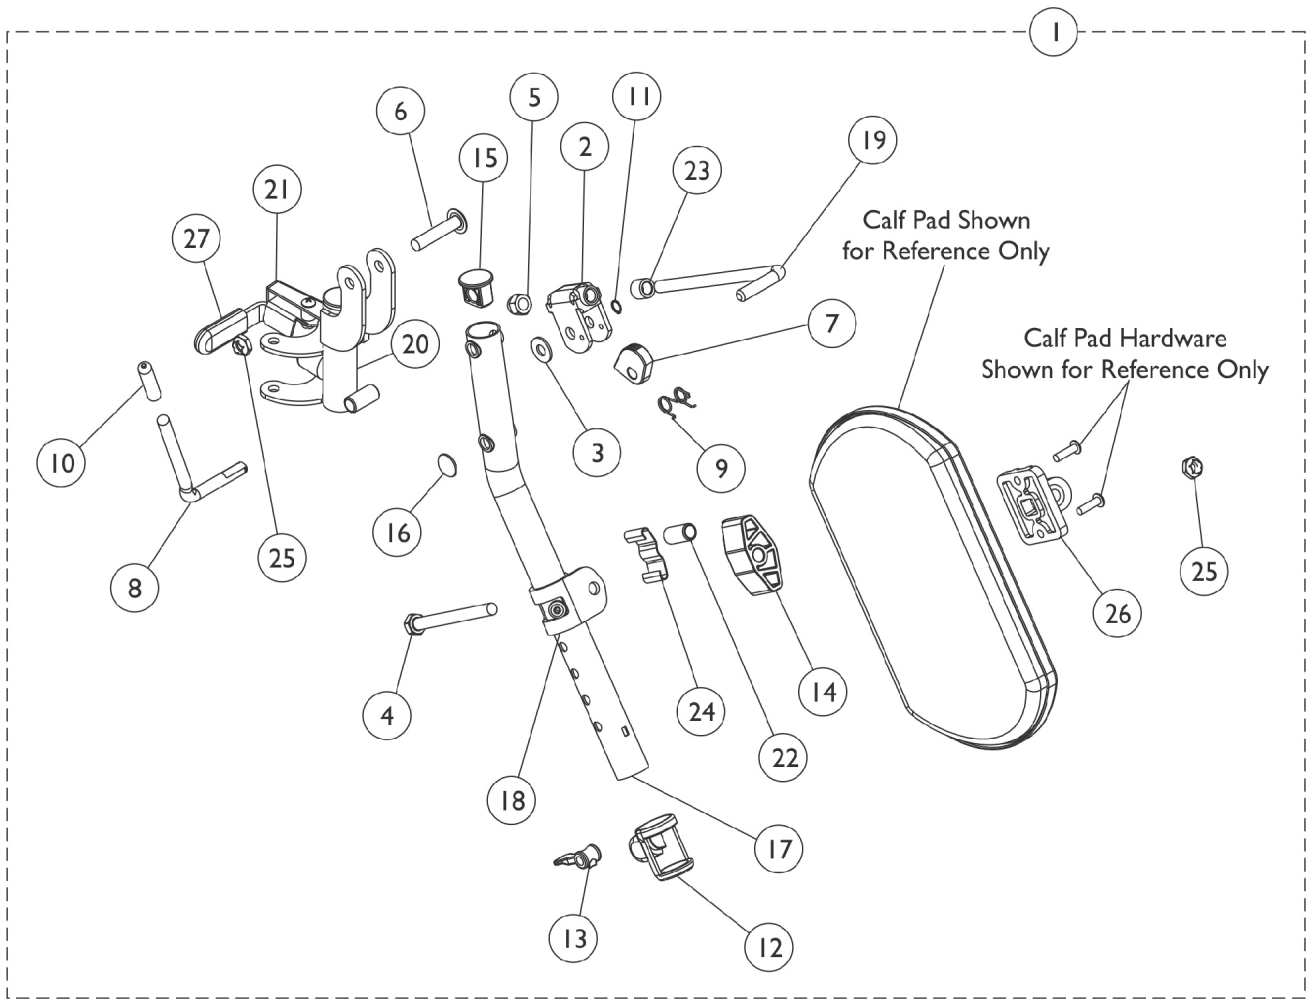

Legrest Support Assembly

T94H Series After 5/15/19

Legrest Support Assembly T94H Series After 5/15/19

Item Number	Note	Part Number	Description	Quantity Per	
				Package	Assembly
1	A,B	1194381	Legrest Support Assembly, Hemi, Black - Right	1	1
1	A,B	1194382	Legrest Support Assembly, Hemi, Black - Left	1	1
3		1013519	Washer, Nylon (5/16 x 11/16 x 1/16")	1	1
4		1014807	Screw, Hex Head (5/16-24 x 3-1/4")	1	1
5		10261X000	Nut, Acorn (5/16-24)	1	1
6		1030948	Screw, Slotted Truss Head (5/16-24 x 1-1/2")	1	1
7		1037125	Cam, Legrest	1	1
8		1037126	Handle, Release	1	1
9		1037485	Spring, Release	1	1
10		1040060	Tip, Plastic, Black	1	1
11		1040831	Ring, Snap	1	1
12		1048085	Housing, Cam	1	1
13		1048086	Lever, Cam, Black	1	1
14		1091220	Spacer, Legrest	1	1
15		1095433	Plug Button, Black (7/8")	1	1
16		1096773	Nut, Push Dome (5/16")	1	1
19		42326X001	Bar, Ratchet	1	1
22		47328X003	Bushing, Pivot (5/16 x 7/16 x 7/8")	1	1
23		47330X003	Spacer (5/16 x 1/2 x 3/8")	1	1
24		48823X008	Spring, Leaf	1	1
25		60264X001	Locknut (5/16-24)	1	2
26		04526X019	Plate, Legrest Pad	1	1
27		1006490	Tip, Plastic, Black	1	1
27	C	1127688	Package, Plastic Tip, Black	10	1

NOTE: A - Includes items 2-27. Items 2, 17, 18, 20, 21 are not available for sale. Order item #1 for replacement.
 B - Item #20 includes: Item 27, bumper, screws, plug, springs, nuts, handle release, Legrest Support and bushing.
 C - Not Shown